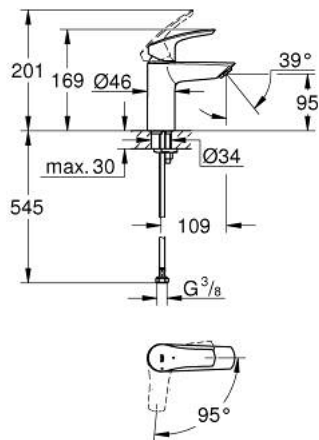

32 154 003 **EUROSMART BASIN MIXER 1/2"**  
**S-SIZE**

**PRODUCT DESCRIPTION**

- Tyc: Chrome
- metal lever
- single hole installation
- GROHE SilkMove 28 mm ceramic cartridge
- OpenCold - cold water flow in mid-lever position
- with temperature limiter
- GROHE LongLife finish
- adjustable flow rate limiter
- GROHE EcoJoy - Less water, perfect flow
- maximum flow rate (at 3 bar): 5 l/min
- Protected Water Ways no contact of water with lead or nickel inside the tap
- GROHE FastFixation rapid installation system
- smooth body
- flexible connection hoses
- professional exclusive