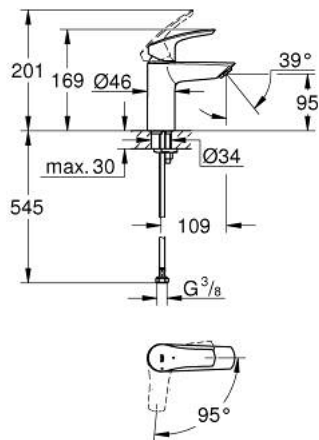

32 154 003 **EUROSMART BASIN MIXER 1/2"**
S-SIZE

PRODUCT DESCRIPTION

- Tyc: Chrome
- metal lever
- single hole installation
- GROHE SilkMove 28 mm ceramic cartridge
- EcoMode - cold water flow in mid-lever position saves energy
- with temperature limiter
- GROHE LongLife finish
- adjustable flow rate limiter
- GROHE EcoJoy - Less water, perfect flow
- maximum flow rate (at 3 bar): 5 l/min
- Protected Water Ways no contact of water with lead or nickel inside the tap
- GROHE FastFixation rapid installation system
- smooth body
- flexible connection hoses
- professional exclusive