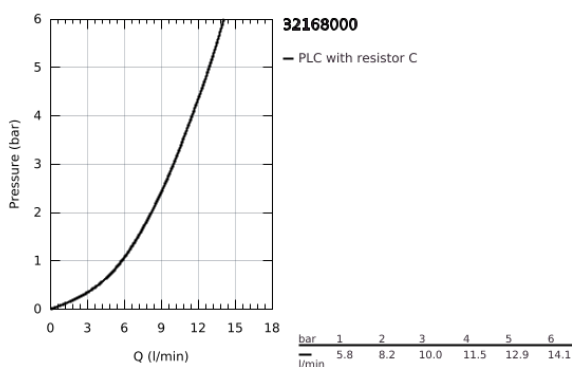

32 168 000 MINTA SINGLE-LEVER SINK MIXER 1/2"

PRODUCT DESCRIPTION

- Colour: chrome
- L-spout
- single hole installation
- GROHE LongLife finish
- GROHE SilkMove 46 mm ceramic cartridge
- Easy Docking Function guarantees easy retraction and smooth docking back to the starting position
- Pull-Out spout for greater flexibility
- adjustable flow rate limiter
- swivel tubular spout, swivel area 360°
- integrated non-return valves
- protected against backflow
- flexible connection hoses
- rapid installation system
- maximum flow rate (at 3 bar): 10 l/min

32 168 000 MINTA SINGLE-LEVER SINK MIXER 1/2"

SPARE PARTS

- 1: Lever (Spare part-nr. 46015000)
 - 2: Cap (Spare part-nr. 46025000)
 - 3: Cartridge (Spare part-nr. 46048000)
 - 4: Pull-Out spray (Spare part-nr. 46858000)
 - 4.1: Non-return valve (Spare part-nr. 08565000)
 - 4.2: Mousseur (Spare part-nr. 13967000)
 - 5: Shank mounting kit (Spare part-nr. 46345000)
 - 6: Hose for sink mixer with pull-out dual spray or mousseur (Spare part-nr. 48293000)
 - 7: Support plate (Spare part-nr. 05334000)
 - 8: Temperature limiter (Spare part-nr. 46375000)*
- * Optional accessories