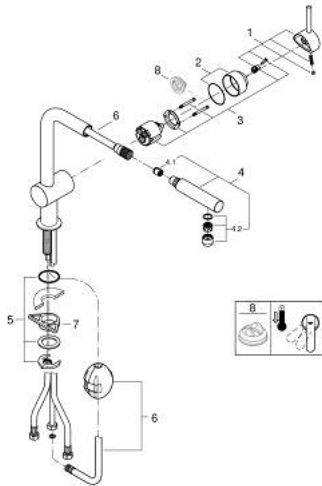

32 168 000 MINTA SINGLE-LEVER SINK MIXER 1/2"

PRODUCT DESCRIPTION

- Colour: chrome
- L-spout
- single hole installation
- GROHE LongLife finish
- GROHE SilkMove 46 mm ceramic cartridge
- Easy Docking Function guarantees easy retraction and smooth docking back to the starting position
- Pull-Out spout for greater flexibility
- adjustable flow rate limiter
- swivel tubular spout, swivel area 360°
- integrated non-return valves
- protected against backflow
- flexible connection hoses
- rapid installation system
- maximum flow rate (at 3 bar): 10 l/min

32 168 000 MINTA SINGLE-LEVER SINK MIXER 1/2"

SPARE PARTS

- 1: Lever (Spare part-nr. 46015000)
 - 2: Cap (Spare part-nr. 46025000)
 - 3: Cartridge (Spare part-nr. 46048000)
 - 4: Pull-Out spray (Spare part-nr. 46858000)
 - 4.1: Non-return valve (Spare part-nr. 08565000)
 - 4.2: Mousseur (Spare part-nr. 13967000)
 - 5: Shank mounting kit (Spare part-nr. 46345000)
 - 6: Hose for sink mixer with pull-out dual spray or mousseur (Spare part-nr. 48293000)
 - 7: Support plate (Spare part-nr. 05334000)
 - 8: Temperature limiter (Spare part-nr. 46375000)*
- * Optional accessories