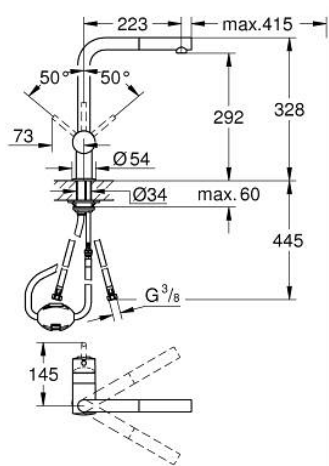

32 168 000 MINTA SINGLE-LEVER SINK MIXER 1/2"

PRODUCT DESCRIPTION

- Colour: chrome
- L-spout
- single hole installation
- GROHE LongLife finish
- GROHE SilkMove 46 mm ceramic cartridge
- Easy Docking Function guarantees easy retraction and smooth docking back to the starting position
- Pull-Out spout for greater flexibility
- adjustable flow rate limiter
- swivel tubular spout, swivel area 360°
- integrated non-return valves
- protected against backflow
- flexible connection hoses
- rapid installation system
- maximum flow rate (at 3 bar): 10 l/min

32 168 000 MINTA SINGLE-LEVER SINK MIXER 1/2"

SPARE PARTS

- 1: Lever (Spare part-nr. 46015000)
 - 2: Cap (Spare part-nr. 46025000)
 - 3: Cartridge (Spare part-nr. 46048000)
 - 4: Pull-Out spray (Spare part-nr. 46858000)
 - 4.1: Non-return valve (Spare part-nr. 08565000)
 - 4.2: Mousseur (Spare part-nr. 13967000)
 - 5: Shank mounting kit (Spare part-nr. 46345000)
 - 6: Hose for sink mixer with pull-out dual spray or mousseur (Spare part-nr. 48293000)
 - 7: Support plate (Spare part-nr. 05334000)
 - 8: Temperature limiter (Spare part-nr. 46375000)*
- * Optional accessories