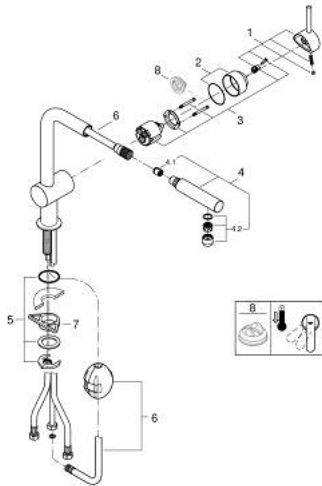

32 168 000 MINTA SINGLE-LEVER SINK MIXER 1/2"

PRODUCT DESCRIPTION

- Tyc: Chrome
- L-spout
- single hole installation
- GROHE LongLife finish
- GROHE SilkMove 46 mm ceramic cartridge
- Easy Docking Function guarantees easy retraction and smooth docking back to the starting position
- Pull-Out spout for greater flexibility
- adjustable flow rate limiter
- swivel tubular spout, swivel area 360°
- integrated non-return valves
- protected against backflow
- flexible connection hoses
- rapid installation system
- maximum flow rate (at 3 bar): 10 l/min

32 168 000 MINTA SINGLE-LEVER SINK MIXER 1/2"

SPARE PARTS

- 1: Lever (Spare part-nr. 46015000)
 - 2: Cap (Spare part-nr. 46025000)
 - 3: Cartridge (Spare part-nr. 46048000)
 - 4: Pull-Out spray (Spare part-nr. 46858000)
 - 4.1: Non-return valve (Spare part-nr. 08565000)
 - 4.2: Mousseur (Spare part-nr. 13967000)
 - 5: Shank mounting kit (Spare part-nr. 46345000)
 - 6: Hose for sink mixer with pull-out dual spray or mousseur (Spare part-nr. 48293000)
 - 7: Support plate (Spare part-nr. 05334000)
 - 8: Temperature limiter (Spare part-nr. 46375000)*
- * Optional accessories