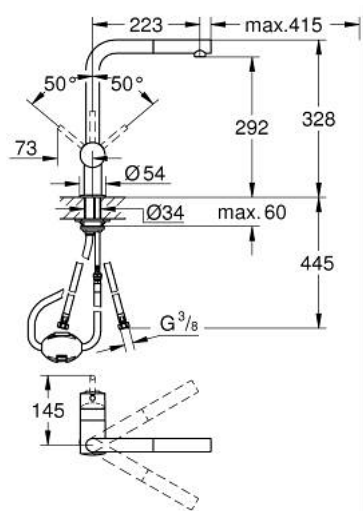

32 168 000 MINTA SINGLE-LEVER SINK MIXER 1/2"

PRODUCT DESCRIPTION

- Tyc: Chrome
- L-spout
- single hole installation
- GROHE LongLife finish
- GROHE SilkMove 46 mm ceramic cartridge
- Easy Docking Function guarantees easy retraction and smooth docking back to the starting position
- Pull-Out spout for greater flexibility
- adjustable flow rate limiter
- swivel tubular spout, swivel area 360°
- integrated non-return valves
- protected against backflow
- flexible connection hoses
- rapid installation system
- maximum flow rate (at 3 bar): 10 l/min

32 168 000 MINTA SINGLE-LEVER SINK MIXER 1/2"

SPARE PARTS

- 1: Lever (Spare part-nr. 46015000)
 - 2: Cap (Spare part-nr. 46025000)
 - 3: Cartridge (Spare part-nr. 46048000)
 - 4: Pull-Out spray (Spare part-nr. 46858000)
 - 4.1: Non-return valve (Spare part-nr. 08565000)
 - 4.2: Mousseur (Spare part-nr. 13967000)
 - 5: Shank mounting kit (Spare part-nr. 46345000)
 - 6: Hose for sink mixer with pull-out dual spray or mousseur (Spare part-nr. 48293000)
 - 7: Support plate (Spare part-nr. 05334000)
 - 8: Temperature limiter (Spare part-nr. 46375000)*
- * Optional accessories