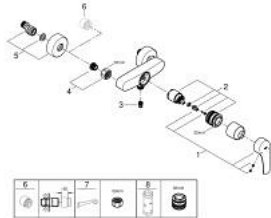

32 172 243 3 **EUROSMART SINGLE-LEVER SHOWER MIXER 1/2"**

**PRODUCT DESCRIPTION**

- Colour: matte black
- wall mounted
- metal lever
- GROHE SilkMove 35 mm ceramic cartridge
- Eco-Override-Stop lever resistance for saving water
- adjustable flow rate limiter
- with temperature limiter
- shower bottom outlet 1/2" with integrated non return valve
- S-unions
- escutcheon and shaft sealing
- protected against backflow
- professional exclusive

## 32 172 243 3 EUROSMART SINGLE-LEVER SHOWER MIXER 1/2"

### SPARE PARTS

- 1: Lever (Spare part-nr. 485422430)
- 2: Cartridge (Spare part-nr. 46589000)
- 3: Non-return valve (Spare part-nr. 42601000)
- 4: Screw connection 1/2" (Spare part-nr. 450442430)
- 5: S-union (Spare part-nr. 126622430)
- 6: Extension 3/4", 20 mm (Spare part-nr. 0713000M)\*
- 7: Special spanner (Spare part-nr. 19377000)\*
- 8: Socket spanner (Spare part-nr. 19332000)\*