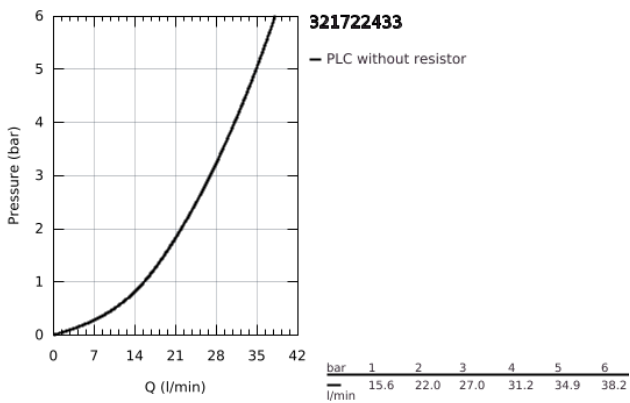

32 172 243 3 **EUROSMART SINGLE-LEVER SHOWER MIXER 1/2"**

**PRODUCT DESCRIPTION**

- Colour: matte black
- wall mounted
- metal lever
- GROHE SilkMove 35 mm ceramic cartridge
- Eco-Override-Stop lever resistance for saving water
- adjustable flow rate limiter
- with temperature limiter
- shower bottom outlet 1/2" with integrated non return valve
- S-unions
- escutcheon and shaft sealing
- protected against backflow
- professional exclusive

## 32 172 243 3 EUROSMART SINGLE-LEVER SHOWER MIXER 1/2"