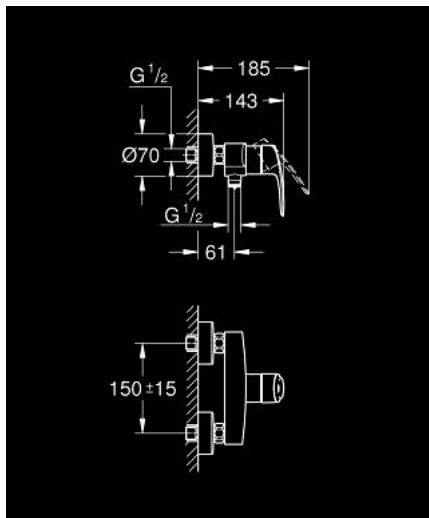

32 172 243 3 **EUROSMART SINGLE-LEVER SHOWER MIXER 1/2"**

**PRODUCT DESCRIPTION**

- Colour: matte black
- wall mounted
- metal lever
- GROHE SilkMove 35 mm ceramic cartridge
- Eco-Override-Stop lever resistance for saving water
- adjustable flow rate limiter
- with temperature limiter
- shower bottom outlet 1/2" with integrated non return valve
- S-unions
- escutcheon and shaft sealing
- protected against backflow
- professional exclusive

## 32 172 243 3 EUROSMART SINGLE-LEVER SHOWER MIXER 1/2"

### SPARE PARTS

- 1: Lever (Spare part-nr. 485422430)
- 2: Cartridge (Spare part-nr. 46589000)
- 3: Non-return valve (Spare part-nr. 42601000)
- 4: Screw connection 1/2" (Spare part-nr. 450442430)
- 5: S-union (Spare part-nr. 126622430)
- 6: Extension 3/4", 20 mm (Spare part-nr. 0713000M)\*
- 7: Special spanner (Spare part-nr. 19377000)\*
- 8: Socket spanner (Spare part-nr. 19332000)\*