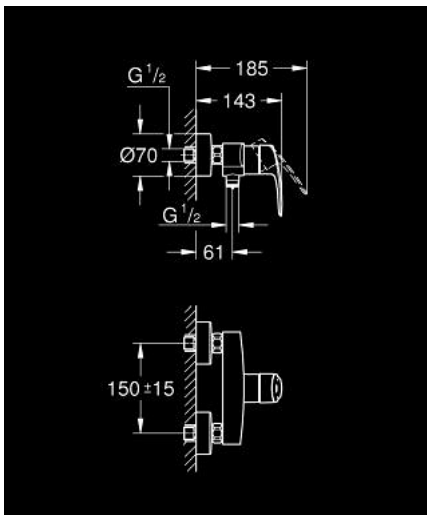

32 172 243 3 EUROSMART SINGLE-LEVER SHOWER MIXER 1/2"

PRODUCT DESCRIPTION

- Tyc: matte black
- wall mounted
- metal lever
- GROHE SilkMove 35 mm ceramic cartridge
- Eco-Override-Stop lever resistance for saving water
- adjustable flow rate limiter
- with temperature limiter
- shower bottom outlet 1/2" with integrated non return valve
- S-unions
- metal wall escutcheons
- protected against backflow
- professional exclusive

32 172 243 3 EUROSMART SINGLE-LEVER SHOWER MIXER 1/2"

SPARE PARTS

- 1: Lever (Spare part-nr. 485422430)
- 2: Cartridge (Spare part-nr. 46589000)
- 3: Non-return valve (Spare part-nr. 42601000)
- 4: Screw connection 1/2" (Spare part-nr. 450442430)
- 5: S-union (Spare part-nr. 126622430)
- 6: Extension 3/4", 20 mm (Spare part-nr. 0713000M)*
- 7: Special spanner (Spare part-nr. 19377000)*
- 8: Socket spanner (Spare part-nr. 19332000)*