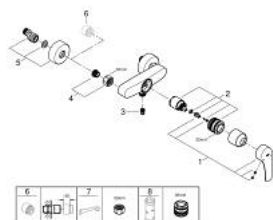

32 172 243 3 EUROSMART SINGLE-LEVER SHOWER MIXER 1/2"

PRODUCT DESCRIPTION

- Tyc: matte black
- wall mounted
- metal lever
- GROHE SilkMove 35 mm ceramic cartridge
- Eco-Override-Stop lever resistance for saving water
- adjustable flow rate limiter
- with temperature limiter
- shower bottom outlet 1/2" with integrated non return valve
- S-unions
- metal wall escutcheons
- protected against backflow
- professional exclusive

32 172 243 3 EUROSMART SINGLE-LEVER SHOWER MIXER 1/2"

SPARE PARTS

- 1: Lever (Spare part-nr. 485422430)
- 2: Cartridge (Spare part-nr. 46589000)
- 3: Non-return valve (Spare part-nr. 42601000)
- 4: Screw connection 1/2" (Spare part-nr. 450442430)
- 5: S-union (Spare part-nr. 126622430)
- 6: Extension 3/4", 20 mm (Spare part-nr. 0713000M)*
- 7: Special spanner (Spare part-nr. 19377000)*
- 8: Socket spanner (Spare part-nr. 19332000)*