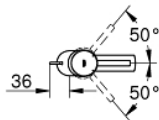

32 204 001 **CONCETTO BASIN MIXER 1/2"**
S-SIZE

PRODUCT DESCRIPTION

- Colour: chrome
- single hole installation
- metal lever
- GROHE SilkMove 28 mm ceramic cartridge
- with temperature limiter
- GROHE LongLife finish
- GROHE FastFixation installation system with centering support
- mousseur
- pop-up waste set 1 1/4"
- flexible connection hoses
- noise classification I in accordance with DIN 4109

32 204 001 **CONCETTO BASIN MIXER 1/2"**
S-SIZE

SPARE PARTS

- 1: Lever (Spare part-nr. 46753000)
- 2: retaining ring (Spare part-nr. 46715000)
- 3: Cartridge (Spare part-nr. 46580000)
- 4: Mousseur (Spare part-nr. 06574000)
- 5: Pop-up rod (Spare part-nr. 46739000)
- 6: Shank mounting kit (Spare part-nr. 46249000)
- 7: Waste set 1 1/4" (Spare part-nr. 28910000)
- 7.1: Plug (Spare part-nr. 07182000)
- 7.2: Eccentric rod (Spare part-nr. 07052000)
- 8: Mounting wrench (Spare part-nr. 19017000)*
- 9: Eccentric rod (Spare part-nr. 07341000)*
- 10: Base plate (Spare part-nr. 48165000)*