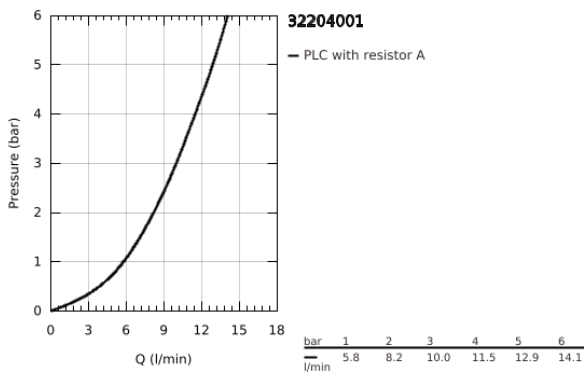

32 204 001 **CONCETTO BASIN MIXER 1/2"**
S-SIZE

PRODUCT DESCRIPTION

- Colour: chrome
- single hole installation
- metal lever
- GROHE SilkMove 28 mm ceramic cartridge
- with temperature limiter
- GROHE LongLife finish
- GROHE FastFixation installation system with centering support
- mousseur
- pop-up waste set 1 1/4"
- flexible connection hoses
- noise classification I in accordance with DIN 4109

32 204 001 **CONCETTO BASIN MIXER 1/2"**
S-SIZE

SPARE PARTS

- 1: Lever (Spare part-nr. 46753000)
- 2: retaining ring (Spare part-nr. 46715000)
- 3: Cartridge (Spare part-nr. 46580000)
- 4: Mousseur (Spare part-nr. 06574000)
- 5: Pop-up rod (Spare part-nr. 46739000)
- 6: Shank mounting kit (Spare part-nr. 46249000)
- 7: Waste set 1 1/4" (Spare part-nr. 28910000)
- 7.1: Plug (Spare part-nr. 07182000)
- 7.2: Eccentric rod (Spare part-nr. 07052000)
- 8: Mounting wrench (Spare part-nr. 19017000)*
- 9: Eccentric rod (Spare part-nr. 07341000)*
- 10: Base plate (Spare part-nr. 48165000)*