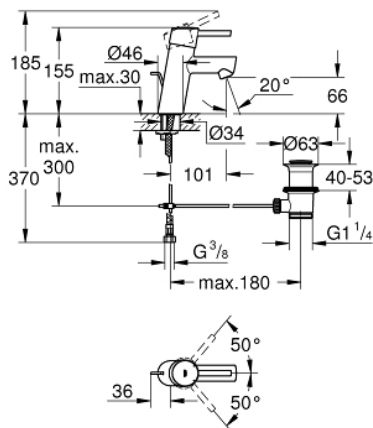

32 204 001 **CONCETTO BASIN MIXER 1/2"**
S-SIZE

PRODUCT DESCRIPTION

- Colour: chrome
- single hole installation
- metal lever
- GROHE SilkMove 28 mm ceramic cartridge
- with temperature limiter
- GROHE LongLife finish
- maximum flow rate (at 3 bar): 10 l/min
- GROHE FastFixation installation system with centering support
- mousseur
- pop-up waste set 1 1/4"
- flexible connection hoses
- noise classification I in accordance with DIN 4109

32 204 001 **CONCETTO BASIN MIXER 1/2"**
S-SIZE

SPARE PARTS

- 1: Lever (Spare part-nr. 46753000)
- 2: retaining ring (Spare part-nr. 46715000)
- 3: Cartridge (Spare part-nr. 46580000)
- 4: Mousseur (Spare part-nr. 06574000)
- 5: Pop-up rod (Spare part-nr. 46739000)
- 6: Shank mounting kit (Spare part-nr. 46249000)
- 7: Waste set 1 1/4" (Spare part-nr. 28910000)
- 7.1: Plug (Spare part-nr. 07182000)
- 7.2: Eccentric rod (Spare part-nr. 07052000)
- 8: Mounting wrench (Spare part-nr. 19017000)*
- 9: Eccentric rod (Spare part-nr. 07341000)*
- 10: Base plate (Spare part-nr. 48165000)*