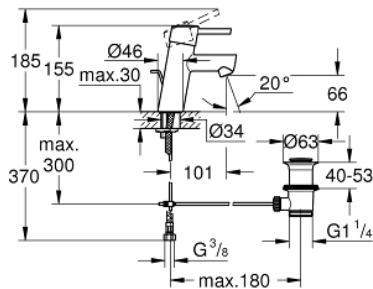

32 204 001 **CONCETTO BASIN MIXER 1/2"**
S-SIZE

PRODUCT DESCRIPTION

- Colour: chrome
- single hole installation
- metal lever
- GROHE SilkMove 28 mm ceramic cartridge
- with temperature limiter
- GROHE LongLife finish
- GROHE FastFixation installation system with centering support
- mousseur
- pop-up waste set 1 1/4"
- flexible connection hoses
- noise classification I in accordance with DIN 4109

32 204 001 **CONCETTO BASIN MIXER 1/2"**
S-SIZE

SPARE PARTS

- 1: Lever (Spare part-nr. 46753000)
- 2: retaining ring (Spare part-nr. 46715000)
- 3: Cartridge (Spare part-nr. 46580000)
- 4: Mousseur (Spare part-nr. 06574000)
- 5: Pop-up rod (Spare part-nr. 46739000)
- 6: Shank mounting kit (Spare part-nr. 46249000)
- 7: Waste set 1 1/4" (Spare part-nr. 28910000)
- 7.1: Plug (Spare part-nr. 07182000)
- 7.2: Eccentric rod (Spare part-nr. 07052000)
- 8: Mounting wrench (Spare part-nr. 19017000)*
- 9: Eccentric rod (Spare part-nr. 07341000)*
- 10: Base plate (Spare part-nr. 48165000)*