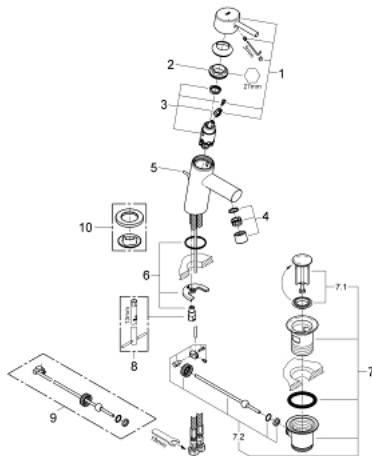

32 204 001 **CONCETTO BASIN MIXER 1/2"**
S-SIZE

PRODUCT DESCRIPTION

- Colour: chrome
- single hole installation
- metal lever
- GROHE SilkMove 28 mm ceramic cartridge
- with temperature limiter
- GROHE LongLife finish
- GROHE FastFixation installation system with centering support
- mousseur
- pop-up waste set 1 1/4"
- flexible connection hoses
- noise classification I in accordance with DIN 4109

32 204 001 **CONCETTO BASIN MIXER 1/2"**
S-SIZE

SPARE PARTS

- 1: Lever (Spare part-nr. 46753000)
- 2: retaining ring (Spare part-nr. 46715000)
- 3: Cartridge (Spare part-nr. 46580000)
- 4: Mousseur (Spare part-nr. 06574000)
- 5: Pop-up rod (Spare part-nr. 46739000)
- 6: Shank mounting kit (Spare part-nr. 46249000)
- 7: Waste set 1 1/4" (Spare part-nr. 28910000)
- 7.1: Plug (Spare part-nr. 07182000)
- 7.2: Eccentric rod (Spare part-nr. 07052000)
- 8: Mounting wrench (Spare part-nr. 19017000)*
- 9: Eccentric rod (Spare part-nr. 07341000)*
- 10: Base plate (Spare part-nr. 48165000)*