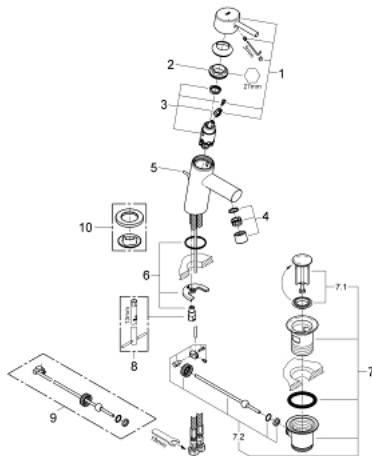

32 204 001 **CONCETTO BASIN MIXER 1/2"**
S-SIZE

PRODUCT DESCRIPTION

- Colour: chrome
- single hole installation
- metal lever
- GROHE SilkMove 28 mm ceramic cartridge
- with temperature limiter
- GROHE LongLife finish
- maximum flow rate (at 3 bar): 10 l/min
- GROHE FastFixation installation system with centering support
- mousseur
- pop-up waste set 1 1/4"
- flexible connection hoses
- noise classification I in accordance with DIN 4109

32 204 001 **CONCETTO BASIN MIXER 1/2"**
S-SIZE

SPARE PARTS

- 1: Lever (Spare part-nr. 46753000)
- 2: retaining ring (Spare part-nr. 46715000)
- 3: Cartridge (Spare part-nr. 46580000)
- 4: Mousseur (Spare part-nr. 06574000)
- 5: Pop-up rod (Spare part-nr. 46739000)
- 6: Shank mounting kit (Spare part-nr. 46249000)
- 7: Waste set 1 1/4" (Spare part-nr. 28910000)
- 7.1: Plug (Spare part-nr. 07182000)
- 7.2: Eccentric rod (Spare part-nr. 07052000)
- 8: Mounting wrench (Spare part-nr. 19017000)*
- 9: Eccentric rod (Spare part-nr. 07341000)*
- 10: Base plate (Spare part-nr. 48165000)*