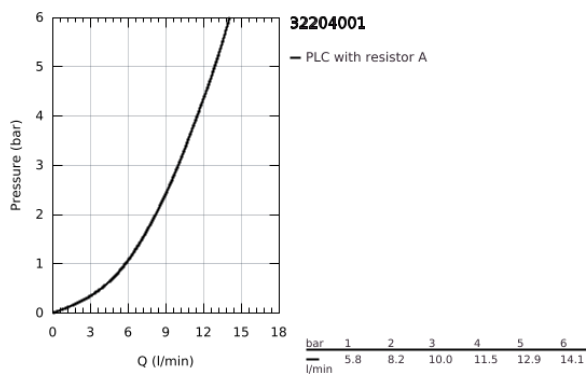

32 204 001 **CONCETTO BASIN MIXER 1/2"**
S-SIZE

PRODUCT DESCRIPTION

- Colour: chrome
- single hole installation
- metal lever
- GROHE SilkMove 28 mm ceramic cartridge
- with temperature limiter
- GROHE LongLife finish
- maximum flow rate (at 3 bar): 10 l/min
- GROHE FastFixation installation system with centering support
- mousseur
- pop-up waste set 1 1/4"
- flexible connection hoses
- noise classification I in accordance with DIN 4109

32 204 001 **CONCETTO BASIN MIXER 1/2"**
S-SIZE

SPARE PARTS

- 1: Lever (Spare part-nr. 46753000)
- 2: retaining ring (Spare part-nr. 46715000)
- 3: Cartridge (Spare part-nr. 46580000)
- 4: Mousseur (Spare part-nr. 06574000)
- 5: Pop-up rod (Spare part-nr. 46739000)
- 6: Shank mounting kit (Spare part-nr. 46249000)
- 7: Waste set 1 1/4" (Spare part-nr. 28910000)
- 7.1: Plug (Spare part-nr. 07182000)
- 7.2: Eccentric rod (Spare part-nr. 07052000)
- 8: Mounting wrench (Spare part-nr. 19017000)*
- 9: Eccentric rod (Spare part-nr. 07341000)*
- 10: Base plate (Spare part-nr. 48165000)*