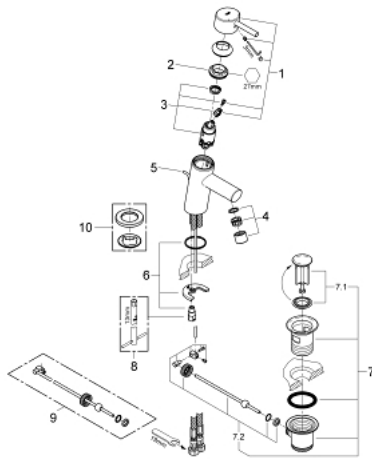

32 204 001 **CONCETTO BASIN MIXER 1/2"**
S-SIZE

PRODUCT DESCRIPTION

- Tyc: Chrome
- single hole installation
- metal lever
- GROHE SilkMove 28 mm ceramic cartridge
- with temperature limiter
- GROHE LongLife finish
- maximum flow rate (at 3 bar): 10 l/min
- GROHE FastFixation installation system with centering support
- mousseur
- pop-up waste set 1 1/4"
- flexible connection hoses
- noise classification I in accordance with DIN 4109

32 204 001 **CONCETTO BASIN MIXER 1/2"**
S-SIZE

SPARE PARTS

- 1: Lever (Spare part-nr. 46753000)
- 2: Fitting ring (Spare part-nr. 46715000)
- 3: Cartridge (Spare part-nr. 46580000)
- 4: Mousseur (Spare part-nr. 06574000)
- 5: Pop-up rod (Spare part-nr. 46739000)
- 6: Shank mounting kit (Spare part-nr. 46249000)
- 7: Waste set 1 1/4" (Spare part-nr. 28910000)
- 7.1: Plug (Spare part-nr. 07182000)
- 7.2: Eccentric rod (Spare part-nr. 07052000)
- 8: Mounting wrench (Spare part-nr. 19017000)*
- 9: Eccentric rod (Spare part-nr. 07341000)*
- 10: Base plate (Spare part-nr. 48165000)*