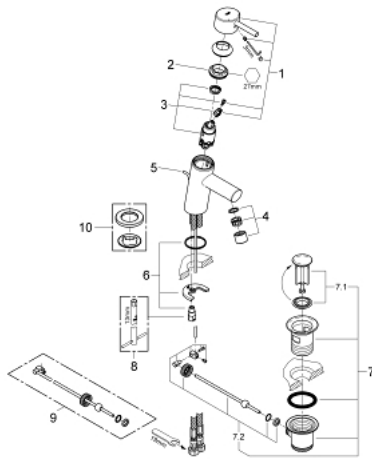

32 204 001 **CONCETTO BASIN MIXER 1/2"**
S-SIZE

PRODUCT DESCRIPTION

- Tyc: Chrome
- single hole installation
- metal lever
- GROHE SilkMove 28 mm ceramic cartridge
- with temperature limiter
- GROHE LongLife finish
- GROHE FastFixation installation system with centering support
- mousseur
- pop-up waste set 1 1/4"
- flexible connection hoses
- noise classification I in accordance with DIN 4109

32 204 001 **CONCETTO BASIN MIXER 1/2"**
S-SIZE

SPARE PARTS

- 1: Lever (Spare part-nr. 46753000)
- 2: Fitting ring (Spare part-nr. 46715000)
- 3: Cartridge (Spare part-nr. 46580000)
- 4: Mousseur (Spare part-nr. 06574000)
- 5: Pop-up rod (Spare part-nr. 46739000)
- 6: Shank mounting kit (Spare part-nr. 46249000)
- 7: Waste set 1 1/4" (Spare part-nr. 28910000)
- 7.1: Plug (Spare part-nr. 07182000)
- 7.2: Eccentric rod (Spare part-nr. 07052000)
- 8: Mounting wrench (Spare part-nr. 19017000)*
- 9: Eccentric rod (Spare part-nr. 07341000)*
- 10: Base plate (Spare part-nr. 48165000)*