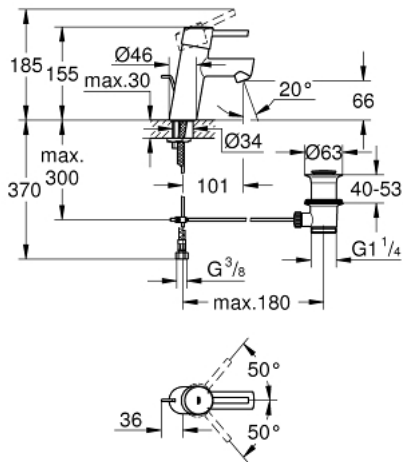

32 204 001 **CONCETTO BASIN MIXER 1/2"**
S-SIZE

PRODUCT DESCRIPTION

- Tyc: Chrome
- single hole installation
- metal lever
- GROHE SilkMove 28 mm ceramic cartridge
- with temperature limiter
- GROHE LongLife finish
- maximum flow rate (at 3 bar): 10 l/min
- GROHE FastFixation installation system with centering support
- mousseur
- pop-up waste set 1 1/4"
- flexible connection hoses
- noise classification I in accordance with DIN 4109

32 204 001 **CONCETTO BASIN MIXER 1/2"**
S-SIZE

SPARE PARTS

- 1: Lever (Spare part-nr. 46753000)
- 2: Fitting ring (Spare part-nr. 46715000)
- 3: Cartridge (Spare part-nr. 46580000)
- 4: Mousseur (Spare part-nr. 06574000)
- 5: Pop-up rod (Spare part-nr. 46739000)
- 6: Shank mounting kit (Spare part-nr. 46249000)
- 7: Waste set 1 1/4" (Spare part-nr. 28910000)
- 7.1: Plug (Spare part-nr. 07182000)
- 7.2: Eccentric rod (Spare part-nr. 07052000)
- 8: Mounting wrench (Spare part-nr. 19017000)*
- 9: Eccentric rod (Spare part-nr. 07341000)*
- 10: Base plate (Spare part-nr. 48165000)*