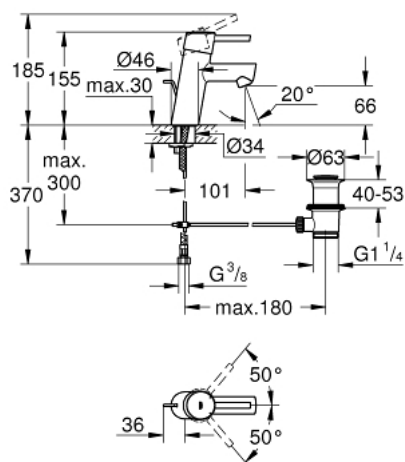

32 204 001 **CONCETTO BASIN MIXER 1/2"**
S-SIZE

PRODUCT DESCRIPTION

- Tyc: Chrome
- single hole installation
- metal lever
- GROHE SilkMove 28 mm ceramic cartridge
- with temperature limiter
- GROHE LongLife finish
- GROHE FastFixation installation system with centering support
- mousseur
- pop-up waste set 1 1/4"
- flexible connection hoses
- noise classification I in accordance with DIN 4109

32 204 001 **CONCETTO BASIN MIXER 1/2"**
S-SIZE

SPARE PARTS

- 1: Lever (Spare part-nr. 46753000)
- 2: Fitting ring (Spare part-nr. 46715000)
- 3: Cartridge (Spare part-nr. 46580000)
- 4: Mousseur (Spare part-nr. 06574000)
- 5: Pop-up rod (Spare part-nr. 46739000)
- 6: Shank mounting kit (Spare part-nr. 46249000)
- 7: Waste set 1 1/4" (Spare part-nr. 28910000)
- 7.1: Plug (Spare part-nr. 07182000)
- 7.2: Eccentric rod (Spare part-nr. 07052000)
- 8: Mounting wrench (Spare part-nr. 19017000)*
- 9: Eccentric rod (Spare part-nr. 07341000)*
- 10: Base plate (Spare part-nr. 48165000)*