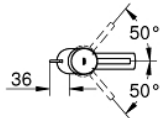

32 204 10E **CONCETTO BASIN MIXER 1/2"**
S-SIZE

PRODUCT DESCRIPTION

- Colour: chrome
- single hole installation
- metal lever
- GROHE SilkMove 28 mm ceramic cartridge
- temperature limiter
- GROHE LongLife finish
- GROHE EcoJoy - less water, perfect flow
- maximum flow rate (at 3 bar): 5 l/min
- SpeedClean mousseur
- GROHE FastFixation installation system with centering support
- pop-up waste set 1 1/4"
- flexible connection hoses
- noise classification I in accordance with DIN 4109

32 204 10E **CONCETTO BASIN MIXER 1/2"**
S-SIZE

SPARE PARTS

- 1: Lever (Spare part-nr. 46753000)
- 2: retaining ring (Spare part-nr. 46715000)
- 3: Cartridge (Spare part-nr. 46580000)
- 4: Mousseur (Spare part-nr. 13935000)
- 5: Pop-up rod (Spare part-nr. 46739000)
- 6: Shank mounting kit (Spare part-nr. 46249000)
- 7: Waste set 1 1/4" (Spare part-nr. 28910000)
- 7.1: Plug (Spare part-nr. 07182000)
- 7.2: Eccentric rod (Spare part-nr. 07052000)
- 8: Mounting wrench (Spare part-nr. 19017000)*
- 9: Eccentric rod (Spare part-nr. 07341000)*
- 10: Base plate (Spare part-nr. 48165000)*