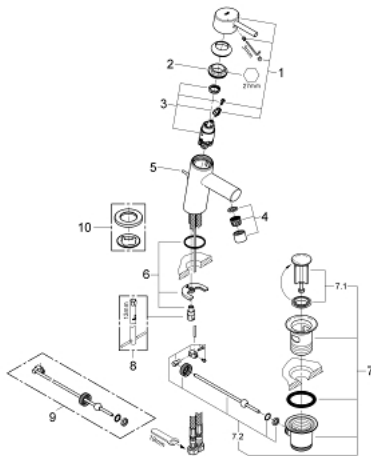

32 204 10E **CONCETTO BASIN MIXER 1/2"**
S-SIZE

PRODUCT DESCRIPTION

- Colour: chrome
- single hole installation
- metal lever
- GROHE SilkMove 28 mm ceramic cartridge
- temperature limiter
- GROHE LongLife finish
- GROHE EcoJoy - less water, perfect flow
- maximum flow rate (at 3 bar): 5 l/min
- SpeedClean mousseur
- GROHE FastFixation installation system with centering support
- pop-up waste set 1 1/4"
- flexible connection hoses
- noise classification I in accordance with DIN 4109

32 204 10E **CONCETTO BASIN MIXER 1/2"**
S-SIZE

SPARE PARTS

- 1: Lever (Spare part-nr. 46753000)
- 2: retaining ring (Spare part-nr. 46715000)
- 3: Cartridge (Spare part-nr. 46580000)
- 4: Mousseur (Spare part-nr. 13935000)
- 5: Pop-up rod (Spare part-nr. 46739000)
- 6: Shank mounting kit (Spare part-nr. 46249000)
- 7: Waste set 1 1/4" (Spare part-nr. 28910000)
- 7.1: Plug (Spare part-nr. 07182000)
- 7.2: Eccentric rod (Spare part-nr. 07052000)
- 8: Mounting wrench (Spare part-nr. 19017000)*
- 9: Eccentric rod (Spare part-nr. 07341000)*
- 10: Base plate (Spare part-nr. 48165000)*