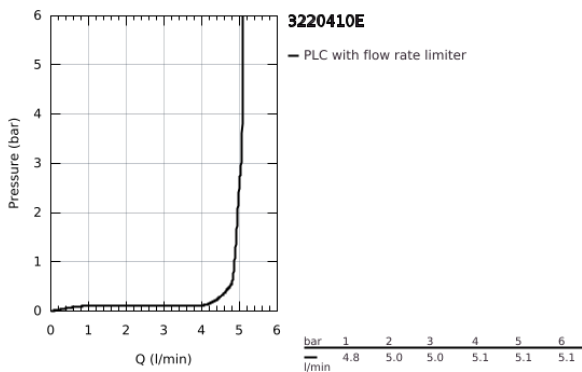

32 204 10E **CONCETTO BASIN MIXER 1/2"**
S-SIZE

PRODUCT DESCRIPTION

- Colour: chrome
- single hole installation
- metal lever
- GROHE SilkMove 28 mm ceramic cartridge
- temperature limiter
- GROHE LongLife finish
- GROHE EcoJoy - less water, perfect flow
- maximum flow rate (at 3 bar): 5 l/min
- SpeedClean mousseur
- GROHE FastFixation installation system with centering support
- pop-up waste set 1 1/4"
- flexible connection hoses
- noise classification I in accordance with DIN 4109

32 204 10E **CONCETTO BASIN MIXER 1/2"**
S-SIZE

SPARE PARTS

- 1: Lever (Spare part-nr. 46753000)
- 2: retaining ring (Spare part-nr. 46715000)
- 3: Cartridge (Spare part-nr. 46580000)
- 4: Mousseur (Spare part-nr. 13935000)
- 5: Pop-up rod (Spare part-nr. 46739000)
- 6: Shank mounting kit (Spare part-nr. 46249000)
- 7: Waste set 1 1/4" (Spare part-nr. 28910000)
- 7.1: Plug (Spare part-nr. 07182000)
- 7.2: Eccentric rod (Spare part-nr. 07052000)
- 8: Mounting wrench (Spare part-nr. 19017000)*
- 9: Eccentric rod (Spare part-nr. 07341000)*
- 10: Base plate (Spare part-nr. 48165000)*