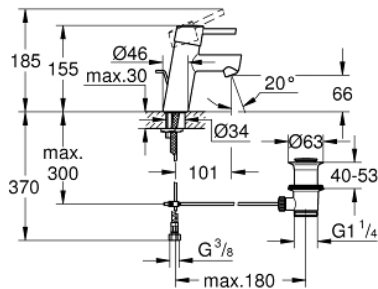

32 204 10E **CONCETTO BASIN MIXER 1/2"**
S-SIZE

PRODUCT DESCRIPTION

- Colour: chrome
- single hole installation
- metal lever
- GROHE SilkMove 28 mm ceramic cartridge
- temperature limiter
- GROHE LongLife finish
- GROHE EcoJoy - less water, perfect flow
- maximum flow rate (at 3 bar): 5 l/min
- SpeedClean mousseur
- GROHE FastFixation installation system with centering support
- pop-up waste set 1 1/4"
- flexible connection hoses
- noise classification I in accordance with DIN 4109

32 204 10E **CONCETTO BASIN MIXER 1/2"**
S-SIZE

SPARE PARTS

- 1: Lever (Spare part-nr. 46753000)
- 2: retaining ring (Spare part-nr. 46715000)
- 3: Cartridge (Spare part-nr. 46580000)
- 4: Mousseur (Spare part-nr. 13935000)
- 5: Pop-up rod (Spare part-nr. 46739000)
- 6: Shank mounting kit (Spare part-nr. 46249000)
- 7: Waste set 1 1/4" (Spare part-nr. 28910000)
- 7.1: Plug (Spare part-nr. 07182000)
- 7.2: Eccentric rod (Spare part-nr. 07052000)
- 8: Mounting wrench (Spare part-nr. 19017000)*
- 9: Eccentric rod (Spare part-nr. 07341000)*
- 10: Base plate (Spare part-nr. 48165000)*