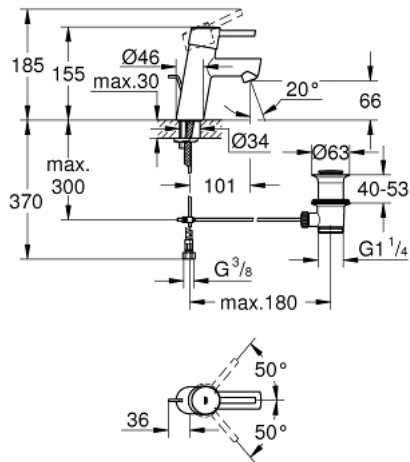

32 204 10E **CONCETTO BASIN MIXER 1/2"**  
**S-SIZE**

**PRODUCT DESCRIPTION**

- Tyc: Chrome
- single hole installation
- metal lever
- GROHE SilkMove 28 mm ceramic cartridge
- temperature limiter
- GROHE LongLife finish
- GROHE EcoJoy - Less water, perfect flow
- maximum flow rate (at 3 bar): 5 l/min
- SpeedClean mousseur
- GROHE FastFixation installation system with centering support
- pop-up waste set 1 1/4"
- flexible connection hoses
- noise classification I in accordance with DIN 4109

32 204 10E **CONCETTO BASIN MIXER 1/2"**  
**S-SIZE**

**SPARE PARTS**

- 1: Lever (Spare part-nr. 46753000)
- 2: Fitting ring (Spare part-nr. 46715000)
- 3: Cartridge (Spare part-nr. 46580000)
- 4: Mousseur (Spare part-nr. 13935000)
- 5: Pop-up rod (Spare part-nr. 46739000)
- 6: Shank mounting kit (Spare part-nr. 46249000)
- 7: Waste set 1 1/4" (Spare part-nr. 28910000)
- 7.1: Plug (Spare part-nr. 07182000)
- 7.2: Eccentric rod (Spare part-nr. 07052000)
- 8: Mounting wrench (Spare part-nr. 19017000)\*
- 9: Eccentric rod (Spare part-nr. 07341000)\*
- 10: Base plate (Spare part-nr. 48165000)\*