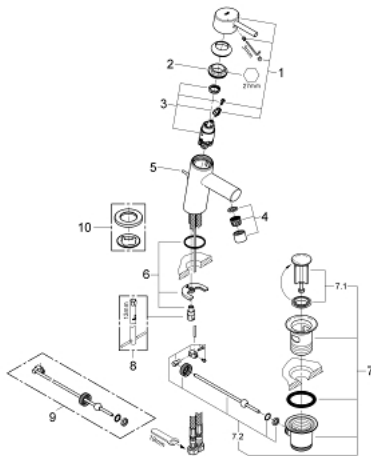

32 204 10E **CONCETTO BASIN MIXER 1/2"**  
**S-SIZE**

**PRODUCT DESCRIPTION**

- Tyc: Chrome
- single hole installation
- metal lever
- GROHE SilkMove 28 mm ceramic cartridge
- temperature limiter
- GROHE LongLife finish
- GROHE EcoJoy - Less water, perfect flow
- maximum flow rate (at 3 bar): 5 l/min
- SpeedClean mousseur
- GROHE FastFixation installation system with centering support
- pop-up waste set 1 1/4"
- flexible connection hoses
- noise classification I in accordance with DIN 4109

32 204 10E **CONCETTO BASIN MIXER 1/2"**  
**S-SIZE**

**SPARE PARTS**

- 1: Lever (Spare part-nr. 46753000)
- 2: Fitting ring (Spare part-nr. 46715000)
- 3: Cartridge (Spare part-nr. 46580000)
- 4: Mousseur (Spare part-nr. 13935000)
- 5: Pop-up rod (Spare part-nr. 46739000)
- 6: Shank mounting kit (Spare part-nr. 46249000)
- 7: Waste set 1 1/4" (Spare part-nr. 28910000)
- 7.1: Plug (Spare part-nr. 07182000)
- 7.2: Eccentric rod (Spare part-nr. 07052000)
- 8: Mounting wrench (Spare part-nr. 19017000)\*
- 9: Eccentric rod (Spare part-nr. 07341000)\*
- 10: Base plate (Spare part-nr. 48165000)\*