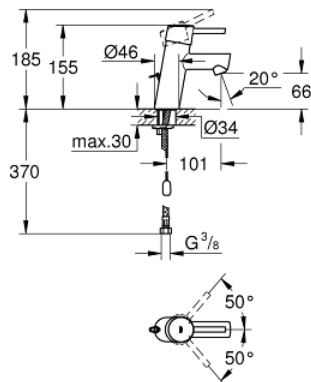

32 206 10E **CONCETTO BASIN MIXER 1/2"**
S-SIZE

PRODUCT DESCRIPTION

- Colour: chrome
- single hole installation
- metal lever
- GROHE SilkMove 28 mm ceramic cartridge
- with temperature limiter
- GROHE LongLife finish
- GROHE EcoJoy - less water, perfect flow
- maximum flow rate (at 3 bar): 5 l/min
- GROHE FastFixation installation system with centering support
- mousseur
- retractable chain
- flexible connection hoses
- noise classification I in accordance with DIN 4109

32 206 10E **CONCETTO BASIN MIXER 1/2"**
S-SIZE

SPARE PARTS

- 1: Lever (Spare part-nr. 46753000)
 - 2: retaining ring (Spare part-nr. 46715000)
 - 3: Cartridge (Spare part-nr. 46580000)
 - 4: Mousseur (Spare part-nr. 13935000)
 - 5: Chain support (Spare part-nr. 06815000)
 - 6: Shank mounting kit (Spare part-nr. 46249000)
 - 7: Mounting wrench (Spare part-nr. 19017000)*
 - 8: Base plate (Spare part-nr. 48165000)*
- * Optional accessories