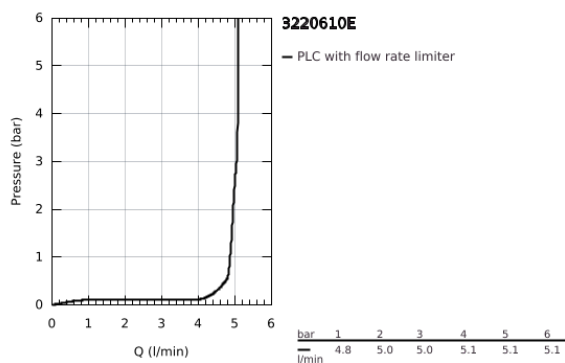

32 206 10E **CONCETTO BASIN MIXER 1/2"**
S-SIZE

PRODUCT DESCRIPTION

- Colour: chrome
- single hole installation
- metal lever
- GROHE SilkMove 28 mm ceramic cartridge
- with temperature limiter
- GROHE LongLife finish
- GROHE EcoJoy - less water, perfect flow
- maximum flow rate (at 3 bar): 5 l/min
- GROHE FastFixation installation system with centering support
- mousseur
- retractable chain
- flexible connection hoses
- noise classification I in accordance with DIN 4109

32 206 10E **CONCETTO BASIN MIXER 1/2"**
S-SIZE

SPARE PARTS

- 1: Lever (Spare part-nr. 46753000)
 - 2: retaining ring (Spare part-nr. 46715000)
 - 3: Cartridge (Spare part-nr. 46580000)
 - 4: Mousseur (Spare part-nr. 13935000)
 - 5: Chain support (Spare part-nr. 06815000)
 - 6: Shank mounting kit (Spare part-nr. 46249000)
 - 7: Mounting wrench (Spare part-nr. 19017000)*
 - 8: Base plate (Spare part-nr. 48165000)*
- * Optional accessories