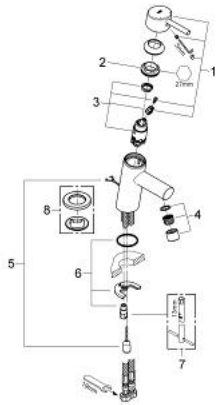

32 206 10E **CONCETTO BASIN MIXER 1/2"**
S-SIZE

PRODUCT DESCRIPTION

- Colour: chrome
- single hole installation
- metal lever
- GROHE SilkMove 28 mm ceramic cartridge
- with temperature limiter
- GROHE LongLife finish
- GROHE EcoJoy - less water, perfect flow
- maximum flow rate (at 3 bar): 5 l/min
- GROHE FastFixation installation system with centering support
- mousseur
- retractable chain
- flexible connection hoses
- noise classification I in accordance with DIN 4109

32 206 10E **CONCETTO BASIN MIXER 1/2"**
S-SIZE

SPARE PARTS

- 1: Lever (Spare part-nr. 46753000)
 - 2: retaining ring (Spare part-nr. 46715000)
 - 3: Cartridge (Spare part-nr. 46580000)
 - 4: Mousseur (Spare part-nr. 13935000)
 - 5: Chain support (Spare part-nr. 06815000)
 - 6: Shank mounting kit (Spare part-nr. 46249000)
 - 7: Mounting wrench (Spare part-nr. 19017000)*
 - 8: Base plate (Spare part-nr. 48165000)*
- * Optional accessories