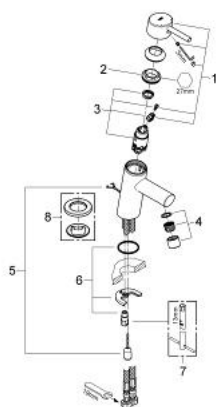

## 32 206 10E **CONCETTO BASIN MIXER 1/2"** **S-SIZE**

### PRODUCT DESCRIPTION

- Tyc: Chrome
- single hole installation
- metal lever
- GROHE SilkMove 28 mm ceramic cartridge
- with temperature limiter
- GROHE LongLife finish
- GROHE EcoJoy - Less water, perfect flow
- maximum flow rate (at 3 bar): 5 l/min
- GROHE FastFixation installation system with centering support
- mousseur
- retractable chain
- flexible connection hoses
- noise classification I in accordance with DIN 4109

32 206 10E **CONCETTO BASIN MIXER 1/2"**  
**S-SIZE**

**SPARE PARTS**

- 1: Lever (Spare part-nr. 46753000)
  - 2: Fitting ring (Spare part-nr. 46715000)
  - 3: Cartridge (Spare part-nr. 46580000)
  - 4: Mousseur (Spare part-nr. 13935000)
  - 5: Chain (Spare part-nr. 06815000)
  - 6: Shank mounting kit (Spare part-nr. 46249000)
  - 7: Mounting wrench (Spare part-nr. 19017000)\*
  - 8: Base plate (Spare part-nr. 48165000)\*
- \* Optional accessories