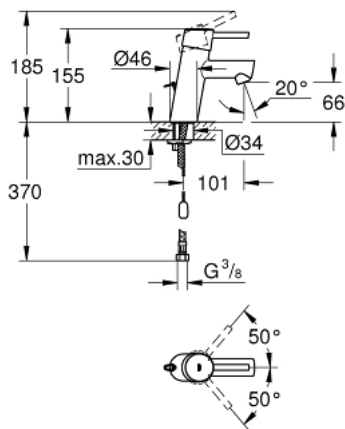

## 32 206 10E **CONCETTO BASIN MIXER 1/2"** **S-SIZE**

### PRODUCT DESCRIPTION

- Tyc: Chrome
- single hole installation
- metal lever
- GROHE SilkMove 28 mm ceramic cartridge
- with temperature limiter
- GROHE LongLife finish
- GROHE EcoJoy - Less water, perfect flow
- maximum flow rate (at 3 bar): 5 l/min
- GROHE FastFixation installation system with centering support
- mousseur
- retractable chain
- flexible connection hoses
- noise classification I in accordance with DIN 4109

32 206 10E **CONCETTO BASIN MIXER 1/2"**  
**S-SIZE**

**SPARE PARTS**

- 1: Lever (Spare part-nr. 46753000)
  - 2: Fitting ring (Spare part-nr. 46715000)
  - 3: Cartridge (Spare part-nr. 46580000)
  - 4: Mousseur (Spare part-nr. 13935000)
  - 5: Chain (Spare part-nr. 06815000)
  - 6: Shank mounting kit (Spare part-nr. 46249000)
  - 7: Mounting wrench (Spare part-nr. 19017000)\*
  - 8: Base plate (Spare part-nr. 48165000)\*
- \* Optional accessories