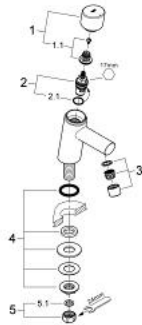

32 207 001 **CONCETTO PILLAR TAP**
XS-SIZE

PRODUCT DESCRIPTION

- Tyc: Chrome
- single hole installation
- metal lever
- ceramic headparts 1/2", 90°
- GROHE LongLife finish
- GROHE EcoJoy - Less water, perfect flow
- maximum flow rate (at 3 bar): 5 l/min
- SpeedClean mousseur
- union nut 1/2" x 10.5 mm
- noise classification I in accordance with DIN 4109

32 207 001 **CONCETTO PILLAR TAP** **XS-SIZE**

SPARE PARTS

- 1: Handle (Spare part-nr. 48071000)
- 1.1: Replacement handle connection kit (Spare part-nr. 45186000)
 - 1.1.1: O-ring \varnothing 18.2 x \varnothing 1.7 (Spare part-nr. 0392400M)
- 2: Ceramic headpart 1/2" (Spare part-nr. 45882000)
 - 2.1: O-ring \varnothing 18.2 x \varnothing 1.7 (Spare part-nr. 0392400M)
- 3: Mousseur (Spare part-nr. 13935000)
- 4: Shank fastening assembly 1/2" (Spare part-nr. 45000000)
- 5: Coupling nut 1/2" (Spare part-nr. 1290100M)
 - 5.1: Fibre seal \varnothing 18,5 x \varnothing 12 x 2 (Spare part-nr. 0138900M)