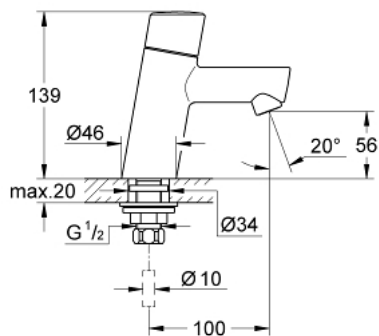

32 207 001 **CONCETTO PILLAR TAP**
XS-SIZE

PRODUCT DESCRIPTION

- Tyc: Chrome
- single hole installation
- metal lever
- ceramic headparts 1/2", 90°
- GROHE LongLife finish
- GROHE EcoJoy - Less water, perfect flow
- maximum flow rate (at 3 bar): 5 l/min
- SpeedClean mousseur
- union nut 1/2" x 10.5 mm
- noise classification I in accordance with DIN 4109

32 207 001 **CONCETTO PILLAR TAP** **XS-SIZE**

SPARE PARTS

- 1: Handle (Spare part-nr. 48071000)
- 1.1: Replacement handle connection kit (Spare part-nr. 45186000)
 - 1.1.1: O-ring \varnothing 18.2 x \varnothing 1.7 (Spare part-nr. 0392400M)
- 2: Ceramic headpart 1/2" (Spare part-nr. 45882000)
 - 2.1: O-ring \varnothing 18.2 x \varnothing 1.7 (Spare part-nr. 0392400M)
- 3: Mousseur (Spare part-nr. 13935000)
- 4: Shank fastening assembly 1/2" (Spare part-nr. 45000000)
- 5: Coupling nut 1/2" (Spare part-nr. 1290100M)
 - 5.1: Fibre seal \varnothing 18,5 x \varnothing 12 x 2 (Spare part-nr. 0138900M)