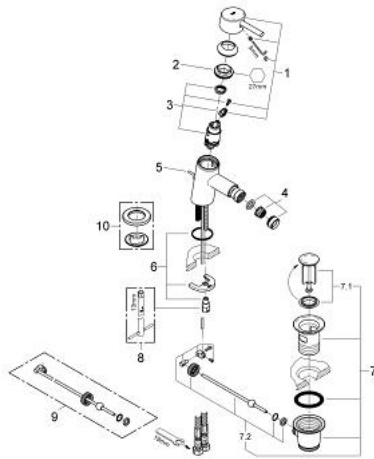

32 208 001 CONCETTO SINGLE-LEVER BIDET MIXER 1/2" S-SIZE

PRODUCT DESCRIPTION

- Colour: chrome
- single hole installation
- metal lever
- GROHE SilkMove 28 mm ceramic cartridge
- with temperature limiter
- GROHE LongLife finish
- GROHE FastFixation installation system with centering support
- ball-joint mousseur
- pop-up waste set 1 1/4"
- flexible connection hoses
- noise classification I in accordance with DIN 4109

32 208 001 **CONCETTO SINGLE-LEVER BIDET MIXER 1/2" S-SIZE**

SPARE PARTS

- 1: Lever (Spare part-nr. 46753000)
 - 2: retaining ring (Spare part-nr. 46715000)
 - 3: Cartridge (Spare part-nr. 46580000)
 - 4: Mousseur (Spare part-nr. 13929000)
 - 5: Pop-up rod (Spare part-nr. 46739000)
 - 6: Shank mounting kit (Spare part-nr. 46249000)
 - 7: Waste set 1 1/4" (Spare part-nr. 28910000)
 - 7.1: Plug (Spare part-nr. 07182000)
 - 7.2: Eccentric rod (Spare part-nr. 07052000)
 - 8: Mounting wrench (Spare part-nr. 19017000)*
 - 9: Eccentric rod (Spare part-nr. 07341000)*
 - 10: Base plate (Spare part-nr. 48165000)*
- * Optional accessories