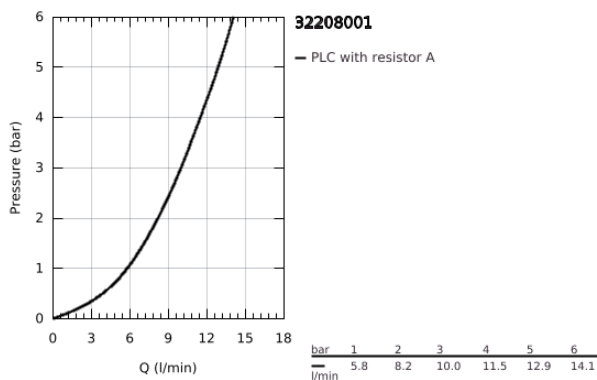

32 208 001 CONCETTO SINGLE-LEVER BIDET MIXER 1/2" S-SIZE

PRODUCT DESCRIPTION

- Colour: chrome
- single hole installation
- metal lever
- GROHE SilkMove 28 mm ceramic cartridge
- with temperature limiter
- GROHE LongLife finish
- GROHE FastFixation installation system with centering support
- ball-joint mousseur
- pop-up waste set 1 1/4"
- flexible connection hoses
- noise classification I in accordance with DIN 4109

32 208 001 **CONCETTO SINGLE-LEVER BIDET MIXER 1/2" S-SIZE**

SPARE PARTS

- 1: Lever (Spare part-nr. 46753000)
 - 2: retaining ring (Spare part-nr. 46715000)
 - 3: Cartridge (Spare part-nr. 46580000)
 - 4: Mousseur (Spare part-nr. 13929000)
 - 5: Pop-up rod (Spare part-nr. 46739000)
 - 6: Shank mounting kit (Spare part-nr. 46249000)
 - 7: Waste set 1 1/4" (Spare part-nr. 28910000)
 - 7.1: Plug (Spare part-nr. 07182000)
 - 7.2: Eccentric rod (Spare part-nr. 07052000)
 - 8: Mounting wrench (Spare part-nr. 19017000)*
 - 9: Eccentric rod (Spare part-nr. 07341000)*
 - 10: Base plate (Spare part-nr. 48165000)*
- * Optional accessories