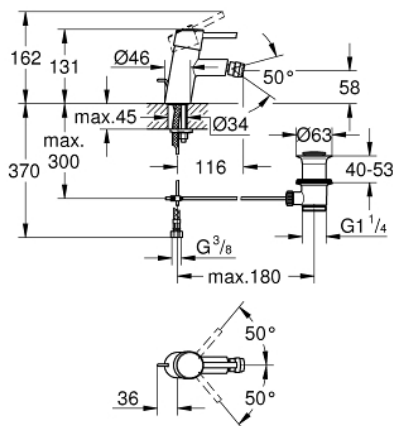

32 208 001 CONCETTO SINGLE-LEVER BIDET MIXER 1/2" S-SIZE

PRODUCT DESCRIPTION

- Colour: chrome
- single hole installation
- metal lever
- GROHE SilkMove 28 mm ceramic cartridge
- with temperature limiter
- GROHE LongLife finish
- GROHE FastFixation installation system with centering support
- ball-joint mousseur
- pop-up waste set 1 1/4"
- flexible connection hoses
- noise classification I in accordance with DIN 4109

32 208 001 **CONCETTO SINGLE-LEVER BIDET MIXER 1/2" S-SIZE**

SPARE PARTS

- 1: Lever (Spare part-nr. 46753000)
 - 2: retaining ring (Spare part-nr. 46715000)
 - 3: Cartridge (Spare part-nr. 46580000)
 - 4: Mousseur (Spare part-nr. 13929000)
 - 5: Pop-up rod (Spare part-nr. 46739000)
 - 6: Shank mounting kit (Spare part-nr. 46249000)
 - 7: Waste set 1 1/4" (Spare part-nr. 28910000)
 - 7.1: Plug (Spare part-nr. 07182000)
 - 7.2: Eccentric rod (Spare part-nr. 07052000)
 - 8: Mounting wrench (Spare part-nr. 19017000)*
 - 9: Eccentric rod (Spare part-nr. 07341000)*
 - 10: Base plate (Spare part-nr. 48165000)*
- * Optional accessories