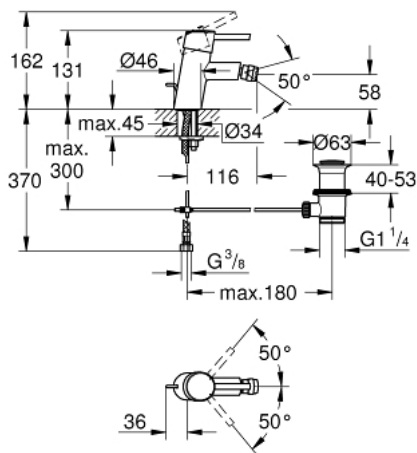

### 32 208 001 **CONCETTO SINGLE-LEVER BIDET MIXER 1/2" S-SIZE**

#### PRODUCT DESCRIPTION

- Tyc: Chrome
- single hole installation
- metal lever
- GROHE SilkMove 28 mm ceramic cartridge
- with temperature limiter
- GROHE LongLife finish
- GROHE FastFixation installation system with centering support
- ball-joint mousseur
- pop-up waste set 1 1/4"
- flexible connection hoses
- noise classification I in accordance with DIN 4109

## 32 208 001 **CONCETTO SINGLE-LEVER BIDET MIXER 1/2" S-SIZE**

### SPARE PARTS

- 1: Lever (Spare part-nr. 46753000)
  - 2: Fitting ring (Spare part-nr. 46715000)
  - 3: Cartridge (Spare part-nr. 46580000)
  - 4: Mousseur (Spare part-nr. 13929000)
  - 5: Pop-up rod (Spare part-nr. 46739000)
  - 6: Shank mounting kit (Spare part-nr. 46249000)
  - 7: Waste set 1 1/4" (Spare part-nr. 28910000)
  - 7.1: Plug (Spare part-nr. 07182000)
  - 7.2: Eccentric rod (Spare part-nr. 07052000)
  - 8: Mounting wrench (Spare part-nr. 19017000)\*
  - 9: Eccentric rod (Spare part-nr. 07341000)\*
  - 10: Base plate (Spare part-nr. 48165000)\*
- \* Optional accessories