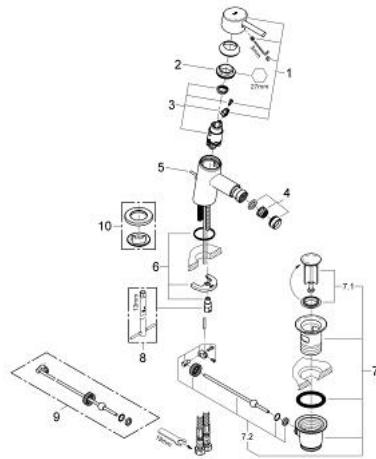

### 32 208 001 **CONCETTO SINGLE-LEVER BIDET MIXER 1/2" S-SIZE**

#### PRODUCT DESCRIPTION

- Tyc: Chrome
- single hole installation
- metal lever
- GROHE SilkMove 28 mm ceramic cartridge
- with temperature limiter
- GROHE LongLife finish
- GROHE FastFixation installation system with centering support
- ball-joint mousseur
- pop-up waste set 1 1/4"
- flexible connection hoses
- noise classification I in accordance with DIN 4109

## 32 208 001 **CONCETTO SINGLE-LEVER BIDET MIXER 1/2" S-SIZE**

### SPARE PARTS

- 1: Lever (Spare part-nr. 46753000)
  - 2: Fitting ring (Spare part-nr. 46715000)
  - 3: Cartridge (Spare part-nr. 46580000)
  - 4: Mousseur (Spare part-nr. 13929000)
  - 5: Pop-up rod (Spare part-nr. 46739000)
  - 6: Shank mounting kit (Spare part-nr. 46249000)
  - 7: Waste set 1 1/4" (Spare part-nr. 28910000)
  - 7.1: Plug (Spare part-nr. 07182000)
  - 7.2: Eccentric rod (Spare part-nr. 07052000)
  - 8: Mounting wrench (Spare part-nr. 19017000)\*
  - 9: Eccentric rod (Spare part-nr. 07341000)\*
  - 10: Base plate (Spare part-nr. 48165000)\*
- \* Optional accessories