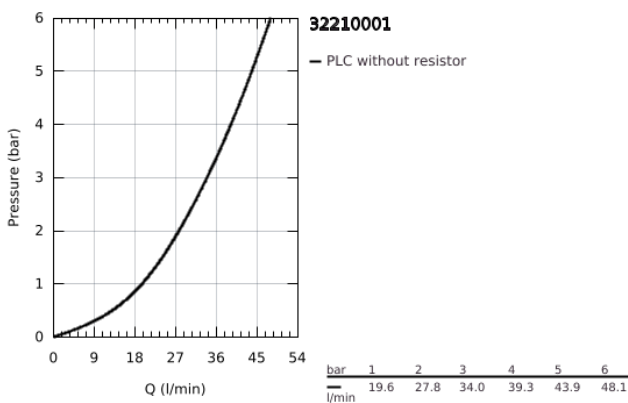

32 210 001 **CONCETTO SINGLE-LEVER SHOWER MIXER 1/2"**

PRODUCT DESCRIPTION

- Colour: chrome
- wall mounted
- metal lever
- GROHE SilkMove 46 mm ceramic cartridge
- GROHE LongLife finish
- adjustable flow rate limiter
- shower bottom outlet 1/2" with integrated non return valve
- S-unions
- protected against backflow
- optional temperature limiter ref. no. 46 308
- min. recommended pressure 1.0 bar
- noise classification I in accordance with DIN 4109

32 210 001 **CONCETTO SINGLE-LEVER SHOWER MIXER 1/2"**

SPARE PARTS

- 1: Lever (Spare part-nr. 46723000)
 - 2: Cap (Spare part-nr. 46578000)
 - 3: Cartridge (Spare part-nr. 46048000)
 - 4: Non-return valve (Spare part-nr. 08565000)
 - 5: Screw connection 1/2" (Spare part-nr. 45044000)
 - 6: S-union (Spare part-nr. 12662000)
 - 7: Temperature limiter (Spare part-nr. 46375000)*
 - 8: Special spanner (Spare part-nr. 19377000)*
 - 9: Extension 3/4", 20 mm (Spare part-nr. 0713000M)*
- * Optional accessories