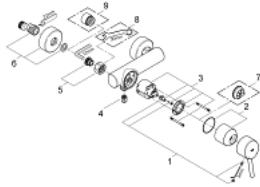

32 210 001 **CONCETTO SINGLE-LEVER SHOWER MIXER 1/2"**

PRODUCT DESCRIPTION

- Colour: chrome
- wall mounted
- metal lever
- GROHE SilkMove 46 mm ceramic cartridge
- GROHE LongLife finish
- adjustable flow rate limiter
- shower bottom outlet 1/2" with integrated non return valve
- S-unions
- protected against backflow
- optional temperature limiter ref. no. 46 308
- min. recommended pressure 1.0 bar
- noise classification I in accordance with DIN 4109

32 210 001 **CONCETTO SINGLE-LEVER SHOWER MIXER 1/2"**

SPARE PARTS

- 1: Lever (Spare part-nr. 46723000)
 - 2: Cap (Spare part-nr. 46578000)
 - 3: Cartridge (Spare part-nr. 46048000)
 - 4: Non-return valve (Spare part-nr. 08565000)
 - 5: Screw connection 1/2" (Spare part-nr. 45044000)
 - 6: S-union (Spare part-nr. 12662000)
 - 7: Temperature limiter (Spare part-nr. 46375000)*
 - 8: Special spanner (Spare part-nr. 19377000)*
 - 9: Extension 3/4", 20 mm (Spare part-nr. 0713000M)*
- * Optional accessories