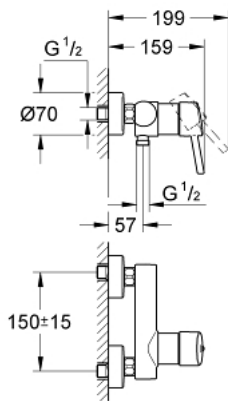

32 210 001 **CONCETTO SINGLE-LEVER SHOWER MIXER 1/2"**

PRODUCT DESCRIPTION

- Colour: chrome
- wall mounted
- metal lever
- GROHE SilkMove 46 mm ceramic cartridge
- GROHE LongLife finish
- adjustable flow rate limiter
- shower bottom outlet 1/2" with integrated non return valve
- S-unions
- protected against backflow
- optional temperature limiter ref. no. 46 308
- min. recommended pressure 1.0 bar
- noise classification I in accordance with DIN 4109

32 210 001 **CONCETTO SINGLE-LEVER SHOWER MIXER 1/2"**

SPARE PARTS

- 1: Lever (Spare part-nr. 46723000)
 - 2: Cap (Spare part-nr. 46578000)
 - 3: Cartridge (Spare part-nr. 46048000)
 - 4: Non-return valve (Spare part-nr. 08565000)
 - 5: Screw connection 1/2" (Spare part-nr. 45044000)
 - 6: S-union (Spare part-nr. 12662000)
 - 7: Temperature limiter (Spare part-nr. 46375000)*
 - 8: Special spanner (Spare part-nr. 19377000)*
 - 9: Extension 3/4", 20 mm (Spare part-nr. 0713000M)*
- * Optional accessories