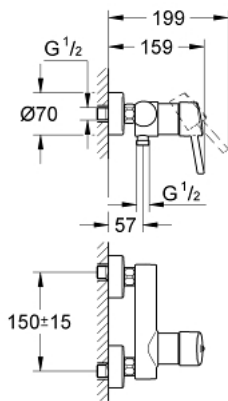

32 210 001 **CONCETTO SINGLE-LEVER SHOWER MIXER 1/2"**

PRODUCT DESCRIPTION

- Tyc: Chrome
- wall mounted
- metal lever
- GROHE SilkMove 46 mm ceramic cartridge
- GROHE LongLife finish
- adjustable flow rate limiter
- shower bottom outlet 1/2" with integrated non return valve
- S-unions
- protected against backflow
- optional temperature limiter ref. no. 46 308
- min. recommended pressure 1.0 bar
- noise classification I in accordance with DIN 4109

32 210 001 **CONCETTO SINGLE-LEVER SHOWER MIXER 1/2"**

SPARE PARTS

- 1: Lever (Spare part-nr. 46723000)
 - 2: Cap (Spare part-nr. 46578000)
 - 3: Cartridge (Spare part-nr. 46048000)
 - 4: Non-return valve (Spare part-nr. 08565000)
 - 5: Screw connection 1/2" (Spare part-nr. 45044000)
 - 6: S-union (Spare part-nr. 12662000)
 - 7: Temperature limiter (Spare part-nr. 46375000)*
 - 8: Special spanner (Spare part-nr. 19377000)*
 - 9: Extension 3/4", 20 mm (Spare part-nr. 0713000M)*
- * Optional accessories