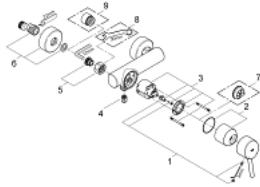

32 210 001 **CONCETTO SINGLE-LEVER SHOWER MIXER 1/2"**

PRODUCT DESCRIPTION

- Tyc: Chrome
- wall mounted
- metal lever
- GROHE SilkMove 46 mm ceramic cartridge
- GROHE LongLife finish
- adjustable flow rate limiter
- shower bottom outlet 1/2" with integrated non return valve
- S-unions
- protected against backflow
- optional temperature limiter ref. no. 46 308
- min. recommended pressure 1.0 bar
- noise classification I in accordance with DIN 4109

32 210 001 **CONCETTO SINGLE-LEVER SHOWER MIXER 1/2"**

SPARE PARTS

- 1: Lever (Spare part-nr. 46723000)
 - 2: Cap (Spare part-nr. 46578000)
 - 3: Cartridge (Spare part-nr. 46048000)
 - 4: Non-return valve (Spare part-nr. 08565000)
 - 5: Screw connection 1/2" (Spare part-nr. 45044000)
 - 6: S-union (Spare part-nr. 12662000)
 - 7: Temperature limiter (Spare part-nr. 46375000)*
 - 8: Special spanner (Spare part-nr. 19377000)*
 - 9: Extension 3/4", 20 mm (Spare part-nr. 0713000M)*
- * Optional accessories