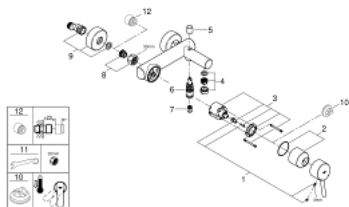

32 211 001 **CONCETTO SINGLE-LEVER BATH MIXER 1/2"**

PRODUCT DESCRIPTION

- Colour: chrome
- wall mounted
- metal lever
- GROHE SilkMove 46 mm ceramic cartridge
- GROHE LongLife finish
- adjustable flow rate limiter
- automatic diverter: bath/shower
- mousseur
- integrated non-return valve in the shower outlet 1/2"
- S-unions
- protected against backflow
- optional temperature limiter ref. no. 46 308
- min. recommended pressure 1.0 bar
- noise classification I in accordance with DIN 4109

32 211 001 **CONCETTO SINGLE-LEVER BATH MIXER 1/2"**

SPARE PARTS

- 1: Lever (Spare part-nr. 46723000)
- 2: Cap (Spare part-nr. 46578000)
- 3: Cartridge (Spare part-nr. 46048000)
- 4: Mousseur (Spare part-nr. 13952000)
- 5: Diverter knob (Spare part-nr. 64309000)
- 6: Diverter (Spare part-nr. 65655000)
- 7: Non-return valve (Spare part-nr. 08565000)
- 8: Screw connection 1/2" (Spare part-nr. 45044000)
- 9: S-union (Spare part-nr. 12662000)
- 10: Temperature limiter (Spare part-nr. 46375000)*
- 11: Special spanner (Spare part-nr. 19377000)*
- 12: Extension 3/4", 20 mm (Spare part-nr. 0713000M)*