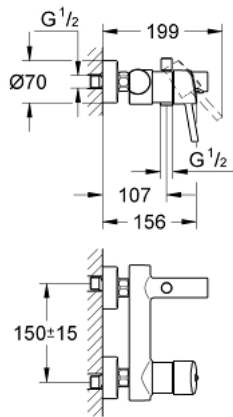

32 211 001 **CONCETTO SINGLE-LEVER BATH MIXER 1/2"**

PRODUCT DESCRIPTION

- Colour: chrome
- wall mounted
- metal lever
- GROHE SilkMove 46 mm ceramic cartridge
- GROHE LongLife finish
- adjustable flow rate limiter
- automatic diverter: bath/shower
- mousseur
- integrated non-return valve in the shower outlet 1/2"
- S-unions
- protected against backflow
- optional temperature limiter ref. no. 46 308
- min. recommended pressure 1.0 bar
- noise classification I in accordance with DIN 4109

32 211 001 **CONCETTO SINGLE-LEVER BATH MIXER 1/2"**

SPARE PARTS

- 1: Lever (Spare part-nr. 46723000)
- 2: Cap (Spare part-nr. 46578000)
- 3: Cartridge (Spare part-nr. 46048000)
- 4: Mousseur (Spare part-nr. 13952000)
- 5: Diverter knob (Spare part-nr. 64309000)
- 6: Diverter (Spare part-nr. 65655000)
- 7: Non-return valve (Spare part-nr. 08565000)
- 8: Screw connection 1/2" (Spare part-nr. 45044000)
- 9: S-union (Spare part-nr. 12662000)
- 10: Temperature limiter (Spare part-nr. 46375000)*
- 11: Special spanner (Spare part-nr. 19377000)*
- 12: Extension 3/4", 20 mm (Spare part-nr. 0713000M)*