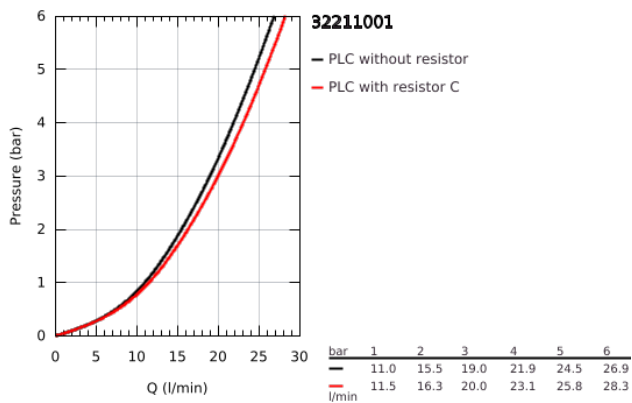

32 211 001 **CONCETTO SINGLE-LEVER BATH MIXER 1/2"**

PRODUCT DESCRIPTION

- Colour: chrome
- wall mounted
- metal lever
- GROHE SilkMove 46 mm ceramic cartridge
- GROHE LongLife finish
- adjustable flow rate limiter
- automatic diverter: bath/shower
- mousseur
- integrated non-return valve in the shower outlet 1/2"
- S-unions
- protected against backflow
- optional temperature limiter ref. no. 46 308
- min. recommended pressure 1.0 bar
- noise classification I in accordance with DIN 4109

32 211 001 **CONCETTO SINGLE-LEVER BATH MIXER 1/2"**

SPARE PARTS

- 1: Lever (Spare part-nr. 46723000)
- 2: Cap (Spare part-nr. 46578000)
- 3: Cartridge (Spare part-nr. 46048000)
- 4: Mousseur (Spare part-nr. 13952000)
- 5: Diverter knob (Spare part-nr. 64309000)
- 6: Diverter (Spare part-nr. 65655000)
- 7: Non-return valve (Spare part-nr. 08565000)
- 8: Screw connection 1/2" (Spare part-nr. 45044000)
- 9: S-union (Spare part-nr. 12662000)
- 10: Temperature limiter (Spare part-nr. 46375000)*
- 11: Special spanner (Spare part-nr. 19377000)*
- 12: Extension 3/4", 20 mm (Spare part-nr. 0713000M)*