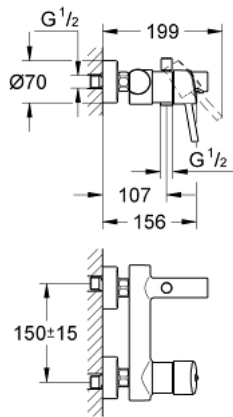

32 211 001 **CONCETTO SINGLE-LEVER BATH MIXER 1/2"**

PRODUCT DESCRIPTION

- Tyc: Chrome
- wall mounted
- metal lever
- GROHE SilkMove 46 mm ceramic cartridge
- GROHE LongLife finish
- adjustable flow rate limiter
- automatic diverter: bath/shower
- mousseur
- integrated non-return valve in the shower outlet 1/2"
- S-unions
- protected against backflow
- optional temperature limiter ref. no. 46 308
- min. recommended pressure 1.0 bar
- noise classification I in accordance with DIN 4109

32 211 001 **CONCETTO SINGLE-LEVER BATH MIXER 1/2"**

SPARE PARTS

- 1: Lever (Spare part-nr. 46723000)
- 2: Cap (Spare part-nr. 46578000)
- 3: Cartridge (Spare part-nr. 46048000)
- 4: Mousseur (Spare part-nr. 13952000)
- 5: Diverter knob (Spare part-nr. 64309000)
- 6: Diverter (Spare part-nr. 65655000)
- 7: Non-return valve (Spare part-nr. 08565000)
- 8: Screw connection 1/2" (Spare part-nr. 45044000)
- 9: S-union (Spare part-nr. 12662000)
- 10: Temperature limiter (Spare part-nr. 46375000)*
- 11: Special spanner (Spare part-nr. 19377000)*
- 12: Extension 3/4", 20 mm (Spare part-nr. 0713000M)*