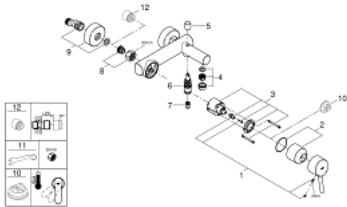

32 211 001 **CONCETTO SINGLE-LEVER BATH MIXER 1/2"**

PRODUCT DESCRIPTION

- Tyc: Chrome
- wall mounted
- metal lever
- GROHE SilkMove 46 mm ceramic cartridge
- GROHE LongLife finish
- adjustable flow rate limiter
- automatic diverter: bath/shower
- mousseur
- integrated non-return valve in the shower outlet 1/2"
- S-unions
- protected against backflow
- optional temperature limiter ref. no. 46 308
- min. recommended pressure 1.0 bar
- noise classification I in accordance with DIN 4109

32 211 001 **CONCETTO SINGLE-LEVER BATH MIXER 1/2"**

SPARE PARTS

- 1: Lever (Spare part-nr. 46723000)
- 2: Cap (Spare part-nr. 46578000)
- 3: Cartridge (Spare part-nr. 46048000)
- 4: Mousseur (Spare part-nr. 13952000)
- 5: Diverter knob (Spare part-nr. 64309000)
- 6: Diverter (Spare part-nr. 65655000)
- 7: Non-return valve (Spare part-nr. 08565000)
- 8: Screw connection 1/2" (Spare part-nr. 45044000)
- 9: S-union (Spare part-nr. 12662000)
- 10: Temperature limiter (Spare part-nr. 46375000)*
- 11: Special spanner (Spare part-nr. 19377000)*
- 12: Extension 3/4", 20 mm (Spare part-nr. 0713000M)*