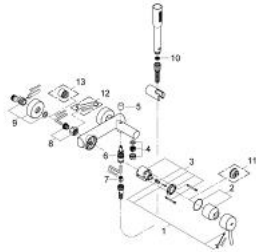

32 212 001 **CONCETTO SINGLE-LEVER BATH MIXER 1/2"**

PRODUCT DESCRIPTION

- Colour: chrome
- wall mounted
- metal lever
- GROHE SilkMove 46 mm ceramic cartridge
- GROHE LongLife finish
- adjustable flow rate limiter
- automatic diverter: bath/shower
- mousseur
- integrated non-return valve in the shower outlet 1/2"
- S-unions
- protected against backflow
- optional temperature limiter ref. no. 46 308
- noise classification I in accordance with DIN 4109
- with shower set
- consisting of:
 - Euphoria Cosmopolitan hand shower (27 400)
 - wall shower holder (27 056)
 - shower hose Relexaflex 1500 mm 1/2" x 1/2" (28 151)

32 212 001 **CONCETTO SINGLE-LEVER BATH MIXER 1/2"**

SPARE PARTS

- 1: Lever (Spare part-nr. 46723000)
- 2: Cap (Spare part-nr. 46578000)
- 3: Cartridge (Spare part-nr. 46048000)
- 4: Mousseur (Spare part-nr. 13952000)
- 5: Diverter knob (Spare part-nr. 64309000)
- 6: Diverter (Spare part-nr. 65655000)
- 7: Non-return valve (Spare part-nr. 08565000)
- 8: Screw connection 1/2" (Spare part-nr. 45044000)
- 9: S-union (Spare part-nr. 12662000)
- 10: Dirt strainer (Spare part-nr. 0700200M)
- 11: Temperature limiter (Spare part-nr. 46375000)*
- 12: Special spanner (Spare part-nr. 19377000)*
- 13: Extension 3/4", 20 mm (Spare part-nr. 0713000M)*