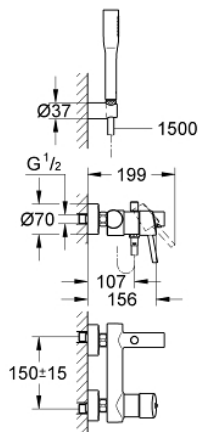

32 212 001 **CONCETTO SINGLE-LEVER BATH MIXER 1/2"**

PRODUCT DESCRIPTION

- Colour: chrome
- wall mounted
- metal lever
- GROHE SilkMove 46 mm ceramic cartridge
- GROHE LongLife finish
- adjustable flow rate limiter
- automatic diverter: bath/shower
- mousseur
- integrated non-return valve in the shower outlet 1/2"
- S-unions
- protected against backflow
- optional temperature limiter ref. no. 46 308
- noise classification I in accordance with DIN 4109
- with shower set
- consisting of:
 - Euphoria Cosmopolitan hand shower (27 400)
 - wall shower holder (27 056)
 - shower hose Relexaflex 1500 mm 1/2" x 1/2" (28 151)

32 212 001 **CONCETTO SINGLE-LEVER BATH MIXER 1/2"**

SPARE PARTS

- 1: Lever (Spare part-nr. 46723000)
- 2: Cap (Spare part-nr. 46578000)
- 3: Cartridge (Spare part-nr. 46048000)
- 4: Mousseur (Spare part-nr. 13952000)
- 5: Diverter knob (Spare part-nr. 64309000)
- 6: Diverter (Spare part-nr. 65655000)
- 7: Non-return valve (Spare part-nr. 08565000)
- 8: Screw connection 1/2" (Spare part-nr. 45044000)
- 9: S-union (Spare part-nr. 12662000)
- 10: Dirt strainer (Spare part-nr. 0700200M)
- 11: Temperature limiter (Spare part-nr. 46375000)*
- 12: Special spanner (Spare part-nr. 19377000)*
- 13: Extension 3/4", 20 mm (Spare part-nr. 0713000M)*