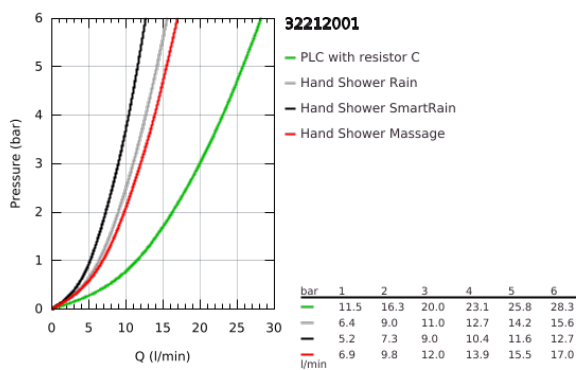

32 212 001 **CONCETTO SINGLE-LEVER BATH MIXER 1/2"**

PRODUCT DESCRIPTION

- Colour: chrome
- wall mounted
- metal lever
- GROHE SilkMove 46 mm ceramic cartridge
- GROHE LongLife finish
- adjustable flow rate limiter
- automatic diverter: bath/shower
- mousseur
- integrated non-return valve in the shower outlet 1/2"
- S-unions
- protected against backflow
- optional temperature limiter ref. no. 46 308
- noise classification I in accordance with DIN 4109
- with shower set
- consisting of:
 - Euphoria Cosmopolitan hand shower (27 400)
 - wall shower holder (27 056)
 - shower hose Relexaflex 1500 mm 1/2" x 1/2" (28 151)

32 212 001 **CONCETTO SINGLE-LEVER BATH MIXER 1/2"**

SPARE PARTS

- 1: Lever (Spare part-nr. 46723000)
- 2: Cap (Spare part-nr. 46578000)
- 3: Cartridge (Spare part-nr. 46048000)
- 4: Mousseur (Spare part-nr. 13952000)
- 5: Diverter knob (Spare part-nr. 64309000)
- 6: Diverter (Spare part-nr. 65655000)
- 7: Non-return valve (Spare part-nr. 08565000)
- 8: Screw connection 1/2" (Spare part-nr. 45044000)
- 9: S-union (Spare part-nr. 12662000)
- 10: Dirt strainer (Spare part-nr. 0700200M)
- 11: Temperature limiter (Spare part-nr. 46375000)*
- 12: Special spanner (Spare part-nr. 19377000)*
- 13: Extension 3/4", 20 mm (Spare part-nr. 0713000M)*