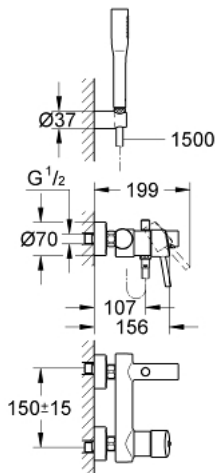

## 32 212 001 **CONCETTO SINGLE-LEVER BATH MIXER 1/2"**

### PRODUCT DESCRIPTION

- Tyc: Chrome
- wall mounted
- metal lever
- GROHE SilkMove 46 mm ceramic cartridge
- GROHE LongLife finish
- adjustable flow rate limiter
- automatic diverter: bath/shower
- mousseur
- integrated non-return valve in the shower outlet 1/2"
- S-unions
- protected against backflow
- optional temperature limiter ref. no. 46 308
- noise classification I in accordance with DIN 4109
- with shower set
- consisting of:
  - Euphoria Cosmopolitan hand shower (27 400)
  - wall shower holder (27 056)
  - Relaxflex hose 1500 mm 1/2" x 1/2" (28 151)

### **SPARE PARTS**

- 1: Lever (Spare part-nr. 46723000)
- 2: Cap (Spare part-nr. 46578000)
- 3: Cartridge (Spare part-nr. 46048000)
- 4: Mousseur (Spare part-nr. 13952000)
- 5: Diverter knob (Spare part-nr. 64309000)
- 6: Diverter (Spare part-nr. 65655000)
- 7: Non-return valve (Spare part-nr. 08565000)
- 8: Screw connection 1/2" (Spare part-nr. 45044000)
- 9: S-union (Spare part-nr. 12662000)
- 10: Dirt strainer (Spare part-nr. 0700200M)
- 11: Temperature limiter (Spare part-nr. 46375000)\*
- 12: Special spanner (Spare part-nr. 19377000)\*
- 13: Extension 3/4", 20 mm (Spare part-nr. 0713000M)\*