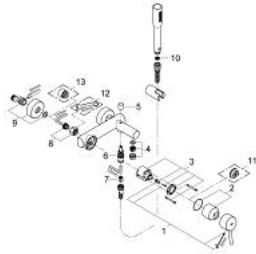

## 32 212 001 **CONCETTO SINGLE-LEVER BATH MIXER 1/2"**

### PRODUCT DESCRIPTION

- Tyc: Chrome
- wall mounted
- metal lever
- GROHE SilkMove 46 mm ceramic cartridge
- GROHE LongLife finish
- adjustable flow rate limiter
- automatic diverter: bath/shower
- mousseur
- integrated non-return valve in the shower outlet 1/2"
- S-unions
- protected against backflow
- optional temperature limiter ref. no. 46 308
- noise classification I in accordance with DIN 4109
- with shower set
- consisting of:
  - Euphoria Cosmopolitan hand shower (27 400)
  - wall shower holder (27 056)
  - Relaxflex hose 1500 mm 1/2" x 1/2" (28 151)

### **SPARE PARTS**

- 1: Lever (Spare part-nr. 46723000)
- 2: Cap (Spare part-nr. 46578000)
- 3: Cartridge (Spare part-nr. 46048000)
- 4: Mousseur (Spare part-nr. 13952000)
- 5: Diverter knob (Spare part-nr. 64309000)
- 6: Diverter (Spare part-nr. 65655000)
- 7: Non-return valve (Spare part-nr. 08565000)
- 8: Screw connection 1/2" (Spare part-nr. 45044000)
- 9: S-union (Spare part-nr. 12662000)
- 10: Dirt strainer (Spare part-nr. 0700200M)
- 11: Temperature limiter (Spare part-nr. 46375000)\*
- 12: Special spanner (Spare part-nr. 19377000)\*
- 13: Extension 3/4", 20 mm (Spare part-nr. 0713000M)\*