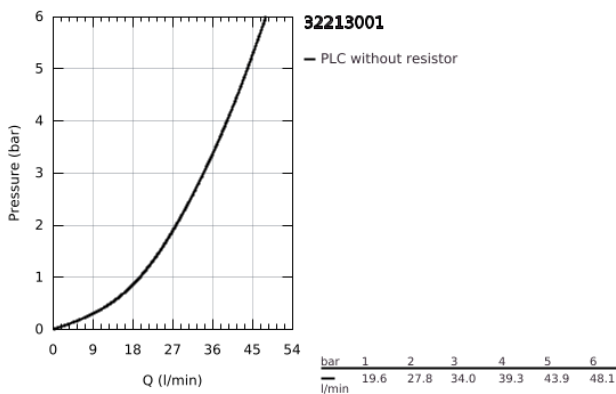

32 213 001 **CONCETTO SINGLE-LEVER SHOWER MIXER 1/2"**

PRODUCT DESCRIPTION

- Colour: chrome
- wall installation
- GROHE SilkMove 46 mm ceramic cartridge
- GROHE LongLife finish
- consisting of:
- set for final installation
- rough-in set for wall mounted bath mixer
- adjustable flow rate limiter
- adjustable minimum flow rate 2.5 l/min
- metal lever
- escutcheon and shaft sealing
- metal escutcheon
- screwed
- optional temperature limiter
- min. recommended pressure 1.0 bar

32 213 001 **CONCETTO SINGLE-LEVER SHOWER MIXER 1/2"**

SPARE PARTS

- 1: Lever (Spare part-nr. 46723000)
- 2: Escutcheon (Spare part-nr. 46904000)
- 3: Cap (Spare part-nr. 06874000)
- 4: Cartridge (Spare part-nr. 46048000)
- 5: Temperature limiter (Spare part-nr. 46375000)*
- 6: Extension set (Spare part-nr. 46191000)*
- 7: Extension set (Spare part-nr. 46343000)*