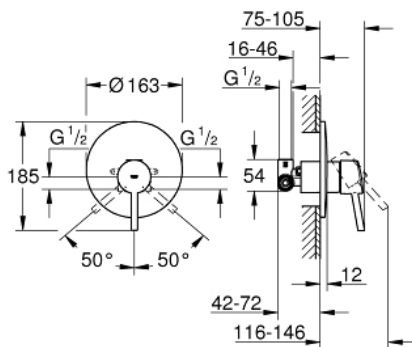

32 213 001 **CONCETTO SINGLE-LEVER SHOWER MIXER 1/2"**

PRODUCT DESCRIPTION

- Colour: chrome
- wall installation
- GROHE SilkMove 46 mm ceramic cartridge
- GROHE LongLife finish
- consisting of:
- set for final installation
- rough-in set for wall mounted bath mixer
- adjustable flow rate limiter
- adjustable minimum flow rate 2.5 l/min
- metal lever
- escutcheon and shaft sealing
- metal escutcheon
- screwed
- optional temperature limiter
- min. recommended pressure 1.0 bar

32 213 001 **CONCETTO SINGLE-LEVER SHOWER MIXER 1/2"**

SPARE PARTS

- 1: Lever (Spare part-nr. 46723000)
- 2: Escutcheon (Spare part-nr. 46904000)
- 3: Cap (Spare part-nr. 06874000)
- 4: Cartridge (Spare part-nr. 46048000)
- 5: Temperature limiter (Spare part-nr. 46375000)*
- 6: Extension set (Spare part-nr. 46191000)*
- 7: Extension set (Spare part-nr. 46343000)*