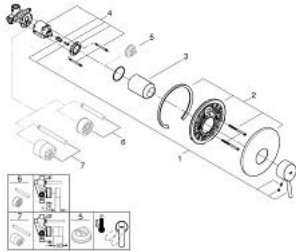

32 213 001 **CONCETTO SINGLE-LEVER SHOWER MIXER 1/2"**

PRODUCT DESCRIPTION

- Colour: chrome
- wall installation
- GROHE SilkMove 46 mm ceramic cartridge
- GROHE LongLife finish
- consisting of:
- set for final installation
- rough-in set for wall mounted bath mixer
- adjustable flow rate limiter
- adjustable minimum flow rate 2.5 l/min
- metal lever
- escutcheon and shaft sealing
- metal escutcheon
- screwed
- optional temperature limiter
- min. recommended pressure 1.0 bar

32 213 001 **CONCETTO SINGLE-LEVER SHOWER MIXER 1/2"**

SPARE PARTS

- 1: Lever (Spare part-nr. 46723000)
- 2: Escutcheon (Spare part-nr. 46904000)
- 3: Cap (Spare part-nr. 06874000)
- 4: Cartridge (Spare part-nr. 46048000)
- 5: Temperature limiter (Spare part-nr. 46375000)*
- 6: Extension set (Spare part-nr. 46191000)*
- 7: Extension set (Spare part-nr. 46343000)*