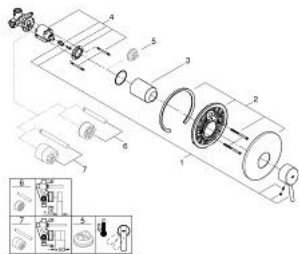

32 213 001 **CONCETTO SINGLE-LEVER SHOWER MIXER 1/2"**

PRODUCT DESCRIPTION

- Tyc: Chrome
- wall installation
- GROHE SilkMove 46 mm ceramic cartridge
- GROHE LongLife finish
- consisting of:
- set for final installation
- rough-in set for wall mounted bath mixer
- adjustable flow rate limiter
- adjustable minimum flow rate 2.5 l/min
- metal lever
- escutcheon and shaft sealing
- metal escutcheon
- screwed
- optional temperature limiter
- min. recommended pressure 1.0 bar

32 213 001 **CONCETTO SINGLE-LEVER SHOWER MIXER 1/2"**

SPARE PARTS

- 1: Lever (Spare part-nr. 46723000)
- 2: Escutcheon (Spare part-nr. 46904000)
- 3: Cap (Spare part-nr. 06874000)
- 4: Cartridge (Spare part-nr. 46048000)
- 5: Temperature limiter (Spare part-nr. 46375000)*
- 6: Extension set (Spare part-nr. 46191000)*
- 7: Extension set (Spare part-nr. 46343000)*