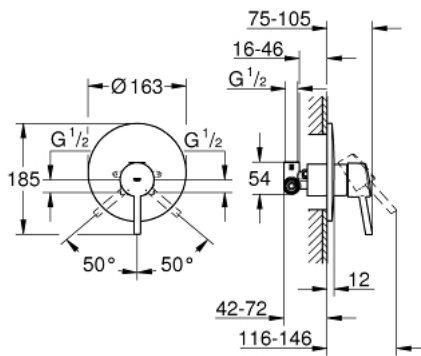

32 213 001 **CONCETTO SINGLE-LEVER SHOWER MIXER 1/2"**

PRODUCT DESCRIPTION

- Tyc: Chrome
- wall installation
- GROHE SilkMove 46 mm ceramic cartridge
- GROHE LongLife finish
- consisting of:
- set for final installation
- rough-in set for wall mounted bath mixer
- adjustable flow rate limiter
- adjustable minimum flow rate 2.5 l/min
- metal lever
- escutcheon and shaft sealing
- metal escutcheon
- screwed
- optional temperature limiter
- min. recommended pressure 1.0 bar

32 213 001 **CONCETTO SINGLE-LEVER SHOWER MIXER 1/2"**

SPARE PARTS

- 1: Lever (Spare part-nr. 46723000)
- 2: Escutcheon (Spare part-nr. 46904000)
- 3: Cap (Spare part-nr. 06874000)
- 4: Cartridge (Spare part-nr. 46048000)
- 5: Temperature limiter (Spare part-nr. 46375000)*
- 6: Extension set (Spare part-nr. 46191000)*
- 7: Extension set (Spare part-nr. 46343000)*