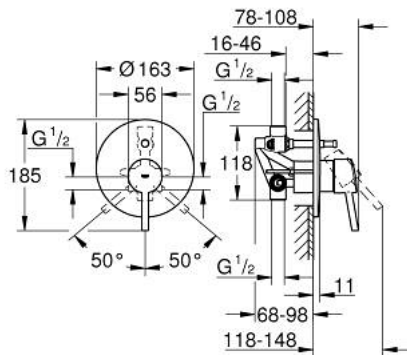

32 214 001 **CONCETTO SINGLE-LEVER BATH MIXER 1/2"**

PRODUCT DESCRIPTION

- Colour: chrome
- wall installation
- GROHE SilkMove 46 mm ceramic cartridge
- GROHE LongLife finish
- consisting of:
- set for final installation
- rough-in set (33 963 001)
- adjustable flow rate limiter
- adjustable minimum flow rate 2.5 l/min
- metal lever
- escutcheon and shaft sealing
- metal escutcheon
- screwed
- optional temperature limiter
- min. recommended pressure 1.0 bar

32 214 001 **CONCETTO SINGLE-LEVER BATH MIXER 1/2"**

SPARE PARTS

- 1: Lever (Spare part-nr. 46723000)
 - 2: Escutcheon (Spare part-nr. 46905000)
 - 3: Cap (Spare part-nr. 06874000)
 - 4: Cartridge (Spare part-nr. 46048000)
 - 5: Diverter (Spare part-nr. 46737000)
 - 6: Temperature limiter (Spare part-nr. 46375000)*
 - 7: Extension set (Spare part-nr. 46191000)*
 - 8: Extension set (Spare part-nr. 46343000)*
- * Optional accessories