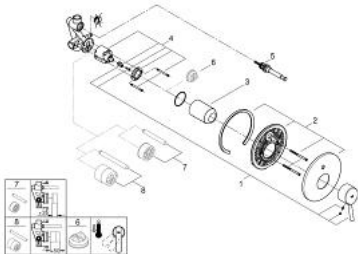

32 214 001 **CONCETTO SINGLE-LEVER BATH MIXER 1/2"**

PRODUCT DESCRIPTION

- Colour: chrome
- wall installation
- GROHE SilkMove 46 mm ceramic cartridge
- GROHE LongLife finish
- consisting of:
- set for final installation
- rough-in set (33 963 001)
- adjustable flow rate limiter
- adjustable minimum flow rate 2.5 l/min
- metal lever
- escutcheon and shaft sealing
- metal escutcheon
- screwed
- optional temperature limiter
- min. recommended pressure 1.0 bar

32 214 001 **CONCETTO SINGLE-LEVER BATH MIXER 1/2"**

SPARE PARTS

- 1: Lever (Spare part-nr. 46723000)
 - 2: Escutcheon (Spare part-nr. 46905000)
 - 3: Cap (Spare part-nr. 06874000)
 - 4: Cartridge (Spare part-nr. 46048000)
 - 5: Diverter (Spare part-nr. 46737000)
 - 6: Temperature limiter (Spare part-nr. 46375000)*
 - 7: Extension set (Spare part-nr. 46191000)*
 - 8: Extension set (Spare part-nr. 46343000)*
- * Optional accessories