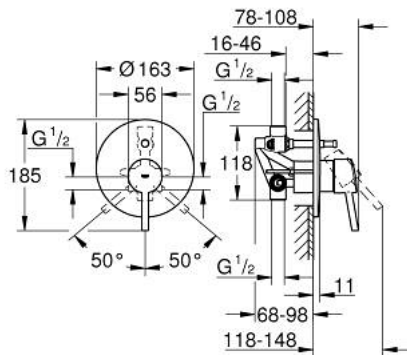

32 214 001 **CONCETTO SINGLE-LEVER BATH MIXER 1/2"**

PRODUCT DESCRIPTION

- Tyc: Chrome
- wall installation
- GROHE SilkMove 46 mm ceramic cartridge
- GROHE LongLife finish
- consisting of:
- set for final installation
- rough-in set (33 963 001)
- adjustable flow rate limiter
- adjustable minimum flow rate 2.5 l/min
- metal lever
- escutcheon and shaft sealing
- metal escutcheon
- screwed
- optional temperature limiter
- min. recommended pressure 1.0 bar

32 214 001 **CONCETTO SINGLE-LEVER BATH MIXER 1/2"**

SPARE PARTS

- 1: Lever (Spare part-nr. 46723000)
 - 2: Escutcheon (Spare part-nr. 46905000)
 - 3: Cap (Spare part-nr. 06874000)
 - 4: Cartridge (Spare part-nr. 46048000)
 - 5: Diverter (Spare part-nr. 46737000)
 - 6: Temperature limiter (Spare part-nr. 46375000)*
 - 7: Extension set (Spare part-nr. 46191000)*
 - 8: Extension set (Spare part-nr. 46343000)*
- * Optional accessories