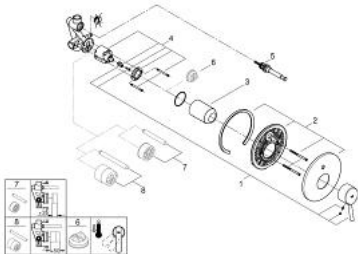

32 214 001 **CONCETTO SINGLE-LEVER BATH MIXER 1/2"**

PRODUCT DESCRIPTION

- Tyc: Chrome
- wall installation
- GROHE SilkMove 46 mm ceramic cartridge
- GROHE LongLife finish
- consisting of:
- set for final installation
- rough-in set (33 963 001)
- adjustable flow rate limiter
- adjustable minimum flow rate 2.5 l/min
- metal lever
- escutcheon and shaft sealing
- metal escutcheon
- screwed
- optional temperature limiter
- min. recommended pressure 1.0 bar

32 214 001 **CONCETTO SINGLE-LEVER BATH MIXER 1/2"**

SPARE PARTS

- 1: Lever (Spare part-nr. 46723000)
 - 2: Escutcheon (Spare part-nr. 46905000)
 - 3: Cap (Spare part-nr. 06874000)
 - 4: Cartridge (Spare part-nr. 46048000)
 - 5: Diverter (Spare part-nr. 46737000)
 - 6: Temperature limiter (Spare part-nr. 46375000)*
 - 7: Extension set (Spare part-nr. 46191000)*
 - 8: Extension set (Spare part-nr. 46343000)*
- * Optional accessories