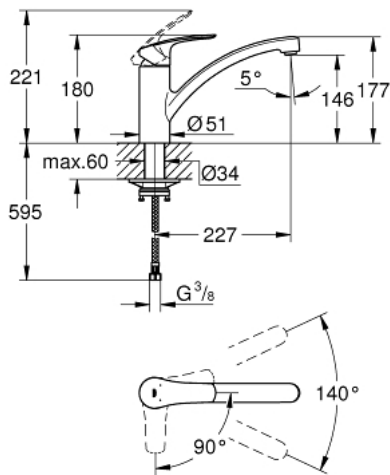

## 32 221 243 3 EUROSMART SINGLE-LEVER SINK MIXER 1/2"

### PRODUCT DESCRIPTION

- Tyc: matte black
- low spout
- single hole installation
- GROHE SilkMove 35 mm ceramic cartridge
- OpenCold - cold water flow in mid-lever position
- Eco-Click for temperature and volume control
- adjustable flow rate limiter
- swivel cast spout
- swivel area 140°
- Protected Water Ways no contact of water with lead or nickel inside the tap
- Easy Release Aerator for tool free replacement
- flexible connection hoses 3/8"
- metal fixation set
- maximum flow rate (at 3 bar): 9.5 l/min
- professional exclusive