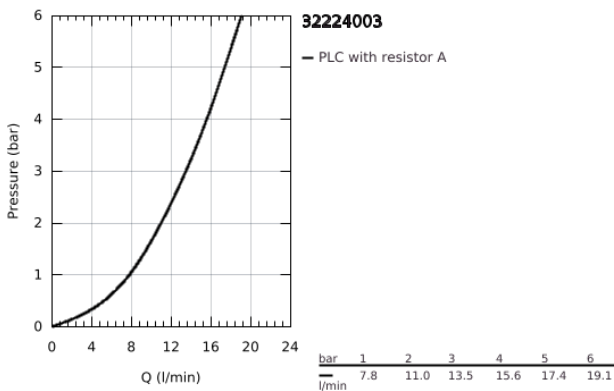

### 32 224 003 EUROSMART SINGLE-LEVER SINK MIXER 1/2"

#### PRODUCT DESCRIPTION

- Colour: chrome
- wall mounted
- GROHE LongLife finish
- GROHE SilkMove 35 mm ceramic cartridge
- mousseur
- adjustable flow rate limiter
- swivel tubular spout, swivel area 360°
- projection 276 mm
- integrated temperature limiter
- S-unions
- maximum flow rate (at 3 bar): 13.5 l/min
- professional exclusive