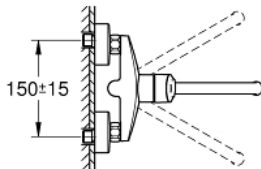

### 32 224 003 EUROSMART SINGLE-LEVER SINK MIXER 1/2"

#### PRODUCT DESCRIPTION

- Colour: chrome
- wall mounted
- GROHE LongLife finish
- GROHE SilkMove 35 mm ceramic cartridge
- mousseur
- adjustable flow rate limiter
- swivel tubular spout, swivel area 360°
- projection 276 mm
- integrated temperature limiter
- S-unions
- maximum flow rate (at 3 bar): 13.5 l/min
- professional exclusive

## 32 224 003 EUROSMART SINGLE-LEVER SINK MIXER 1/2"