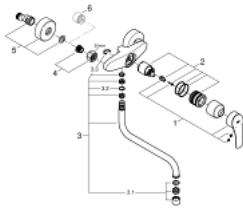

### 32 224 003 EUROSMART SINGLE-LEVER SINK MIXER 1/2"

#### PRODUCT DESCRIPTION

- Colour: chrome
- wall mounted
- GROHE LongLife finish
- GROHE SilkMove 35 mm ceramic cartridge
- mousseur
- adjustable flow rate limiter
- swivel tubular spout, swivel area 360°
- projection 276 mm
- integrated temperature limiter
- S-unions
- maximum flow rate (at 3 bar): 13.5 l/min
- professional exclusive

## 32 224 003 EUROSMART SINGLE-LEVER SINK MIXER 1/2"

### SPARE PARTS

- 1: Lever (Spare part-nr. 48542000)
- 2: Cartridge (Spare part-nr. 46374000)
- 3: S-spout (Spare part-nr. 13369000)
- 3.1: Mousseur (Spare part-nr. 06574000)
- 3.2: Sealing washer (Spare part-nr. 0128500M)
- 3.3: Safety ring (Spare part-nr. 0485300M)
- 4: Screw connection 1/2" (Spare part-nr. 45044000)
- 5: S-union (Spare part-nr. 12662000)
- 6: Extension 3/4", 20 mm (Spare part-nr. 0713000M)\*
- 7: Special spanner (Spare part-nr. 19377000)\*