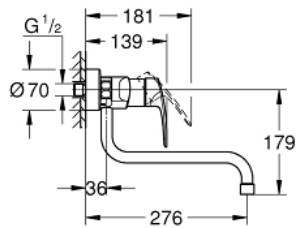

### 32 224 003 EUROSMART SINGLE-LEVER SINK MIXER 1/2"

#### PRODUCT DESCRIPTION

- Colour: chrome
- wall mounted
- GROHE LongLife finish
- GROHE SilkMove 35 mm ceramic cartridge
- mousseur
- adjustable flow rate limiter
- swivel tubular spout, swivel area 360°
- projection 276 mm
- integrated temperature limiter
- S-unions
- maximum flow rate (at 3 bar): 13.5 l/min
- professional exclusive

## 32 224 003 EUROSMART SINGLE-LEVER SINK MIXER 1/2"

### SPARE PARTS

- 1: Lever (Spare part-nr. 48542000)
- 2: Cartridge (Spare part-nr. 46374000)
- 3: S-spout (Spare part-nr. 13369000)
- 3.1: Mousseur (Spare part-nr. 06574000)
- 3.2: Sealing washer (Spare part-nr. 0128500M)
- 3.3: Safety ring (Spare part-nr. 0485300M)
- 4: Screw connection 1/2" (Spare part-nr. 45044000)
- 5: S-union (Spare part-nr. 12662000)
- 6: Extension 3/4", 20 mm (Spare part-nr. 0713000M)\*
- 7: Special spanner (Spare part-nr. 19377000)\*