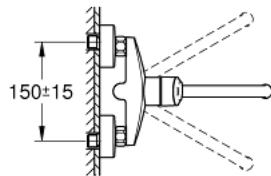

32 224 003 EUROSMART SINGLE-LEVER SINK MIXER 1/2"

PRODUCT DESCRIPTION

- Tyc: Chrome
- wall mounted
- GROHE LongLife finish
- GROHE SilkMove 35 mm ceramic cartridge
- mousseur
- adjustable flow rate limiter
- swivel tubular spout, swivel area 360°
- projection 276 mm
- integrated temperature limiter
- S-unions
- maximum flow rate (at 3 bar): 13.5 l/min
- professional exclusive

32 224 003 EUROSMART SINGLE-LEVER SINK MIXER 1/2"

SPARE PARTS

- 1: Lever (Spare part-nr. 48542000)
- 2: Cartridge (Spare part-nr. 46374000)
- 3: S-spout (Spare part-nr. 13369000)
- 3.1: Mousseur (Spare part-nr. 06574000)
- 3.2: Sealing washer (Spare part-nr. 0128500M)
- 3.3: Safety ring (Spare part-nr. 0485300M)
- 4: Screw connection 1/2" (Spare part-nr. 45044000)
- 5: S-union (Spare part-nr. 12662000)
- 6: Extension 3/4", 20 mm (Spare part-nr. 0713000M)*
- 7: Special spanner (Spare part-nr. 19377000)*