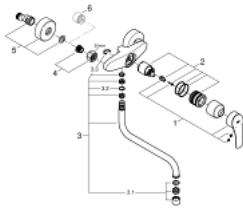

32 224 003 EUROSMART SINGLE-LEVER SINK MIXER 1/2"

PRODUCT DESCRIPTION

- Tyc: Chrome
- wall mounted
- GROHE LongLife finish
- GROHE SilkMove 35 mm ceramic cartridge
- mousseur
- adjustable flow rate limiter
- swivel tubular spout, swivel area 360°
- projection 276 mm
- integrated temperature limiter
- S-unions
- maximum flow rate (at 3 bar): 13.5 l/min
- professional exclusive

32 224 003 EUROSMART SINGLE-LEVER SINK MIXER 1/2"

SPARE PARTS

- 1: Lever (Spare part-nr. 48542000)
- 2: Cartridge (Spare part-nr. 46374000)
- 3: S-spout (Spare part-nr. 13369000)
- 3.1: Mousseur (Spare part-nr. 06574000)
- 3.2: Sealing washer (Spare part-nr. 0128500M)
- 3.3: Safety ring (Spare part-nr. 0485300M)
- 4: Screw connection 1/2" (Spare part-nr. 45044000)
- 5: S-union (Spare part-nr. 12662000)
- 6: Extension 3/4", 20 mm (Spare part-nr. 0713000M)*
- 7: Special spanner (Spare part-nr. 19377000)*