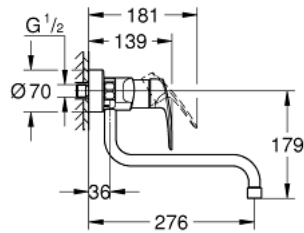

32 224 003 EUROSMART SINGLE-LEVER SINK MIXER 1/2"

PRODUCT DESCRIPTION

- Tyc: Chrome
- wall mounted
- GROHE LongLife finish
- GROHE SilkMove 35 mm ceramic cartridge
- mousseur
- adjustable flow rate limiter
- swivel tubular spout, swivel area 360°
- projection 276 mm
- integrated temperature limiter
- S-unions
- maximum flow rate (at 3 bar): 13.5 l/min
- professional exclusive

32 224 003 EUROSMART SINGLE-LEVER SINK MIXER 1/2"

SPARE PARTS

- 1: Lever (Spare part-nr. 48542000)
- 2: Cartridge (Spare part-nr. 46374000)
- 3: S-spout (Spare part-nr. 13369000)
- 3.1: Mousseur (Spare part-nr. 06574000)
- 3.2: Sealing washer (Spare part-nr. 0128500M)
- 3.3: Safety ring (Spare part-nr. 0485300M)
- 4: Screw connection 1/2" (Spare part-nr. 45044000)
- 5: S-union (Spare part-nr. 12662000)
- 6: Extension 3/4", 20 mm (Spare part-nr. 0713000M)*
- 7: Special spanner (Spare part-nr. 19377000)*