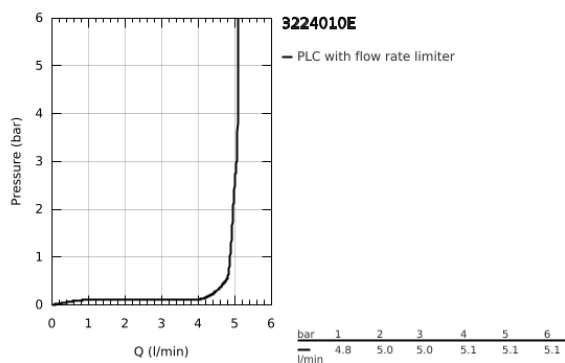

32 240 10E **CONCETTO BASIN MIXER 1/2"**
S-SIZE

PRODUCT DESCRIPTION

- Colour: chrome
- single hole installation
- metal lever
- GROHE SilkMove 28 mm ceramic cartridge
- adjustable flow rate limiter
- with temperature limiter
- GROHE LongLife finish
- GROHE EcoJoy - less water, perfect flow
- maximum flow rate (at 3 bar): 5 l/min
- SpeedClean mousseur
- GROHE FastFixation installation system with centering support
- smooth body
- flexible connection hoses
- min. recommended pressure 1.0 bar
- noise classification I in accordance with DIN 4109

32 240 10E **CONCETTO BASIN MIXER 1/2"**
S-SIZE

SPARE PARTS

- 1: Lever (Spare part-nr. 46753000)
- 2: retaining ring (Spare part-nr. 46715000)
- 3: Cartridge (Spare part-nr. 46580000)
- 4: Mousseur (Spare part-nr. 13935000)
- 5: Shank mounting kit (Spare part-nr. 46249000)
- 7: Mounting wrench (Spare part-nr. 19017000)*
- 7: Base plate (Spare part-nr. 48165000)*