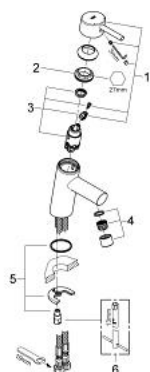

32 240 10E **CONCETTO BASIN MIXER 1/2"**
S-SIZE

PRODUCT DESCRIPTION

- Colour: chrome
- single hole installation
- metal lever
- GROHE SilkMove 28 mm ceramic cartridge
- adjustable flow rate limiter
- with temperature limiter
- GROHE LongLife finish
- GROHE EcoJoy - less water, perfect flow
- maximum flow rate (at 3 bar): 5 l/min
- SpeedClean mousseur
- GROHE FastFixation installation system with centering support
- smooth body
- flexible connection hoses
- min. recommended pressure 1.0 bar
- noise classification I in accordance with DIN 4109

32 240 10E **CONCETTO BASIN MIXER 1/2"**
S-SIZE

SPARE PARTS

- 1: Lever (Spare part-nr. 46753000)
- 2: retaining ring (Spare part-nr. 46715000)
- 3: Cartridge (Spare part-nr. 46580000)
- 4: Mousseur (Spare part-nr. 13935000)
- 5: Shank mounting kit (Spare part-nr. 46249000)
- 7: Mounting wrench (Spare part-nr. 19017000)*
- 7: Base plate (Spare part-nr. 48165000)*