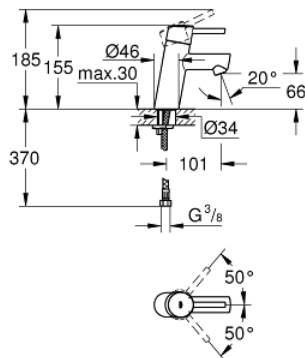

32 240 10E **CONCETTO BASIN MIXER 1/2"**
S-SIZE

PRODUCT DESCRIPTION

- Colour: chrome
- single hole installation
- metal lever
- GROHE SilkMove 28 mm ceramic cartridge
- adjustable flow rate limiter
- with temperature limiter
- GROHE LongLife finish
- GROHE EcoJoy - less water, perfect flow
- maximum flow rate (at 3 bar): 5 l/min
- SpeedClean mousseur
- GROHE FastFixation installation system with centering support
- smooth body
- flexible connection hoses
- min. recommended pressure 1.0 bar
- noise classification I in accordance with DIN 4109

32 240 10E **CONCETTO BASIN MIXER 1/2"**
S-SIZE

SPARE PARTS

- 1: Lever (Spare part-nr. 46753000)
- 2: retaining ring (Spare part-nr. 46715000)
- 3: Cartridge (Spare part-nr. 46580000)
- 4: Mousseur (Spare part-nr. 13935000)
- 5: Shank mounting kit (Spare part-nr. 46249000)
- 7: Mounting wrench (Spare part-nr. 19017000)*
- 7: Base plate (Spare part-nr. 48165000)*