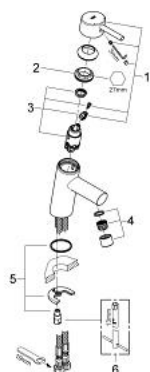

32 240 10E **CONCETTO BASIN MIXER 1/2"** **S-SIZE**

PRODUCT DESCRIPTION

- Tyc: Chrome
- single hole installation
- metal lever
- GROHE SilkMove 28 mm ceramic cartridge
- adjustable flow rate limiter
- with temperature limiter
- GROHE LongLife finish
- GROHE EcoJoy - Less water, perfect flow
- maximum flow rate (at 3 bar): 5 l/min
- SpeedClean mousseur
- GROHE FastFixation installation system with centering support
- smooth body
- flexible connection hoses
- min. recommended pressure 1.0 bar
- noise classification I in accordance with DIN 4109

32 240 10E **CONCETTO BASIN MIXER 1/2"**
S-SIZE

SPARE PARTS

- 1: Lever (Spare part-nr. 46753000)
- 2: Fitting ring (Spare part-nr. 46715000)
- 3: Cartridge (Spare part-nr. 46580000)
- 4: Mousseur (Spare part-nr. 13935000)
- 5: Shank mounting kit (Spare part-nr. 46249000)
- 7: Mounting wrench (Spare part-nr. 19017000)*
- 7: Base plate (Spare part-nr. 48165000)*