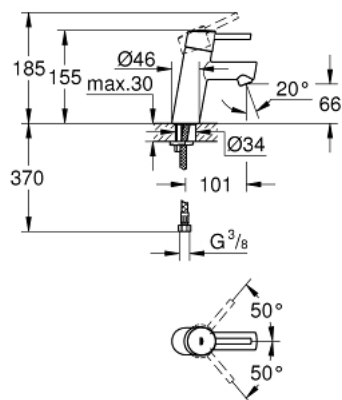

32 240 10E **CONCETTO BASIN MIXER 1/2"** **S-SIZE**

PRODUCT DESCRIPTION

- Tyc: Chrome
- single hole installation
- metal lever
- GROHE SilkMove 28 mm ceramic cartridge
- adjustable flow rate limiter
- with temperature limiter
- GROHE LongLife finish
- GROHE EcoJoy - Less water, perfect flow
- maximum flow rate (at 3 bar): 5 l/min
- SpeedClean mousseur
- GROHE FastFixation installation system with centering support
- smooth body
- flexible connection hoses
- min. recommended pressure 1.0 bar
- noise classification I in accordance with DIN 4109

32 240 10E **CONCETTO BASIN MIXER 1/2"**
S-SIZE

SPARE PARTS

- 1: Lever (Spare part-nr. 46753000)
- 2: Fitting ring (Spare part-nr. 46715000)
- 3: Cartridge (Spare part-nr. 46580000)
- 4: Mousseur (Spare part-nr. 13935000)
- 5: Shank mounting kit (Spare part-nr. 46249000)
- 7: Mounting wrench (Spare part-nr. 19017000)*
- 7: Base plate (Spare part-nr. 48165000)*