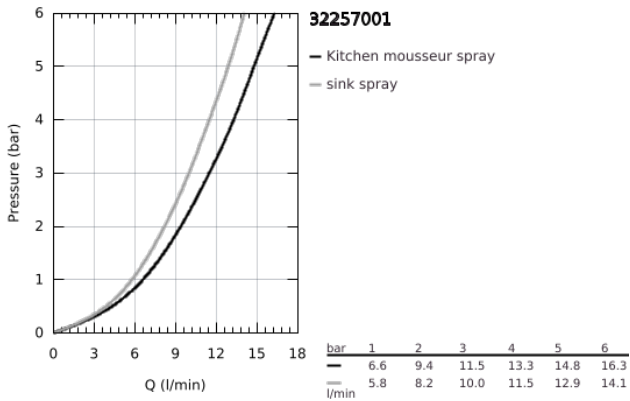

32 257 001 EURODISC SINGLE-LEVER SINK MIXER 1/2"

PRODUCT DESCRIPTION

- Colour: chrome
- low spout
- single hole installation
- GROHE LongLife finish
- GROHE SilkMove 35 mm ceramic cartridge
- Pull-Out spray for greater flexibility
- Easy Docking Function guarantees easy retraction and smooth docking back to the starting position
- Dual Spray - switch between mousseur and SpeedClean shower jet using diverter
- adjustable flow rate limiter
- swivel cast spout
- swivel area 140°
- flexible connection hoses
- rapid installation system
- maximum flow rate (at 3 bar): 11.5 l/min
- min. recommended pressure 1.0 bar

32 257 001 EURODISC SINGLE-LEVER SINK MIXER 1/2"

SPARE PARTS

- 1: Lever (Spare part-nr. 46568000)
- 2: Cap (Spare part-nr. 46716000)
- 3: Cartridge (Spare part-nr. 46374000)
- 4: Pull-Out spray (Spare part-nr. 46312IE0)
- 4.1: Mousseur (Spare part-nr. 13952000)
- 4.2: Non-return valve (Spare part-nr. 08565000)
- 4.3: Dirt strainer (Spare part-nr. 0676800M)
- 5: Hose for sink mixer with pull-out dual spray or mousseur (Spare part-nr. 48293000)
- 6: Shank mounting kit (Spare part-nr. 46346000)
- 7: Quick coupling (Spare part-nr. 46338000)
- 8: Support plate (Spare part-nr. 05334000)