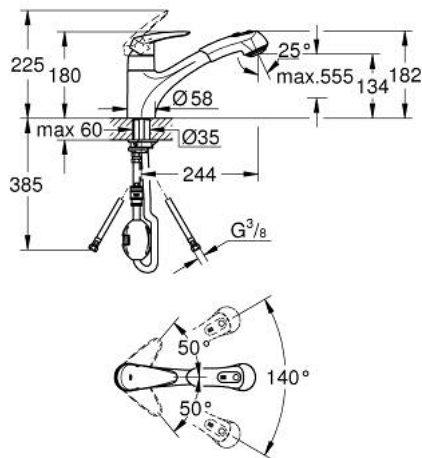

32 257 001 EURODISC SINGLE-LEVER SINK MIXER 1/2"

PRODUCT DESCRIPTION

- Colour: chrome
- low spout
- single hole installation
- GROHE LongLife finish
- GROHE SilkMove 35 mm ceramic cartridge
- Pull-Out spray for greater flexibility
- Easy Docking Function guarantees easy retraction and smooth docking back to the starting position
- Dual Spray - switch between mousseur and SpeedClean shower jet using diverter
- adjustable flow rate limiter
- swivel cast spout
- swivel area 140°
- flexible connection hoses
- rapid installation system
- maximum flow rate (at 3 bar): 11.5 l/min
- min. recommended pressure 1.0 bar

32 257 001 EURODISC SINGLE-LEVER SINK MIXER 1/2"

SPARE PARTS

- 1: Lever (Spare part-nr. 46568000)
- 2: Cap (Spare part-nr. 46716000)
- 3: Cartridge (Spare part-nr. 46374000)
- 4: Pull-Out spray (Spare part-nr. 46312IE0)
- 4.1: Mousseur (Spare part-nr. 13952000)
- 4.2: Non-return valve (Spare part-nr. 08565000)
- 4.3: Dirt strainer (Spare part-nr. 0676800M)
- 5: Hose for sink mixer with pull-out dual spray or mousseur (Spare part-nr. 48293000)
- 6: Shank mounting kit (Spare part-nr. 46346000)
- 7: Quick coupling (Spare part-nr. 46338000)
- 8: Support plate (Spare part-nr. 05334000)