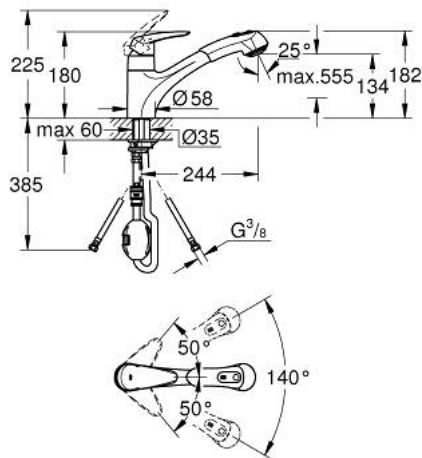

32 257 001 EURODISC SINGLE-LEVER SINK MIXER 1/2"

PRODUCT DESCRIPTION

- Tyc: Chrome
- low spout
- single hole installation
- GROHE LongLife finish
- GROHE SilkMove 35 mm ceramic cartridge
- Pull-Out spray for greater flexibility
- Easy Docking Function guarantees easy retraction and smooth docking back to the starting position
- Dual Spray - switch between mousseur and SpeedClean shower jet using diverter
- adjustable flow rate limiter
- swivel cast spout
- swivel area 140°
- flexible connection hoses
- rapid installation system
- maximum flow rate (at 3 bar): 11.5 l/min
- min. recommended pressure 1.0 bar

32 257 001 EURODISC SINGLE-LEVER SINK MIXER 1/2"

SPARE PARTS

- 1: Lever (Spare part-nr. 46568000)
- 2: Cap (Spare part-nr. 46716000)
- 3: Cartridge (Spare part-nr. 46374000)
- 4: Pull-Out spray (Spare part-nr. 46312IE0)
- 4.1: Mousseur (Spare part-nr. 13952000)
- 4.2: Non-return valve (Spare part-nr. 08565000)
- 4.3: Dirt strainer (Spare part-nr. 0676800M)
- 5: Hose for sink mixer with pull-out dual spray or mousseur (Spare part-nr. 48293000)
- 6: Shank mounting kit (Spare part-nr. 46346000)
- 7: Quick coupling (Spare part-nr. 46338000)
- 8: Support plate (Spare part-nr. 05334000)