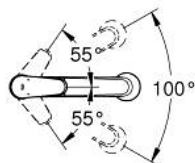

32 257 002 EURODISC COSMOPOLITAN SINGLE-LEVER SINK MIXER 1/2"

PRODUCT DESCRIPTION

- Colour: chrome
- medium spout
- single hole installation
- GROHE LongLife finish
- GROHE SilkMove 35 mm ceramic cartridge
- Pull-Out spray for greater flexibility
- Easy Docking Function guarantees easy retraction and smooth docking back to the starting position
- Dual Spray - switch between laminar spray and shower jet
- automatic return to mousseur
- adjustable flow rate limiter
- swivel cast spout
- swivel range 100°
- protected against backflow
- flexible connection hoses
- rapid installation system
- maximum flow rate (at 3 bar): 11 l/min
- min. recommended pressure 1.0 bar

32 257 002 EURODISC COSMOPOLITAN SINGLE-LEVER SINK MIXER 1/2"

SPARE PARTS

- 1: Lever (Spare part-nr. 46738000)
 - 2: Cap (Spare part-nr. 46492000)
 - 3: Screw ring (Spare part-nr. 46815000)
 - 4: Cartridge (Spare part-nr. 46374000)
 - 5: Pull-Out spray (Spare part-nr. 46769000)
 - 5.1: Mousseur (Spare part-nr. 46711000)
 - 5.2: Non-return valve (Spare part-nr. 08565000)
 - 5.3: Dirt strainer (Spare part-nr. 0676800M)
 - 6: Hose for sink mixer with pull-out dual spray or mousseur (Spare part-nr. 48293000)
 - 7: Seal kit (Spare part-nr. 46760000)
 - 8: Shank mounting kit (Spare part-nr. 46346000)
 - 9: Quick coupling (Spare part-nr. 46338000)
 - 10: Support plate (Spare part-nr. 05334000)
 - 11: Socket spanner (Spare part-nr. 19332000)*
- * Optional accessories