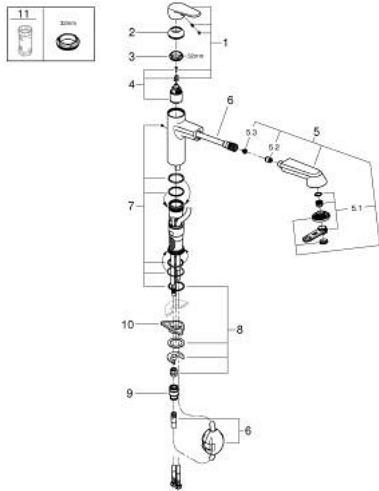

32 257 002 EURODISC COSMOPOLITAN SINGLE-LEVER SINK MIXER 1/2"

PRODUCT DESCRIPTION

- Colour: chrome
- medium spout
- single hole installation
- GROHE LongLife finish
- GROHE SilkMove 35 mm ceramic cartridge
- Pull-Out spray for greater flexibility
- Easy Docking Function guarantees easy retraction and smooth docking back to the starting position
- Dual Spray - switch between laminar spray and shower jet
- automatic return to mousseur
- adjustable flow rate limiter
- swivel cast spout
- swivel range 100°
- protected against backflow
- flexible connection hoses
- rapid installation system
- maximum flow rate (at 3 bar): 11 l/min
- min. recommended pressure 1.0 bar

32 257 002 EURODISC COSMOPOLITAN SINGLE-LEVER SINK MIXER 1/2"

SPARE PARTS

- 1: Lever (Spare part-nr. 46738000)
 - 2: Cap (Spare part-nr. 46492000)
 - 3: Screw ring (Spare part-nr. 46815000)
 - 4: Cartridge (Spare part-nr. 46374000)
 - 5: Pull-Out spray (Spare part-nr. 46769000)
 - 5.1: Mousseur (Spare part-nr. 46711000)
 - 5.2: Non-return valve (Spare part-nr. 08565000)
 - 5.3: Dirt strainer (Spare part-nr. 0676800M)
 - 6: Hose for sink mixer with pull-out dual spray or mousseur (Spare part-nr. 48293000)
 - 7: Seal kit (Spare part-nr. 46760000)
 - 8: Shank mounting kit (Spare part-nr. 46346000)
 - 9: Quick coupling (Spare part-nr. 46338000)
 - 10: Support plate (Spare part-nr. 05334000)
 - 11: Socket spanner (Spare part-nr. 19332000)*
- * Optional accessories