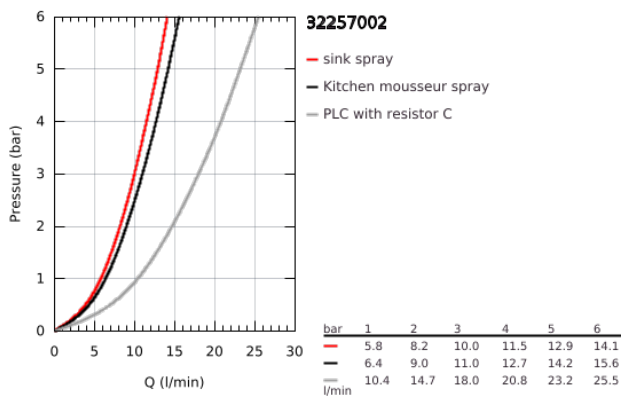

32 257 002 EURODISC COSMOPOLITAN SINGLE-LEVER SINK MIXER 1/2"

PRODUCT DESCRIPTION

- Colour: chrome
- medium spout
- single hole installation
- GROHE LongLife finish
- GROHE SilkMove 35 mm ceramic cartridge
- Pull-Out spray for greater flexibility
- Easy Docking Function guarantees easy retraction and smooth docking back to the starting position
- Dual Spray - switch between laminar spray and shower jet
- automatic return to mousseur
- adjustable flow rate limiter
- swivel cast spout
- swivel range 100°
- protected against backflow
- flexible connection hoses
- rapid installation system
- maximum flow rate (at 3 bar): 11 l/min
- min. recommended pressure 1.0 bar

32 257 002 EURODISC COSMOPOLITAN SINGLE-LEVER SINK MIXER 1/2"

SPARE PARTS

- 1: Lever (Spare part-nr. 46738000)
 - 2: Cap (Spare part-nr. 46492000)
 - 3: Screw ring (Spare part-nr. 46815000)
 - 4: Cartridge (Spare part-nr. 46374000)
 - 5: Pull-Out spray (Spare part-nr. 46769000)
 - 5.1: Mousseur (Spare part-nr. 46711000)
 - 5.2: Non-return valve (Spare part-nr. 08565000)
 - 5.3: Dirt strainer (Spare part-nr. 0676800M)
 - 6: Hose for sink mixer with pull-out dual spray or mousseur (Spare part-nr. 48293000)
 - 7: Seal kit (Spare part-nr. 46760000)
 - 8: Shank mounting kit (Spare part-nr. 46346000)
 - 9: Quick coupling (Spare part-nr. 46338000)
 - 10: Support plate (Spare part-nr. 05334000)
 - 11: Socket spanner (Spare part-nr. 19332000)*
- * Optional accessories