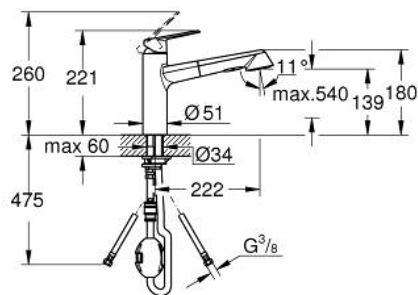

32 257 002 EURODISC COSMOPOLITAN SINGLE-LEVER SINK MIXER 1/2"

PRODUCT DESCRIPTION

- Colour: chrome
- medium spout
- single hole installation
- GROHE LongLife finish
- GROHE SilkMove 35 mm ceramic cartridge
- Pull-Out spray for greater flexibility
- Easy Docking Function guarantees easy retraction and smooth docking back to the starting position
- Dual Spray - switch between laminar spray and shower jet
- automatic return to mousseur
- adjustable flow rate limiter
- swivel cast spout
- swivel range 100°
- protected against backflow
- flexible connection hoses
- rapid installation system
- maximum flow rate (at 3 bar): 11 l/min
- min. recommended pressure 1.0 bar

32 257 002 EURODISC COSMOPOLITAN SINGLE-LEVER SINK MIXER 1/2"

SPARE PARTS

- 1: Lever (Spare part-nr. 46738000)
 - 2: Cap (Spare part-nr. 46492000)
 - 3: Screw ring (Spare part-nr. 46815000)
 - 4: Cartridge (Spare part-nr. 46374000)
 - 5: Pull-Out spray (Spare part-nr. 46769000)
 - 5.1: Mousseur (Spare part-nr. 46711000)
 - 5.2: Non-return valve (Spare part-nr. 08565000)
 - 5.3: Dirt strainer (Spare part-nr. 0676800M)
 - 6: Hose for sink mixer with pull-out dual spray or mousseur (Spare part-nr. 48293000)
 - 7: Seal kit (Spare part-nr. 46760000)
 - 8: Shank mounting kit (Spare part-nr. 46346000)
 - 9: Quick coupling (Spare part-nr. 46338000)
 - 10: Support plate (Spare part-nr. 05334000)
 - 11: Socket spanner (Spare part-nr. 19332000)*
- * Optional accessories