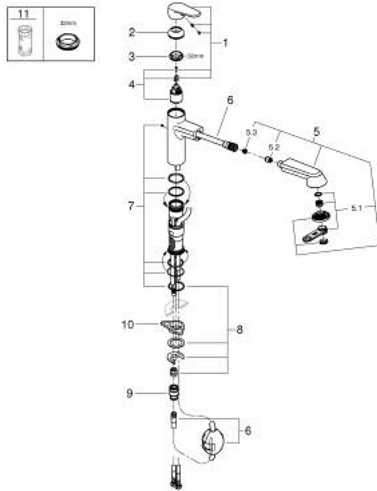

32 257 002 EURODISC COSMOPOLITAN SINGLE-LEVER SINK MIXER 1/2"

PRODUCT DESCRIPTION

- Tyc: Chrome
- medium spout
- single hole installation
- GROHE LongLife finish
- GROHE SilkMove 35 mm ceramic cartridge
- Pull-Out spray for greater flexibility
- Easy Docking Function guarantees easy retraction and smooth docking back to the starting position
- Dual Spray - switch between laminar spray and shower jet
- automatic return to mousseur
- adjustable flow rate limiter
- swivel cast spout
- swivel area 100°
- protected against backflow
- flexible connection hoses
- rapid installation system
- maximum flow rate (at 3 bar): 11 l/min
- min. recommended pressure 1.0 bar

32 257 002 EURODISC COSMOPOLITAN SINGLE-LEVER SINK MIXER 1/2"

SPARE PARTS

- 1: Lever (Spare part-nr. 46738000)
 - 2: Cap (Spare part-nr. 46492000)
 - 3: Screw ring (Spare part-nr. 46815000)
 - 4: Cartridge (Spare part-nr. 46374000)
 - 5: Pull-Out spray (Spare part-nr. 46769000)
 - 5.1: Mousseur (Spare part-nr. 46711000)
 - 5.2: Non-return valve (Spare part-nr. 08565000)
 - 5.3: Dirt strainer (Spare part-nr. 0676800M)
 - 6: Hose for sink mixer with pull-out dual spray or mousseur (Spare part-nr. 48293000)
 - 7: Seal kit (Spare part-nr. 46760000)
 - 8: Shank mounting kit (Spare part-nr. 46346000)
 - 9: Quick coupling (Spare part-nr. 46338000)
 - 10: Support plate (Spare part-nr. 05334000)
 - 11: Socket spanner (Spare part-nr. 19332000)*
- * Optional accessories