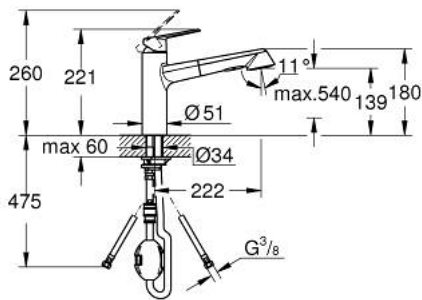

32 257 002 EURODISC COSMOPOLITAN SINGLE-LEVER SINK MIXER 1/2"

PRODUCT DESCRIPTION

- Tyc: Chrome
- medium spout
- single hole installation
- GROHE LongLife finish
- GROHE SilkMove 35 mm ceramic cartridge
- Pull-Out spray for greater flexibility
- Easy Docking Function guarantees easy retraction and smooth docking back to the starting position
- Dual Spray - switch between laminar spray and shower jet
- automatic return to mousseur
- adjustable flow rate limiter
- swivel cast spout
- swivel area 100°
- protected against backflow
- flexible connection hoses
- rapid installation system
- maximum flow rate (at 3 bar): 11 l/min
- min. recommended pressure 1.0 bar

32 257 002 EURODISC COSMOPOLITAN SINGLE-LEVER SINK MIXER 1/2"

SPARE PARTS

- 1: Lever (Spare part-nr. 46738000)
 - 2: Cap (Spare part-nr. 46492000)
 - 3: Screw ring (Spare part-nr. 46815000)
 - 4: Cartridge (Spare part-nr. 46374000)
 - 5: Pull-Out spray (Spare part-nr. 46769000)
 - 5.1: Mousseur (Spare part-nr. 46711000)
 - 5.2: Non-return valve (Spare part-nr. 08565000)
 - 5.3: Dirt strainer (Spare part-nr. 0676800M)
 - 6: Hose for sink mixer with pull-out dual spray or mousseur (Spare part-nr. 48293000)
 - 7: Seal kit (Spare part-nr. 46760000)
 - 8: Shank mounting kit (Spare part-nr. 46346000)
 - 9: Quick coupling (Spare part-nr. 46338000)
 - 10: Support plate (Spare part-nr. 05334000)
 - 11: Socket spanner (Spare part-nr. 19332000)*
- * Optional accessories