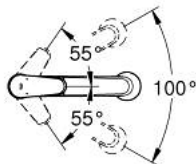

32 257 002 EURODISC COSMOPOLITAN SINGLE-LEVER SINK MIXER 1/2"

PRODUCT DESCRIPTION

- Tyc: Chrome
- medium spout
- single hole installation
- GROHE LongLife finish
- GROHE SilkMove 35 mm ceramic cartridge
- Pull-Out spray for greater flexibility
- Easy Docking Function guarantees easy retraction and smooth docking back to the starting position
- Dual Spray - switch between laminar spray and shower jet
- automatic return to mousseur
- adjustable flow rate limiter
- swivel cast spout
- swivel area 100°
- protected against backflow
- flexible connection hoses
- rapid installation system
- maximum flow rate (at 3 bar): 11 l/min
- min. recommended pressure 1.0 bar

32 257 002 EURODISC COSMOPOLITAN SINGLE-LEVER SINK MIXER 1/2"

SPARE PARTS

- 1: Lever (Spare part-nr. 46738000)
 - 2: Cap (Spare part-nr. 46492000)
 - 3: Screw ring (Spare part-nr. 46815000)
 - 4: Cartridge (Spare part-nr. 46374000)
 - 5: Pull-Out spray (Spare part-nr. 46769000)
 - 5.1: Mousseur (Spare part-nr. 46711000)
 - 5.2: Non-return valve (Spare part-nr. 08565000)
 - 5.3: Dirt strainer (Spare part-nr. 0676800M)
 - 6: Hose for sink mixer with pull-out dual spray or mousseur (Spare part-nr. 48293000)
 - 7: Seal kit (Spare part-nr. 46760000)
 - 8: Shank mounting kit (Spare part-nr. 46346000)
 - 9: Quick coupling (Spare part-nr. 46338000)
 - 10: Support plate (Spare part-nr. 05334000)
 - 11: Socket spanner (Spare part-nr. 19332000)*
- * Optional accessories