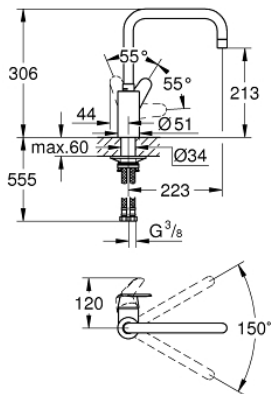

32 259 003 EURODISC COSMOPOLITAN SINGLE-LEVER SINK MIXER 1/2"

PRODUCT DESCRIPTION

- Colour: chrome
- high spout
- single hole installation
- GROHE LongLife finish
- GROHE SilkMove 35 mm ceramic cartridge
- Protected Water Ways no contact of water with lead or nickel inside the tap
- adjustable flow rate limiter
- swivel tubular spout, swivel area 150°
- mousseur
- flexible connection hoses
- metal fixation set
- maximum flow rate (at 3 bar): 10 l/min

32 259 003 **EURODISC COSMOPOLITAN SINGLE-LEVER SINK MIXER 1/2"**

SPARE PARTS

- 1: Lever (Spare part-nr. 46741000)
 - 2: Mousseur (Spare part-nr. 48418000)
 - 3: Cartridge (Spare part-nr. 46374000)
 - 4: Mounting set (Spare part-nr. 48477000)
 - 5: Socket spanner (Spare part-nr. 19332000)*
- * Optional accessories