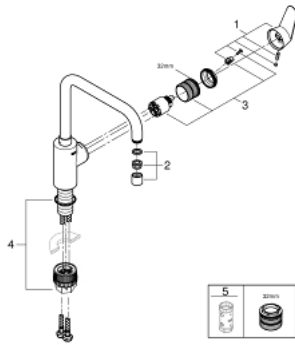

32 259 003 EURODISC COSMOPOLITAN SINGLE-LEVER SINK MIXER 1/2"

PRODUCT DESCRIPTION

- Colour: chrome
- high spout
- single hole installation
- GROHE LongLife finish
- GROHE SilkMove 35 mm ceramic cartridge
- Protected Water Ways no contact of water with lead or nickel inside the tap
- adjustable flow rate limiter
- swivel tubular spout, swivel area 150°
- mousseur
- flexible connection hoses
- metal fixation set
- maximum flow rate (at 3 bar): 10 l/min

32 259 003 **EURODISC COSMOPOLITAN SINGLE-LEVER SINK MIXER 1/2"**

SPARE PARTS

- 1: Lever (Spare part-nr. 46741000)
 - 2: Mousseur (Spare part-nr. 48418000)
 - 3: Cartridge (Spare part-nr. 46374000)
 - 4: Mounting set (Spare part-nr. 48477000)
 - 5: Socket spanner (Spare part-nr. 19332000)*
- * Optional accessories