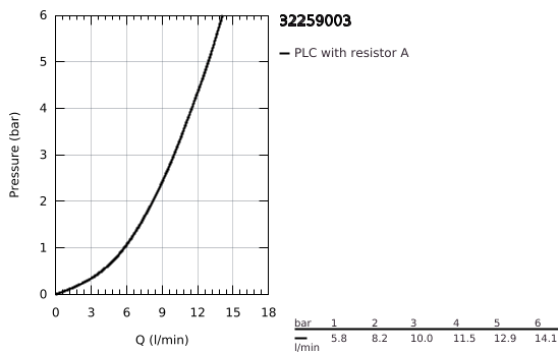

32 259 003 EURODISC COSMOPOLITAN SINGLE-LEVER SINK MIXER 1/2"

PRODUCT DESCRIPTION

- Colour: chrome
- high spout
- single hole installation
- GROHE LongLife finish
- GROHE SilkMove 35 mm ceramic cartridge
- Protected Water Ways no contact of water with lead or nickel inside the tap
- adjustable flow rate limiter
- swivel tubular spout, swivel area 150°
- mousseur
- flexible connection hoses
- metal fixation set
- maximum flow rate (at 3 bar): 10 l/min

32 259 003 **EURODISC COSMOPOLITAN SINGLE-LEVER SINK MIXER 1/2"**

SPARE PARTS

- 1: Lever (Spare part-nr. 46741000)
 - 2: Mousseur (Spare part-nr. 48418000)
 - 3: Cartridge (Spare part-nr. 46374000)
 - 4: Mounting set (Spare part-nr. 48477000)
 - 5: Socket spanner (Spare part-nr. 19332000)*
- * Optional accessories