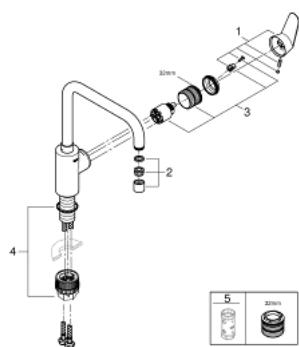

32 259 003 **EURODISC COSMOPOLITAN SINGLE-LEVER SINK MIXER 1/2"**

**PRODUCT DESCRIPTION**

- Tyc: Chrome
- high spout
- single hole installation
- GROHE LongLife finish
- GROHE SilkMove 35 mm ceramic cartridge
- Protected Water Ways no contact of water with lead or nickel inside the tap
- adjustable flow rate limiter
- swivel tubular spout, swivel area 150°
- mousseur
- flexible connection hoses
- metal fixation set
- maximum flow rate (at 3 bar): 10 l/min

32 259 003 **EURODISC COSMOPOLITAN SINGLE-LEVER SINK MIXER 1/2"**

**SPARE PARTS**

- 1: Lever (Spare part-nr. 46741000)
  - 2: Mousseur (Spare part-nr. 48418000)
  - 3: Cartridge (Spare part-nr. 46374000)
  - 4: Mounting set (Spare part-nr. 48477000)
  - 5: Socket spanner (Spare part-nr. 19332000)\*
- \* Optional accessories