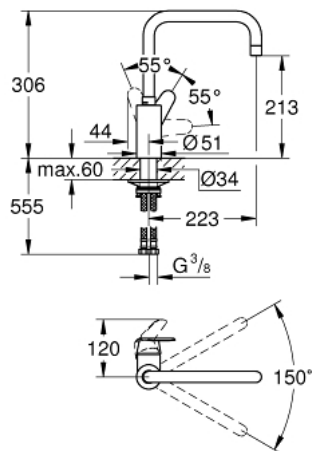

32 259 003 **EURODISC COSMOPOLITAN SINGLE-LEVER SINK MIXER 1/2"**

**PRODUCT DESCRIPTION**

- Tyc: Chrome
- high spout
- single hole installation
- GROHE LongLife finish
- GROHE SilkMove 35 mm ceramic cartridge
- Protected Water Ways no contact of water with lead or nickel inside the tap
- adjustable flow rate limiter
- swivel tubular spout, swivel area 150°
- mousseur
- flexible connection hoses
- metal fixation set
- maximum flow rate (at 3 bar): 10 l/min

32 259 003 **EURODISC COSMOPOLITAN SINGLE-LEVER SINK MIXER 1/2"**

**SPARE PARTS**

- 1: Lever (Spare part-nr. 46741000)
  - 2: Mousseur (Spare part-nr. 48418000)
  - 3: Cartridge (Spare part-nr. 46374000)
  - 4: Mounting set (Spare part-nr. 48477000)
  - 5: Socket spanner (Spare part-nr. 19332000)\*
- \* Optional accessories