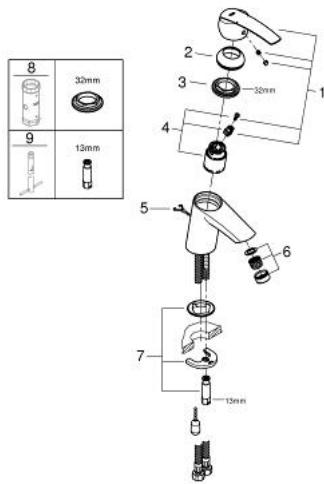

32 277 001 **START BASIN MIXER 1/2"**  
**S-SIZE**

**PRODUCT DESCRIPTION**

- Colour: chrome
- single hole installation
- metal lever
- GROHE SilkMove 35 mm ceramic cartridge
- with temperature limiter
- adjustable flow rate limiter
- GROHE LongLife finish
- mousseur 5.7 l/min
- retractable chain
- flexible connection hoses
- GROHE FastFixation rapid installation system

32 277 001 **START BASIN MIXER 1/2"**  
**S-SIZE**

**SPARE PARTS**

- 1: Lever (Spare part-nr. 46897000)
  - 2: Cap (Spare part-nr. 46492000)
  - 3: Screw coupling (Spare part-nr. 46460000)
  - 4: Cartridge (Spare part-nr. 46374000)
  - 5: Chain support (Spare part-nr. 06815000)
  - 6: Mousseur (Spare part-nr. 48159000)
  - 7: Shank mounting kit (Spare part-nr. 46671000)
  - 8: Socket spanner (Spare part-nr. 19332000)\*
  - 9: Mounting wrench (Spare part-nr. 19017000)\*
- \* Optional accessories