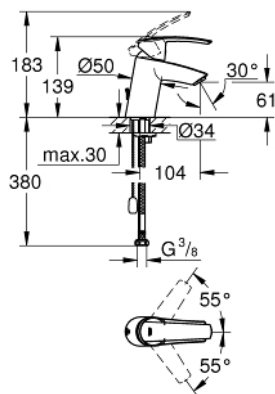

32 277 001 **START BASIN MIXER 1/2"**  
**S-SIZE**

**PRODUCT DESCRIPTION**

- Colour: chrome
- single hole installation
- metal lever
- GROHE SilkMove 35 mm ceramic cartridge
- with temperature limiter
- adjustable flow rate limiter
- GROHE LongLife finish
- mousseur 5.7 l/min
- retractable chain
- flexible connection hoses
- GROHE FastFixation rapid installation system

32 277 001 **START BASIN MIXER 1/2"**  
**S-SIZE**

**SPARE PARTS**

- 1: Lever (Spare part-nr. 46897000)
  - 2: Cap (Spare part-nr. 46492000)
  - 3: Screw coupling (Spare part-nr. 46460000)
  - 4: Cartridge (Spare part-nr. 46374000)
  - 5: Chain support (Spare part-nr. 06815000)
  - 6: Mousseur (Spare part-nr. 48159000)
  - 7: Shank mounting kit (Spare part-nr. 46671000)
  - 8: Socket spanner (Spare part-nr. 19332000)\*
  - 9: Mounting wrench (Spare part-nr. 19017000)\*
- \* Optional accessories