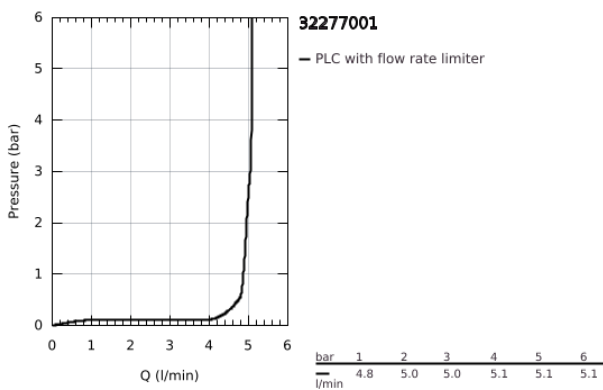

32 277 001 **START BASIN MIXER 1/2"**  
**S-SIZE**

**PRODUCT DESCRIPTION**

- Colour: chrome
- single hole installation
- metal lever
- GROHE SilkMove 35 mm ceramic cartridge
- with temperature limiter
- adjustable flow rate limiter
- GROHE LongLife finish
- mousseur 5.7 l/min
- retractable chain
- flexible connection hoses
- GROHE FastFixation rapid installation system

32 277 001 **START BASIN MIXER 1/2"**  
**S-SIZE**

**SPARE PARTS**

- 1: Lever (Spare part-nr. 46897000)
  - 2: Cap (Spare part-nr. 46492000)
  - 3: Screw coupling (Spare part-nr. 46460000)
  - 4: Cartridge (Spare part-nr. 46374000)
  - 5: Chain support (Spare part-nr. 06815000)
  - 6: Mousseur (Spare part-nr. 48159000)
  - 7: Shank mounting kit (Spare part-nr. 46671000)
  - 8: Socket spanner (Spare part-nr. 19332000)\*
  - 9: Mounting wrench (Spare part-nr. 19017000)\*
- \* Optional accessories