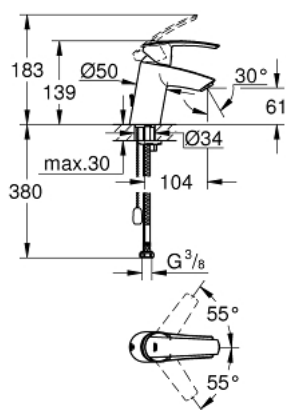

32 277 001 **START BASIN MIXER 1/2"**
S-SIZE

PRODUCT DESCRIPTION

- Tyc: Chrome
- single hole installation
- metal lever
- GROHE SilkMove 35 mm ceramic cartridge
- with temperature limiter
- adjustable flow rate limiter
- GROHE LongLife finish
- mousseur 5.7 l/min
- retractable chain
- flexible connection hoses
- GROHE FastFixation rapid installation system

32 277 001 **START BASIN MIXER 1/2"**
S-SIZE

SPARE PARTS

- 1: Lever (Spare part-nr. 46897000)
 - 2: Cap (Spare part-nr. 46492000)
 - 3: Screw coupling (Spare part-nr. 46460000)
 - 4: Cartridge (Spare part-nr. 46374000)
 - 5: Chain (Spare part-nr. 06815000)
 - 6: Mousseur (Spare part-nr. 48159000)
 - 7: Shank mounting kit (Spare part-nr. 46671000)
 - 8: Socket spanner (Spare part-nr. 19332000)*
 - 9: Mounting wrench (Spare part-nr. 19017000)*
- * Optional accessories