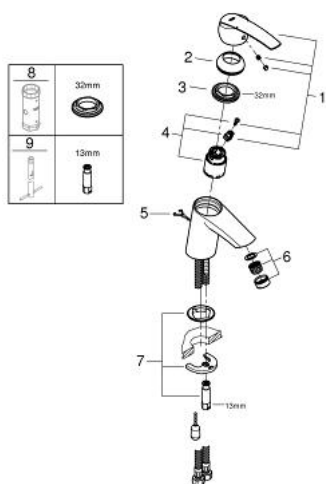

32 277 001 **START BASIN MIXER 1/2"**
S-SIZE

PRODUCT DESCRIPTION

- Tyc: Chrome
- single hole installation
- metal lever
- GROHE SilkMove 35 mm ceramic cartridge
- with temperature limiter
- adjustable flow rate limiter
- GROHE LongLife finish
- mousseur 5.7 l/min
- retractable chain
- flexible connection hoses
- GROHE FastFixation rapid installation system

32 277 001 **START BASIN MIXER 1/2"**
S-SIZE

SPARE PARTS

- 1: Lever (Spare part-nr. 46897000)
 - 2: Cap (Spare part-nr. 46492000)
 - 3: Screw coupling (Spare part-nr. 46460000)
 - 4: Cartridge (Spare part-nr. 46374000)
 - 5: Chain (Spare part-nr. 06815000)
 - 6: Mousseur (Spare part-nr. 48159000)
 - 7: Shank mounting kit (Spare part-nr. 46671000)
 - 8: Socket spanner (Spare part-nr. 19332000)*
 - 9: Mounting wrench (Spare part-nr. 19017000)*
- * Optional accessories