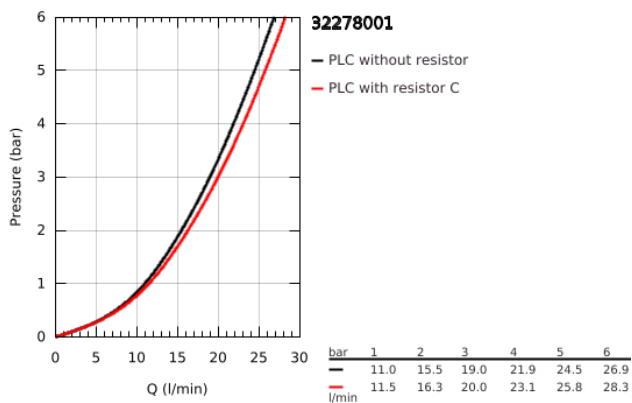

## 32 278 001 START SINGLE-LEVER BATH MIXER 1/2"

### PRODUCT DESCRIPTION

- Colour: chrome
- wall mounted
- metal lever
- GROHE SilkMove 35 mm ceramic cartridge
- with temperature limiter
- adjustable flow rate limiter
- GROHE LongLife finish
- automatic diverter: bath/shower
- shower outlet 1/2" with integrated non-return valve
- mousseur
- S-unions
- escutcheon and shaft sealing
- protected against backflow