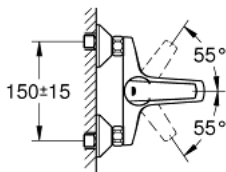

## 32 278 001 START SINGLE-LEVER BATH MIXER 1/2"

### PRODUCT DESCRIPTION

- Colour: chrome
- wall mounted
- metal lever
- GROHE SilkMove 35 mm ceramic cartridge
- with temperature limiter
- adjustable flow rate limiter
- GROHE LongLife finish
- automatic diverter: bath/shower
- shower outlet 1/2" with integrated non-return valve
- mousseur
- S-unions
- escutcheon and shaft sealing
- protected against backflow

## 32 278 001 **START SINGLE-LEVER BATH MIXER 1/2"**

### SPARE PARTS

- 1: Lever (Spare part-nr. 46898000)
  - 2: Cap (Spare part-nr. 46899000)
  - 3: Cartridge (Spare part-nr. 46374000)
  - 4: Diverter knob (Spare part-nr. 65648000)
  - 5: Diverter (Spare part-nr. 65655000)
  - 6: Non-return valve (Spare part-nr. 08565000)
  - 7: Mousseur (Spare part-nr. 13952000)
  - 8: Screw connection 1/2" (Spare part-nr. 45044000)
  - 9: S-union (Spare part-nr. 12075000)
  - 9.1: Seal (Spare part-nr. 0138600M)
  - 9.2: Escutcheon (Spare part-nr. 0221000M)
  - 10: Extension 3/4", 20 mm (Spare part-nr. 0713000M)\*
  - 11: Socket spanner (Spare part-nr. 19332000)\*
  - 12: Special spanner (Spare part-nr. 19377000)\*
- \* Optional accessories