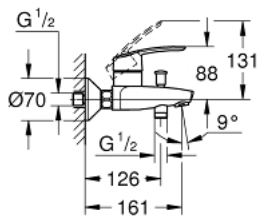

## 32 278 001 START SINGLE-LEVER BATH MIXER 1/2"

### PRODUCT DESCRIPTION

- Colour: chrome
- wall mounted
- metal lever
- GROHE SilkMove 35 mm ceramic cartridge
- with temperature limiter
- adjustable flow rate limiter
- GROHE LongLife finish
- automatic diverter: bath/shower
- shower outlet 1/2" with integrated non-return valve
- mousseur
- S-unions
- escutcheon and shaft sealing
- protected against backflow

## 32 278 001 **START SINGLE-LEVER BATH MIXER 1/2"**

### SPARE PARTS

- 1: Lever (Spare part-nr. 46898000)
  - 2: Cap (Spare part-nr. 46899000)
  - 3: Cartridge (Spare part-nr. 46374000)
  - 4: Diverter knob (Spare part-nr. 65648000)
  - 5: Diverter (Spare part-nr. 65655000)
  - 6: Non-return valve (Spare part-nr. 08565000)
  - 7: Mousseur (Spare part-nr. 13952000)
  - 8: Screw connection 1/2" (Spare part-nr. 45044000)
  - 9: S-union (Spare part-nr. 12075000)
  - 9.1: Seal (Spare part-nr. 0138600M)
  - 9.2: Escutcheon (Spare part-nr. 0221000M)
  - 10: Extension 3/4", 20 mm (Spare part-nr. 0713000M)\*
  - 11: Socket spanner (Spare part-nr. 19332000)\*
  - 12: Special spanner (Spare part-nr. 19377000)\*
- \* Optional accessories