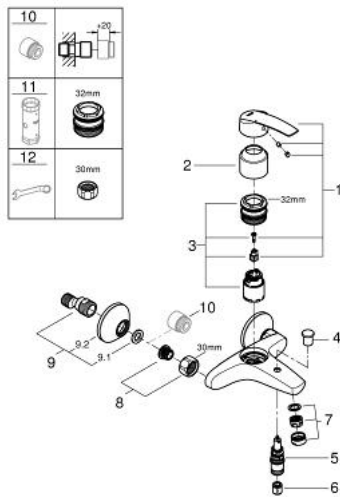

## 32 278 001 START SINGLE-LEVER BATH MIXER 1/2"

### PRODUCT DESCRIPTION

- Colour: chrome
- wall mounted
- metal lever
- GROHE SilkMove 35 mm ceramic cartridge
- with temperature limiter
- adjustable flow rate limiter
- GROHE LongLife finish
- automatic diverter: bath/shower
- shower outlet 1/2" with integrated non-return valve
- mousseur
- S-unions
- escutcheon and shaft sealing
- protected against backflow

## 32 278 001 **START SINGLE-LEVER BATH MIXER 1/2"**

### SPARE PARTS

- 1: Lever (Spare part-nr. 46898000)
  - 2: Cap (Spare part-nr. 46899000)
  - 3: Cartridge (Spare part-nr. 46374000)
  - 4: Diverter knob (Spare part-nr. 65648000)
  - 5: Diverter (Spare part-nr. 65655000)
  - 6: Non-return valve (Spare part-nr. 08565000)
  - 7: Mousseur (Spare part-nr. 13952000)
  - 8: Screw connection 1/2" (Spare part-nr. 45044000)
  - 9: S-union (Spare part-nr. 12075000)
  - 9.1: Seal (Spare part-nr. 0138600M)
  - 9.2: Escutcheon (Spare part-nr. 0221000M)
  - 10: Extension 3/4", 20 mm (Spare part-nr. 0713000M)\*
  - 11: Socket spanner (Spare part-nr. 19332000)\*
  - 12: Special spanner (Spare part-nr. 19377000)\*
- \* Optional accessories