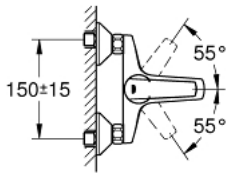

32 278 001 **START SINGLE-LEVER BATH MIXER 1/2"**

PRODUCT DESCRIPTION

- Tyc: Chrome
- wall mounted
- metal lever
- GROHE SilkMove 35 mm ceramic cartridge
- with temperature limiter
- adjustable flow rate limiter
- GROHE LongLife finish
- automatic diverter: bath/shower
- shower outlet 1/2" with integrated non-return valve
- mousseur
- S-unions
- metal wall escutcheons
- protected against backflow

32 278 001 **START SINGLE-LEVER BATH MIXER 1/2"**

SPARE PARTS

- 1: Lever (Spare part-nr. 46898000)
 - 2: Cap (Spare part-nr. 46899000)
 - 3: Cartridge (Spare part-nr. 46374000)
 - 4: Diverter knob (Spare part-nr. 65648000)
 - 5: Diverter (Spare part-nr. 65655000)
 - 6: Non-return valve (Spare part-nr. 08565000)
 - 7: Mousseur (Spare part-nr. 13952000)
 - 8: Screw connection 1/2" (Spare part-nr. 45044000)
 - 9: S-union (Spare part-nr. 12075000)
 - 9.1: Seal (Spare part-nr. 0138600M)
 - 9.2: Escutcheon (Spare part-nr. 0221000M)
 - 10: Extension 3/4", 20 mm (Spare part-nr. 0713000M)*
 - 11: Socket spanner (Spare part-nr. 19332000)*
 - 12: Special spanner (Spare part-nr. 19377000)*
- * Optional accessories