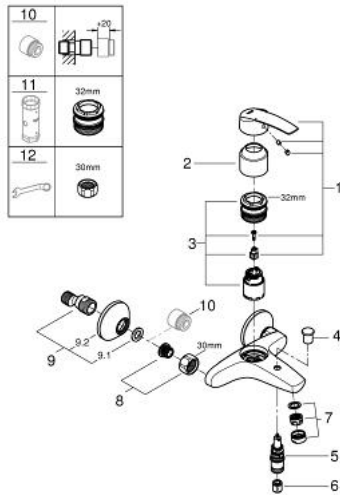

32 278 001 **START SINGLE-LEVER BATH MIXER 1/2"**

PRODUCT DESCRIPTION

- Tyc: Chrome
- wall mounted
- metal lever
- GROHE SilkMove 35 mm ceramic cartridge
- with temperature limiter
- adjustable flow rate limiter
- GROHE LongLife finish
- automatic diverter: bath/shower
- shower outlet 1/2" with integrated non-return valve
- mousseur
- S-unions
- metal wall escutcheons
- protected against backflow

32 278 001 **START SINGLE-LEVER BATH MIXER 1/2"**

SPARE PARTS

- 1: Lever (Spare part-nr. 46898000)
 - 2: Cap (Spare part-nr. 46899000)
 - 3: Cartridge (Spare part-nr. 46374000)
 - 4: Diverter knob (Spare part-nr. 65648000)
 - 5: Diverter (Spare part-nr. 65655000)
 - 6: Non-return valve (Spare part-nr. 08565000)
 - 7: Mousseur (Spare part-nr. 13952000)
 - 8: Screw connection 1/2" (Spare part-nr. 45044000)
 - 9: S-union (Spare part-nr. 12075000)
 - 9.1: Seal (Spare part-nr. 0138600M)
 - 9.2: Escutcheon (Spare part-nr. 0221000M)
 - 10: Extension 3/4", 20 mm (Spare part-nr. 0713000M)*
 - 11: Socket spanner (Spare part-nr. 19332000)*
 - 12: Special spanner (Spare part-nr. 19377000)*
- * Optional accessories