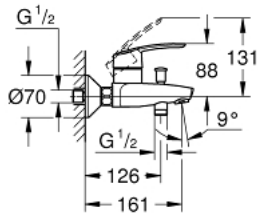

32 278 001 **START SINGLE-LEVER BATH MIXER 1/2"**

PRODUCT DESCRIPTION

- Tyc: Chrome
- wall mounted
- metal lever
- GROHE SilkMove 35 mm ceramic cartridge
- with temperature limiter
- adjustable flow rate limiter
- GROHE LongLife finish
- automatic diverter: bath/shower
- shower outlet 1/2" with integrated non-return valve
- mousseur
- S-unions
- metal wall escutcheons
- protected against backflow

32 278 001 **START SINGLE-LEVER BATH MIXER 1/2"**

SPARE PARTS

- 1: Lever (Spare part-nr. 46898000)
 - 2: Cap (Spare part-nr. 46899000)
 - 3: Cartridge (Spare part-nr. 46374000)
 - 4: Diverter knob (Spare part-nr. 65648000)
 - 5: Diverter (Spare part-nr. 65655000)
 - 6: Non-return valve (Spare part-nr. 08565000)
 - 7: Mousseur (Spare part-nr. 13952000)
 - 8: Screw connection 1/2" (Spare part-nr. 45044000)
 - 9: S-union (Spare part-nr. 12075000)
 - 9.1: Seal (Spare part-nr. 0138600M)
 - 9.2: Escutcheon (Spare part-nr. 0221000M)
 - 10: Extension 3/4", 20 mm (Spare part-nr. 0713000M)*
 - 11: Socket spanner (Spare part-nr. 19332000)*
 - 12: Special spanner (Spare part-nr. 19377000)*
- * Optional accessories