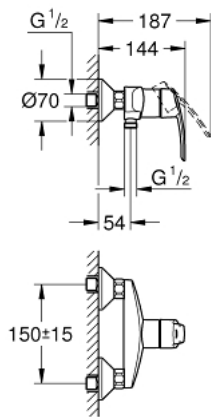

32 279 001 START SINGLE-LEVER SHOWER MIXER 1/2"

PRODUCT DESCRIPTION

- Colour: chrome
- wall mounted
- metal lever
- GROHE SilkMove 35 mm ceramic cartridge
- with temperature limiter
- adjustable flow rate limiter
- GROHE LongLife finish
- shower outlet 1/2" with integrated non-return valve
- S-unions
- escutcheon and shaft sealing
- protected against backflow

32 279 001 **START SINGLE-LEVER SHOWER MIXER 1/2"**

SPARE PARTS

- 1: Lever (Spare part-nr. 46898000)
 - 2: Cap (Spare part-nr. 46899000)
 - 3: Cartridge (Spare part-nr. 46374000)
 - 4: Screw connection 1/2" (Spare part-nr. 45044000)
 - 5: S-union (Spare part-nr. 12075000)
 - 5.1: Seal (Spare part-nr. 0138600M)
 - 5.2: Escutcheon (Spare part-nr. 0221000M)
 - 6: Non-return valve (Spare part-nr. 08565000)
 - 7: Extension 3/4", 20 mm (Spare part-nr. 0713000M)*
 - 8: Socket spanner (Spare part-nr. 19332000)*
 - 9: Special spanner (Spare part-nr. 19377000)*
- * Optional accessories