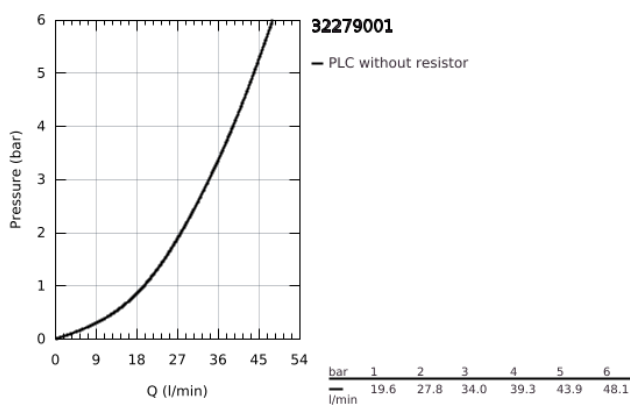

32 279 001 START SINGLE-LEVER SHOWER MIXER 1/2"

PRODUCT DESCRIPTION

- Colour: chrome
- wall mounted
- metal lever
- GROHE SilkMove 35 mm ceramic cartridge
- with temperature limiter
- adjustable flow rate limiter
- GROHE LongLife finish
- shower outlet 1/2" with integrated non-return valve
- S-unions
- escutcheon and shaft sealing
- protected against backflow

32 279 001 **START SINGLE-LEVER SHOWER MIXER 1/2"**

SPARE PARTS

- 1: Lever (Spare part-nr. 46898000)
 - 2: Cap (Spare part-nr. 46899000)
 - 3: Cartridge (Spare part-nr. 46374000)
 - 4: Screw connection 1/2" (Spare part-nr. 45044000)
 - 5: S-union (Spare part-nr. 12075000)
 - 5.1: Seal (Spare part-nr. 0138600M)
 - 5.2: Escutcheon (Spare part-nr. 0221000M)
 - 6: Non-return valve (Spare part-nr. 08565000)
 - 7: Extension 3/4", 20 mm (Spare part-nr. 0713000M)*
 - 8: Socket spanner (Spare part-nr. 19332000)*
 - 9: Special spanner (Spare part-nr. 19377000)*
- * Optional accessories