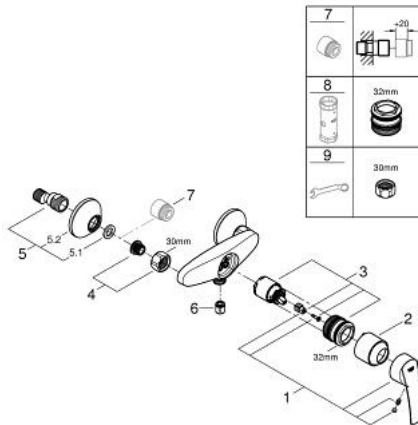

32 279 001 START SINGLE-LEVER SHOWER MIXER 1/2"

PRODUCT DESCRIPTION

- Colour: chrome
- wall mounted
- metal lever
- GROHE SilkMove 35 mm ceramic cartridge
- with temperature limiter
- adjustable flow rate limiter
- GROHE LongLife finish
- shower outlet 1/2" with integrated non-return valve
- S-unions
- escutcheon and shaft sealing
- protected against backflow

32 279 001 **START SINGLE-LEVER SHOWER MIXER 1/2"**

SPARE PARTS

- 1: Lever (Spare part-nr. 46898000)
 - 2: Cap (Spare part-nr. 46899000)
 - 3: Cartridge (Spare part-nr. 46374000)
 - 4: Screw connection 1/2" (Spare part-nr. 45044000)
 - 5: S-union (Spare part-nr. 12075000)
 - 5.1: Seal (Spare part-nr. 0138600M)
 - 5.2: Escutcheon (Spare part-nr. 0221000M)
 - 6: Non-return valve (Spare part-nr. 08565000)
 - 7: Extension 3/4", 20 mm (Spare part-nr. 0713000M)*
 - 8: Socket spanner (Spare part-nr. 19332000)*
 - 9: Special spanner (Spare part-nr. 19377000)*
- * Optional accessories