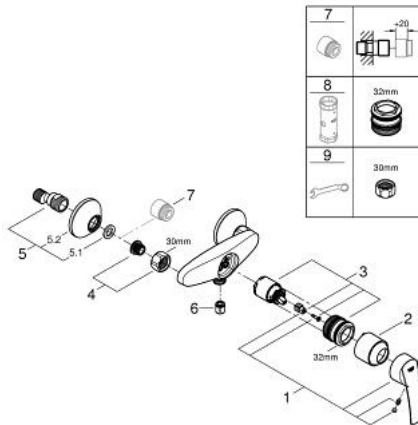

32 279 001 **START SINGLE-LEVER SHOWER MIXER 1/2"**

**PRODUCT DESCRIPTION**

- Tyc: Chrome
- wall mounted
- metal lever
- GROHE SilkMove 35 mm ceramic cartridge
- with temperature limiter
- adjustable flow rate limiter
- GROHE LongLife finish
- shower outlet 1/2" with integrated non-return valve
- S-unions
- metal wall escutcheons
- protected against backflow

## 32 279 001 **START SINGLE-LEVER SHOWER MIXER 1/2"**

### SPARE PARTS

- 1: Lever (Spare part-nr. 46898000)
  - 2: Cap (Spare part-nr. 46899000)
  - 3: Cartridge (Spare part-nr. 46374000)
  - 4: Screw connection 1/2" (Spare part-nr. 45044000)
  - 5: S-union (Spare part-nr. 12075000)
  - 5.1: Seal (Spare part-nr. 0138600M)
  - 5.2: Escutcheon (Spare part-nr. 0221000M)
  - 6: Non-return valve (Spare part-nr. 08565000)
  - 7: Extension 3/4", 20 mm (Spare part-nr. 0713000M)\*
  - 8: Socket spanner (Spare part-nr. 19332000)\*
  - 9: Special spanner (Spare part-nr. 19377000)\*
- \* Optional accessories