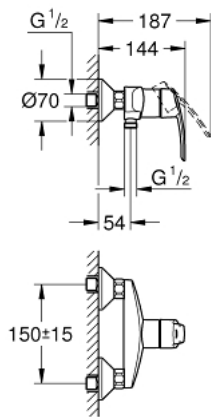

32 279 001 **START SINGLE-LEVER SHOWER MIXER 1/2"**

**PRODUCT DESCRIPTION**

- Tyc: Chrome
- wall mounted
- metal lever
- GROHE SilkMove 35 mm ceramic cartridge
- with temperature limiter
- adjustable flow rate limiter
- GROHE LongLife finish
- shower outlet 1/2" with integrated non-return valve
- S-unions
- metal wall escutcheons
- protected against backflow

## 32 279 001 **START SINGLE-LEVER SHOWER MIXER 1/2"**

### SPARE PARTS

- 1: Lever (Spare part-nr. 46898000)
  - 2: Cap (Spare part-nr. 46899000)
  - 3: Cartridge (Spare part-nr. 46374000)
  - 4: Screw connection 1/2" (Spare part-nr. 45044000)
  - 5: S-union (Spare part-nr. 12075000)
  - 5.1: Seal (Spare part-nr. 0138600M)
  - 5.2: Escutcheon (Spare part-nr. 0221000M)
  - 6: Non-return valve (Spare part-nr. 08565000)
  - 7: Extension 3/4", 20 mm (Spare part-nr. 0713000M)\*
  - 8: Socket spanner (Spare part-nr. 19332000)\*
  - 9: Special spanner (Spare part-nr. 19377000)\*
- \* Optional accessories