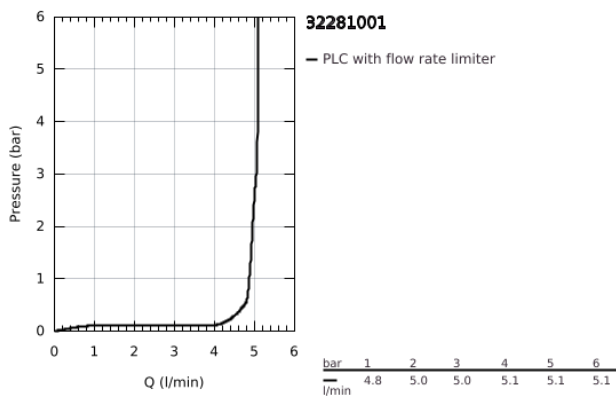

32 281 001 **START SINGLE-LEVER BIDET MIXER 1/2" S-SIZE**

PRODUCT DESCRIPTION

- Colour: chrome
- single hole installation
- metal lever
- GROHE SilkMove 35 mm ceramic cartridge
- with temperature limiter
- adjustable flow rate limiter
- GROHE LongLife finish
- mousseur 5.7 l/min
- with ball joint
- retractable chain
- flexible connection hoses
- GROHE FastFixation rapid installation system

32 281 001 **START SINGLE-LEVER BIDET MIXER 1/2" S-SIZE**

SPARE PARTS

- 1: Lever (Spare part-nr. 46897000)
 - 2: Cap (Spare part-nr. 46492000)
 - 3: Screw coupling (Spare part-nr. 46460000)
 - 4: Cartridge (Spare part-nr. 46374000)
 - 5: Chain support (Spare part-nr. 06815000)
 - 6: Mousseur (Spare part-nr. 48159000)
 - 7: Shank mounting kit (Spare part-nr. 46671000)
 - 8: Socket spanner (Spare part-nr. 19332000)*
 - 9: Mounting wrench (Spare part-nr. 19017000)*
- * Optional accessories