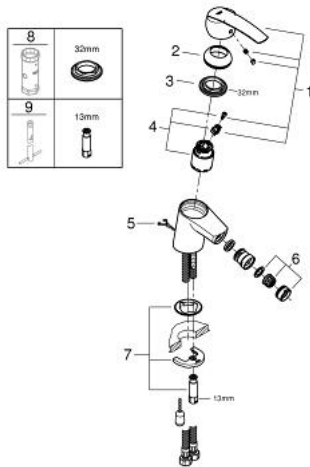

32 281 001 **START SINGLE-LEVER BIDET MIXER 1/2" S-SIZE**

PRODUCT DESCRIPTION

- Colour: chrome
- single hole installation
- metal lever
- GROHE SilkMove 35 mm ceramic cartridge
- with temperature limiter
- adjustable flow rate limiter
- GROHE LongLife finish
- mousseur 5.7 l/min
- with ball joint
- retractable chain
- flexible connection hoses
- GROHE FastFixation rapid installation system

32 281 001 **START SINGLE-LEVER BIDET MIXER 1/2" S-SIZE**

SPARE PARTS

- 1: Lever (Spare part-nr. 46897000)
 - 2: Cap (Spare part-nr. 46492000)
 - 3: Screw coupling (Spare part-nr. 46460000)
 - 4: Cartridge (Spare part-nr. 46374000)
 - 5: Chain support (Spare part-nr. 06815000)
 - 6: Mousseur (Spare part-nr. 48159000)
 - 7: Shank mounting kit (Spare part-nr. 46671000)
 - 8: Socket spanner (Spare part-nr. 19332000)*
 - 9: Mounting wrench (Spare part-nr. 19017000)*
- * Optional accessories