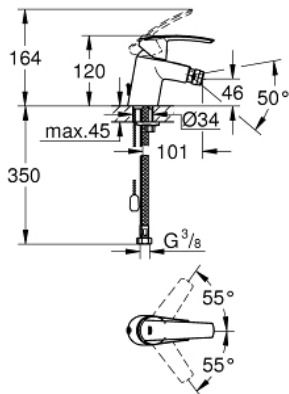

32 281 001 **START SINGLE-LEVER BIDET MIXER 1/2" S-SIZE**

PRODUCT DESCRIPTION

- Colour: chrome
- single hole installation
- metal lever
- GROHE SilkMove 35 mm ceramic cartridge
- with temperature limiter
- adjustable flow rate limiter
- GROHE LongLife finish
- mousseur 5.7 l/min
- with ball joint
- retractable chain
- flexible connection hoses
- GROHE FastFixation rapid installation system

32 281 001 **START SINGLE-LEVER BIDET MIXER 1/2" S-SIZE**

SPARE PARTS

- 1: Lever (Spare part-nr. 46897000)
 - 2: Cap (Spare part-nr. 46492000)
 - 3: Screw coupling (Spare part-nr. 46460000)
 - 4: Cartridge (Spare part-nr. 46374000)
 - 5: Chain support (Spare part-nr. 06815000)
 - 6: Mousseur (Spare part-nr. 48159000)
 - 7: Shank mounting kit (Spare part-nr. 46671000)
 - 8: Socket spanner (Spare part-nr. 19332000)*
 - 9: Mounting wrench (Spare part-nr. 19017000)*
- * Optional accessories