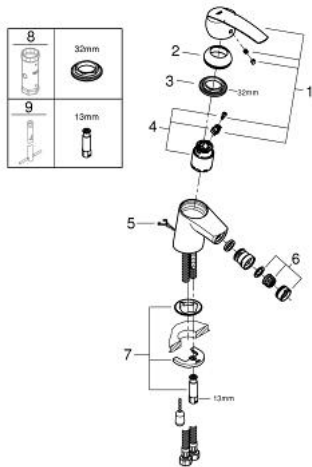

## 32 281 001 **START SINGLE-LEVER BIDET MIXER 1/2" S-SIZE**

### PRODUCT DESCRIPTION

- Tyc: Chrome
- single hole installation
- metal lever
- GROHE SilkMove 35 mm ceramic cartridge
- with temperature limiter
- adjustable flow rate limiter
- GROHE LongLife finish
- mousseur 5.7 l/min
- with ball joint
- retractable chain
- flexible connection hoses
- GROHE FastFixation rapid installation system

### SPARE PARTS

- 1: Lever (Spare part-nr. 46897000)
  - 2: Cap (Spare part-nr. 46492000)
  - 3: Screw coupling (Spare part-nr. 46460000)
  - 4: Cartridge (Spare part-nr. 46374000)
  - 5: Chain (Spare part-nr. 06815000)
  - 6: Mousseur (Spare part-nr. 48159000)
  - 7: Shank mounting kit (Spare part-nr. 46671000)
  - 8: Socket spanner (Spare part-nr. 19332000)\*
  - 9: Mounting wrench (Spare part-nr. 19017000)\*
- \* Optional accessories