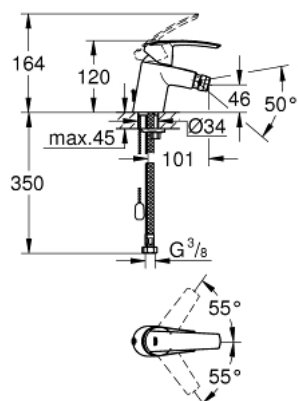

## 32 281 001 **START SINGLE-LEVER BIDET MIXER 1/2" S-SIZE**

### PRODUCT DESCRIPTION

- Tyc: Chrome
- single hole installation
- metal lever
- GROHE SilkMove 35 mm ceramic cartridge
- with temperature limiter
- adjustable flow rate limiter
- GROHE LongLife finish
- mousseur 5.7 l/min
- with ball joint
- retractable chain
- flexible connection hoses
- GROHE FastFixation rapid installation system

### SPARE PARTS

- 1: Lever (Spare part-nr. 46897000)
  - 2: Cap (Spare part-nr. 46492000)
  - 3: Screw coupling (Spare part-nr. 46460000)
  - 4: Cartridge (Spare part-nr. 46374000)
  - 5: Chain (Spare part-nr. 06815000)
  - 6: Mousseur (Spare part-nr. 48159000)
  - 7: Shank mounting kit (Spare part-nr. 46671000)
  - 8: Socket spanner (Spare part-nr. 19332000)\*
  - 9: Mounting wrench (Spare part-nr. 19017000)\*
- \* Optional accessories