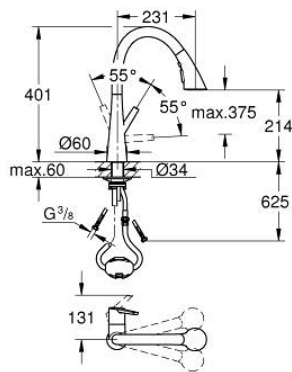

### 32 294 002 ZEDRA SINGLE-LEVER SINK MIXER 1/2"

#### PRODUCT DESCRIPTION

- Colour: chrome
- single hole installation
- GROHE LongLife finish
- GROHE SilkMove 35 mm ceramic cartridge
- Pull-Out spray for greater flexibility
- MagneticDocking guarantees easy retraction and smooth docking of the spray head back to the starting position
- 3 spray types
- diverter: laminar spray/SpeedClean shower jet/GROHE Blade spray (reduced water consumption by up to 70 % and even stronger spray performance)
- stop function - pause button to stop the water flow
- automatic return to laminar spray
- adjustable flow rate limiter
- swivel tubular spout, swivel area 360°
- protected against backflow
- flexible connection hoses
- metal fixation set
- Protected Water Ways no contact of water with lead or nickel inside the tap
- maximum flow rate (at 3 bar): 9 l/min

## 32 294 002 ZEDRA SINGLE-LEVER SINK MIXER 1/2"

### SPARE PARTS

- 1: Lever (Spare part-nr. 48476000)
- 2: Screw ring (Spare part-nr. 48517000)
- 3: Cartridge (Spare part-nr. 46374000)
- 4: Pull-Out spray (Spare part-nr. 48473000)
- 4.1: Laminar flow straightener (Spare part-nr. 42622000)
- 4.2: Non-return valve (Spare part-nr. 08565000)
- 4.3: Dirt strainer (Spare part-nr. 0676800M)
- 5: flow rate limiter (Spare part-nr. 48303000)
- 6: Shower hose (Spare part-nr. 48472000)
- 7: Mounting set (Spare part-nr. 48477000)
- 8: Support plate (Spare part-nr. 05334000)
- 9: Quick coupling (Spare part-nr. 46338000)