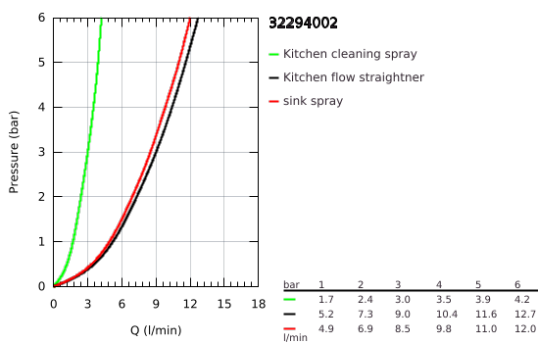

### 32 294 002 ZEDRA SINGLE-LEVER SINK MIXER 1/2"

#### PRODUCT DESCRIPTION

- Colour: chrome
- single hole installation
- GROHE LongLife finish
- GROHE SilkMove 35 mm ceramic cartridge
- Pull-Out spray for greater flexibility
- MagneticDocking guarantees easy retraction and smooth docking of the spray head back to the starting position
- 3 spray types
- diverter: laminar spray/SpeedClean shower jet/GROHE Blade spray (reduced water consumption by up to 70 % and even stronger spray performance)
- stop function - pause button to stop the water flow
- automatic return to laminar spray
- adjustable flow rate limiter
- swivel tubular spout, swivel area 360°
- protected against backflow
- flexible connection hoses
- metal fixation set
- Protected Water Ways no contact of water with lead or nickel inside the tap
- maximum flow rate (at 3 bar): 9 l/min

## 32 294 002 ZEDRA SINGLE-LEVER SINK MIXER 1/2"