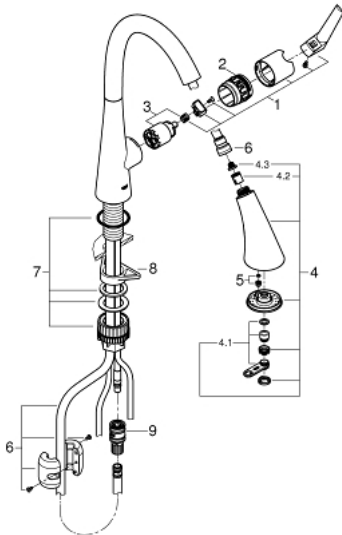

### 32 294 002 ZEDRA SINGLE-LEVER SINK MIXER 1/2"

#### PRODUCT DESCRIPTION

- Colour: chrome
- single hole installation
- GROHE LongLife finish
- GROHE SilkMove 35 mm ceramic cartridge
- Pull-Out spray for greater flexibility
- MagneticDocking guarantees easy retraction and smooth docking of the spray head back to the starting position
- 3 spray types
- diverter: laminar spray/SpeedClean shower jet/GROHE Blade spray (reduced water consumption by up to 70 % and even stronger spray performance)
- stop function - pause button to stop the water flow
- automatic return to laminar spray
- adjustable flow rate limiter
- swivel tubular spout, swivel area 360°
- protected against backflow
- flexible connection hoses
- metal fixation set
- Protected Water Ways no contact of water with lead or nickel inside the tap
- maximum flow rate (at 3 bar): 9 l/min

## 32 294 002 ZEDRA SINGLE-LEVER SINK MIXER 1/2"

### SPARE PARTS

- 1: Lever (Spare part-nr. 48476000)
- 2: Screw ring (Spare part-nr. 48517000)
- 3: Cartridge (Spare part-nr. 46374000)
- 4: Pull-Out spray (Spare part-nr. 48473000)
- 4.1: Laminar flow straightener (Spare part-nr. 42622000)
- 4.2: Non-return valve (Spare part-nr. 08565000)
- 4.3: Dirt strainer (Spare part-nr. 0676800M)
- 5: flow rate limiter (Spare part-nr. 48303000)
- 6: Shower hose (Spare part-nr. 48472000)
- 7: Mounting set (Spare part-nr. 48477000)
- 8: Support plate (Spare part-nr. 05334000)
- 9: Quick coupling (Spare part-nr. 46338000)