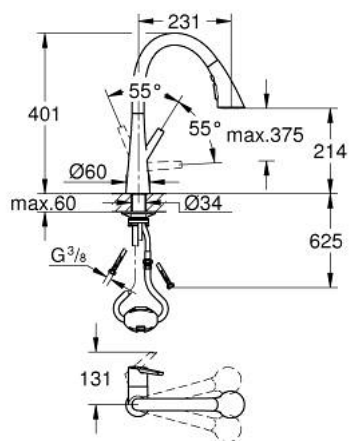

32 294 002 ZEDRA SINGLE-LEVER SINK MIXER 1/2"

PRODUCT DESCRIPTION

- Tyc: Chrome
- single hole installation
- GROHE LongLife finish
- GROHE SilkMove 35 mm ceramic cartridge
- Pull-Out spray for greater flexibility
- MagneticDocking guarantees easy retraction and smooth docking of the spray head back to the starting position
- 3 spray types
- diverter: laminar spray/SpeedClean shower jet/GROHE Blade spray (reduced water consumption by up to 70 % and even stronger spray performance)
- stop function - pause button to stop the water flow
- automatic return to laminar spray
- adjustable flow rate limiter
- swivel tubular spout, swivel area 360°
- protected against backflow
- flexible connection hoses
- metal fixation set
- Protected Water Ways no contact of water with lead or nickel inside the tap
- maximum flow rate (at 3 bar): 9 l/min

32 294 002 ZEDRA SINGLE-LEVER SINK MIXER 1/2"

SPARE PARTS

- 1: Lever (Spare part-nr. 48476000)
- 2: Screw ring (Spare part-nr. 48517000)
- 3: Cartridge (Spare part-nr. 46374000)
- 4: Pull-Out spray (Spare part-nr. 48473000)
- 4.1: Laminar flow straightener (Spare part-nr. 42622000)
- 4.2: Non-return valve (Spare part-nr. 08565000)
- 4.3: Dirt strainer (Spare part-nr. 0676800M)
- 5: flow rate limiter (Spare part-nr. 48303000)
- 6: Shower hose (Spare part-nr. 48472000)
- 7: Mounting set (Spare part-nr. 48477000)
- 8: Support plate (Spare part-nr. 05334000)
- 9: Quick coupling (Spare part-nr. 46338000)