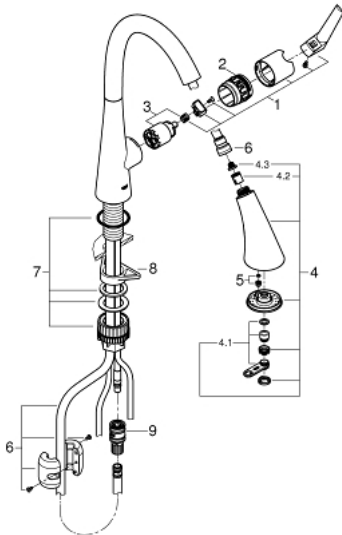

32 294 002 ZEDRA SINGLE-LEVER SINK MIXER 1/2"

PRODUCT DESCRIPTION

- Tyc: Chrome
- single hole installation
- GROHE LongLife finish
- GROHE SilkMove 35 mm ceramic cartridge
- Pull-Out spray for greater flexibility
- MagneticDocking guarantees easy retraction and smooth docking of the spray head back to the starting position
- 3 spray types
- diverter: laminar spray/SpeedClean shower jet/GROHE Blade spray (reduced water consumption by up to 70 % and even stronger spray performance)
- stop function - pause button to stop the water flow
- automatic return to laminar spray
- adjustable flow rate limiter
- swivel tubular spout, swivel area 360°
- protected against backflow
- flexible connection hoses
- metal fixation set
- Protected Water Ways no contact of water with lead or nickel inside the tap
- maximum flow rate (at 3 bar): 9 l/min

32 294 002 ZEDRA SINGLE-LEVER SINK MIXER 1/2"

SPARE PARTS

- 1: Lever (Spare part-nr. 48476000)
- 2: Screw ring (Spare part-nr. 48517000)
- 3: Cartridge (Spare part-nr. 46374000)
- 4: Pull-Out spray (Spare part-nr. 48473000)
- 4.1: Laminar flow straightener (Spare part-nr. 42622000)
- 4.2: Non-return valve (Spare part-nr. 08565000)
- 4.3: Dirt strainer (Spare part-nr. 0676800M)
- 5: flow rate limiter (Spare part-nr. 48303000)
- 6: Shower hose (Spare part-nr. 48472000)
- 7: Mounting set (Spare part-nr. 48477000)
- 8: Support plate (Spare part-nr. 05334000)
- 9: Quick coupling (Spare part-nr. 46338000)