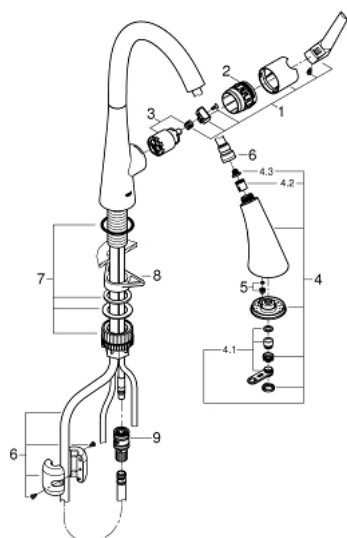

32 294 DC2 ZEDRA SINGLE-LEVER SINK MIXER 1/2"

PRODUCT DESCRIPTION

- Colour: supersteel
- single hole installation
- GROHE LongLife finish
- GROHE SilkMove 35 mm ceramic cartridge
- MagneticDocking guarantees easy retraction and smooth docking of the spray head back to the starting position
- Pull-Out spray for greater flexibility
- 3 spray types
- diverter: laminar spray/SpeedClean shower jet/GROHE Blade spray (reduced water consumption by up to 70 % and even stronger spray performance)
- stop function - pause button to stop the water flow
- automatic return to laminar spray
- adjustable flow rate limiter
- swivel tubular spout, swivel area 360°
- protected against backflow
- flexible connection hoses
- metal fixation set
- Protected Water Ways no contact of water with lead or nickel inside the tap
- maximum flow rate (at 3 bar): 9 l/min

32 294 DC2 ZEDRA SINGLE-LEVER SINK MIXER 1/2"

SPARE PARTS

- 1: Lever (Spare part-nr. 48476DC0)
- 2: Screw ring (Spare part-nr. 48517000)
- 3: Cartridge (Spare part-nr. 46374000)
- 4: Pull-Out spray (Spare part-nr. 48473DC0)
- 4.1: Laminar flow straightener (Spare part-nr. 42622000)
- 4.2: Non-return valve (Spare part-nr. 08565000)
- 4.3: Dirt strainer (Spare part-nr. 0676800M)
- 5: flow rate limiter (Spare part-nr. 48303000)
- 6: Shower hose (Spare part-nr. 48472000)
- 7: Mounting set (Spare part-nr. 48477000)
- 8: Support plate (Spare part-nr. 05334000)
- 9: Quick coupling (Spare part-nr. 46338000)