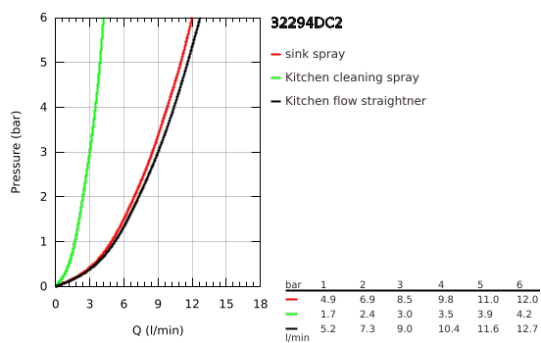

32 294 DC2 ZEDRA SINGLE-LEVER SINK MIXER 1/2"

PRODUCT DESCRIPTION

- Colour: supersteel
- single hole installation
- GROHE LongLife finish
- GROHE SilkMove 35 mm ceramic cartridge
- MagneticDocking guarantees easy retraction and smooth docking of the spray head back to the starting position
- Pull-Out spray for greater flexibility
- 3 spray types
- diverter: laminar spray/SpeedClean shower jet/GROHE Blade spray (reduced water consumption by up to 70 % and even stronger spray performance)
- stop function - pause button to stop the water flow
- automatic return to laminar spray
- adjustable flow rate limiter
- swivel tubular spout, swivel area 360°
- protected against backflow
- flexible connection hoses
- metal fixation set
- Protected Water Ways no contact of water with lead or nickel inside the tap
- maximum flow rate (at 3 bar): 9 l/min

32 294 DC2 ZEDRA SINGLE-LEVER SINK MIXER 1/2"

SPARE PARTS

- 1: Lever (Spare part-nr. 48476DC0)
- 2: Screw ring (Spare part-nr. 48517000)
- 3: Cartridge (Spare part-nr. 46374000)
- 4: Pull-Out spray (Spare part-nr. 48473DC0)
- 4.1: Laminar flow straightener (Spare part-nr. 42622000)
- 4.2: Non-return valve (Spare part-nr. 08565000)
- 4.3: Dirt strainer (Spare part-nr. 0676800M)
- 5: flow rate limiter (Spare part-nr. 48303000)
- 6: Shower hose (Spare part-nr. 48472000)
- 7: Mounting set (Spare part-nr. 48477000)
- 8: Support plate (Spare part-nr. 05334000)
- 9: Quick coupling (Spare part-nr. 46338000)