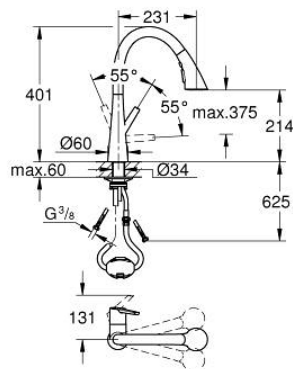

32 294 DC2 ZEDRA SINGLE-LEVER SINK MIXER 1/2"

PRODUCT DESCRIPTION

- Colour: supersteel
- single hole installation
- GROHE LongLife finish
- GROHE SilkMove 35 mm ceramic cartridge
- MagneticDocking guarantees easy retraction and smooth docking of the spray head back to the starting position
- Pull-Out spray for greater flexibility
- 3 spray types
- diverter: laminar spray/SpeedClean shower jet/GROHE Blade spray (reduced water consumption by up to 70 % and even stronger spray performance)
- stop function - pause button to stop the water flow
- automatic return to laminar spray
- adjustable flow rate limiter
- swivel tubular spout, swivel area 360°
- protected against backflow
- flexible connection hoses
- metal fixation set
- Protected Water Ways no contact of water with lead or nickel inside the tap
- maximum flow rate (at 3 bar): 9 l/min

32 294 DC2 ZEDRA SINGLE-LEVER SINK MIXER 1/2"

SPARE PARTS

- 1: Lever (Spare part-nr. 48476DC0)
- 2: Screw ring (Spare part-nr. 48517000)
- 3: Cartridge (Spare part-nr. 46374000)
- 4: Pull-Out spray (Spare part-nr. 48473DC0)
- 4.1: Laminar flow straightener (Spare part-nr. 42622000)
- 4.2: Non-return valve (Spare part-nr. 08565000)
- 4.3: Dirt strainer (Spare part-nr. 0676800M)
- 5: flow rate limiter (Spare part-nr. 48303000)
- 6: Shower hose (Spare part-nr. 48472000)
- 7: Mounting set (Spare part-nr. 48477000)
- 8: Support plate (Spare part-nr. 05334000)
- 9: Quick coupling (Spare part-nr. 46338000)