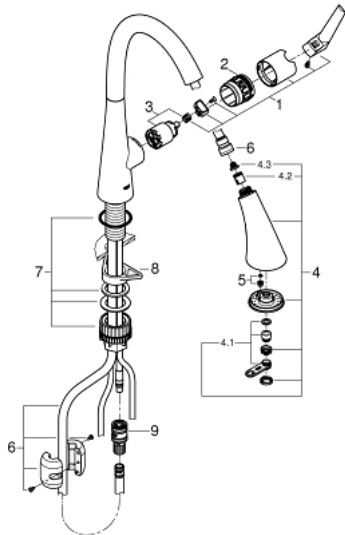

32 294 DC2 ZEDRA SINGLE-LEVER SINK MIXER 1/2"

PRODUCT DESCRIPTION

- Typ: supersteel
- single hole installation
- GROHE LongLife finish
- GROHE SilkMove 35 mm ceramic cartridge
- MagneticDocking guarantees easy retraction and smooth docking of the spray head back to the starting position
- Pull-Out spray for greater flexibility
- 3 spray types
- diverter: laminar spray/SpeedClean shower jet/GROHE Blade spray (reduced water consumption by up to 70 % and even stronger spray performance)
- stop function - pause button to stop the water flow
- automatic return to laminar spray
- adjustable flow rate limiter
- swivel tubular spout, swivel area 360°
- protected against backflow
- flexible connection hoses
- metal fixation set
- Protected Water Ways no contact of water with lead or nickel inside the tap
- maximum flow rate (at 3 bar): 9 l/min

32 294 DC2 ZEDRA SINGLE-LEVER SINK MIXER 1/2"

SPARE PARTS

- 1: Lever (Spare part-nr. 48476DC0)
- 2: Screw ring (Spare part-nr. 48517000)
- 3: Cartridge (Spare part-nr. 46374000)
- 4: Pull-Out spray (Spare part-nr. 48473DC0)
- 4.1: Laminar flow straightener (Spare part-nr. 42622000)
- 4.2: Non-return valve (Spare part-nr. 08565000)
- 4.3: Dirt strainer (Spare part-nr. 0676800M)
- 5: flow rate limiter (Spare part-nr. 48303000)
- 6: Shower hose (Spare part-nr. 48472000)
- 7: Mounting set (Spare part-nr. 48477000)
- 8: Support plate (Spare part-nr. 05334000)
- 9: Quick coupling (Spare part-nr. 46338000)