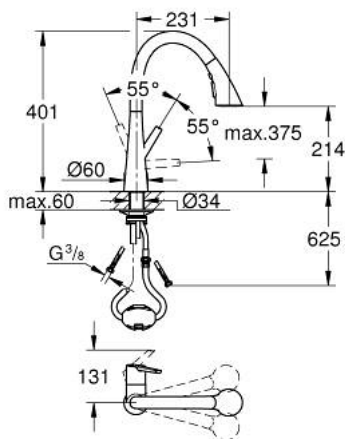

32 294 DC2 ZEDRA SINGLE-LEVER SINK MIXER 1/2"

PRODUCT DESCRIPTION

- Typ: supersteel
- single hole installation
- GROHE LongLife finish
- GROHE SilkMove 35 mm ceramic cartridge
- MagneticDocking guarantees easy retraction and smooth docking of the spray head back to the starting position
- Pull-Out spray for greater flexibility
- 3 spray types
- diverter: laminar spray/SpeedClean shower jet/GROHE Blade spray (reduced water consumption by up to 70 % and even stronger spray performance)
- stop function - pause button to stop the water flow
- automatic return to laminar spray
- adjustable flow rate limiter
- swivel tubular spout, swivel area 360°
- protected against backflow
- flexible connection hoses
- metal fixation set
- Protected Water Ways no contact of water with lead or nickel inside the tap
- maximum flow rate (at 3 bar): 9 l/min

32 294 DC2 ZEDRA SINGLE-LEVER SINK MIXER 1/2"

SPARE PARTS

- 1: Lever (Spare part-nr. 48476DC0)
- 2: Screw ring (Spare part-nr. 48517000)
- 3: Cartridge (Spare part-nr. 46374000)
- 4: Pull-Out spray (Spare part-nr. 48473DC0)
- 4.1: Laminar flow straightener (Spare part-nr. 42622000)
- 4.2: Non-return valve (Spare part-nr. 08565000)
- 4.3: Dirt strainer (Spare part-nr. 0676800M)
- 5: flow rate limiter (Spare part-nr. 48303000)
- 6: Shower hose (Spare part-nr. 48472000)
- 7: Mounting set (Spare part-nr. 48477000)
- 8: Support plate (Spare part-nr. 05334000)
- 9: Quick coupling (Spare part-nr. 46338000)