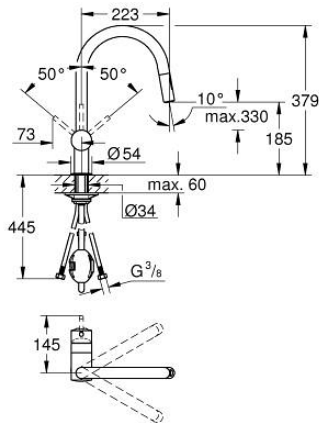

### 32 321 002 MINTA SINGLE-LEVER SINK MIXER 1/2"

#### PRODUCT DESCRIPTION

- Colour: chrome
- C-spout
- single hole installation
- GROHE LongLife finish
- GROHE SilkMove 46 mm ceramic cartridge
- Easy Docking Function guarantees easy retraction and smooth docking back to the starting position
- Pull-Out spout for greater flexibility
- Dual Spray - switch between laminar spray and SpeedClean shower jet using diverter
- adjustable flow rate limiter
- swivel tubular spout, swivel area 360°
- integrated non-return valve
- protected against backflow
- flexible connection hoses
- rapid installation system
- maximum flow rate (at 3 bar): 9 l/min

## 32 321 002 MINTA SINGLE-LEVER SINK MIXER 1/2"

### SPARE PARTS

- 1: Lever (Spare part-nr. 46015000)
- 2: Cap (Spare part-nr. 46025000)
- 3: Cartridge (Spare part-nr. 46048000)
- 4: Pull-Out spray (Spare part-nr. 48416000)
- 4.1: Non-return valve (Spare part-nr. 08565000)
- 4.2: Flow straightener (Spare part-nr. 48347000)
- 5: Shank mounting kit (Spare part-nr. 46345000)
- 6: Hose for sink mixer with pull-out dual spray or mousseur (Spare part-nr. 48293000)
- 7: Support plate (Spare part-nr. 05334000)
- 8: Temperature limiter (Spare part-nr. 46375000)