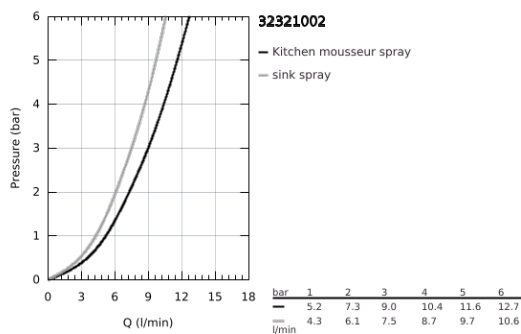

### 32 321 002 MINTA SINGLE-LEVER SINK MIXER 1/2"

#### PRODUCT DESCRIPTION

- Colour: chrome
- C-spout
- single hole installation
- GROHE LongLife finish
- GROHE SilkMove 46 mm ceramic cartridge
- Easy Docking Function guarantees easy retraction and smooth docking back to the starting position
- Pull-Out spout for greater flexibility
- Dual Spray - switch between laminar spray and SpeedClean shower jet using diverter
- adjustable flow rate limiter
- swivel tubular spout, swivel area 360°
- integrated non-return valve
- protected against backflow
- flexible connection hoses
- rapid installation system
- maximum flow rate (at 3 bar): 9 l/min

## 32 321 002 MINTA SINGLE-LEVER SINK MIXER 1/2"