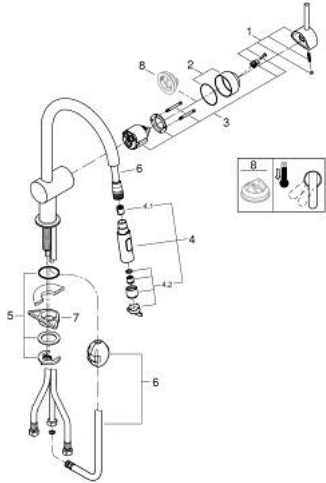

### 32 321 002 MINTA SINGLE-LEVER SINK MIXER 1/2"

#### PRODUCT DESCRIPTION

- Colour: chrome
- C-spout
- single hole installation
- GROHE LongLife finish
- GROHE SilkMove 46 mm ceramic cartridge
- Easy Docking Function guarantees easy retraction and smooth docking back to the starting position
- Pull-Out spout for greater flexibility
- Dual Spray - switch between laminar spray and SpeedClean shower jet using diverter
- adjustable flow rate limiter
- swivel tubular spout, swivel area 360°
- integrated non-return valve
- protected against backflow
- flexible connection hoses
- rapid installation system
- maximum flow rate (at 3 bar): 9 l/min

## 32 321 002 MINTA SINGLE-LEVER SINK MIXER 1/2"

### SPARE PARTS

- 1: Lever (Spare part-nr. 46015000)
- 2: Cap (Spare part-nr. 46025000)
- 3: Cartridge (Spare part-nr. 46048000)
- 4: Pull-Out spray (Spare part-nr. 48416000)
- 4.1: Non-return valve (Spare part-nr. 08565000)
- 4.2: Flow straightener (Spare part-nr. 48347000)
- 5: Shank mounting kit (Spare part-nr. 46345000)
- 6: Hose for sink mixer with pull-out dual spray or mousseur (Spare part-nr. 48293000)
- 7: Support plate (Spare part-nr. 05334000)
- 8: Temperature limiter (Spare part-nr. 46375000)