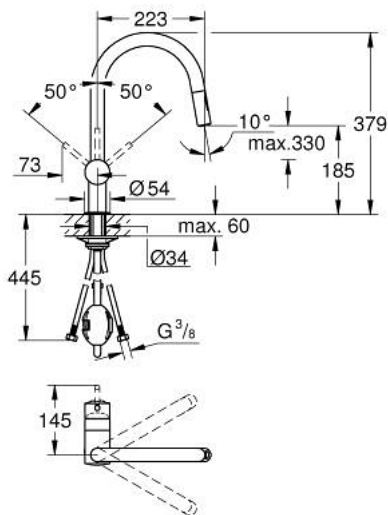

32 321 002 MINTA SINGLE-LEVER SINK MIXER 1/2"

PRODUCT DESCRIPTION

- Tyc: Chrome
- C-spout
- single hole installation
- GROHE LongLife finish
- GROHE SilkMove 46 mm ceramic cartridge
- Easy Docking Function guarantees easy retraction and smooth docking back to the starting position
- Pull-Out spout for greater flexibility
- Dual Spray - switch between laminar spray and SpeedClean shower jet using diverter
- adjustable flow rate limiter
- swivel tubular spout, swivel area 360°
- integrated non-return valve
- protected against backflow
- flexible connection hoses
- rapid installation system
- maximum flow rate (at 3 bar): 9 l/min

32 321 002 MINTA SINGLE-LEVER SINK MIXER 1/2"

SPARE PARTS

- 1: Lever (Spare part-nr. 46015000)
- 2: Cap (Spare part-nr. 46025000)
- 3: Cartridge (Spare part-nr. 46048000)
- 4: Pull-Out spray (Spare part-nr. 48416000)
- 4.1: Non-return valve (Spare part-nr. 08565000)
- 4.2: Flow straightener (Spare part-nr. 48347000)
- 5: Shank mounting kit (Spare part-nr. 46345000)
- 6: Hose for sink mixer with pull-out dual spray or mousseur (Spare part-nr. 48293000)
- 7: Support plate (Spare part-nr. 05334000)
- 8: Temperature limiter (Spare part-nr. 46375000)