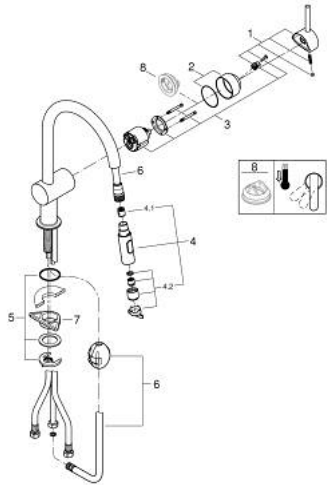

32 321 002 MINTA SINGLE-LEVER SINK MIXER 1/2"

PRODUCT DESCRIPTION

- Tyc: Chrome
- C-spout
- single hole installation
- GROHE LongLife finish
- GROHE SilkMove 46 mm ceramic cartridge
- Easy Docking Function guarantees easy retraction and smooth docking back to the starting position
- Pull-Out spout for greater flexibility
- Dual Spray - switch between laminar spray and SpeedClean shower jet using diverter
- adjustable flow rate limiter
- swivel tubular spout, swivel area 360°
- integrated non-return valve
- protected against backflow
- flexible connection hoses
- rapid installation system
- maximum flow rate (at 3 bar): 9 l/min

32 321 002 MINTA SINGLE-LEVER SINK MIXER 1/2"

SPARE PARTS

- 1: Lever (Spare part-nr. 46015000)
- 2: Cap (Spare part-nr. 46025000)
- 3: Cartridge (Spare part-nr. 46048000)
- 4: Pull-Out spray (Spare part-nr. 48416000)
- 4.1: Non-return valve (Spare part-nr. 08565000)
- 4.2: Flow straightener (Spare part-nr. 48347000)
- 5: Shank mounting kit (Spare part-nr. 46345000)
- 6: Hose for sink mixer with pull-out dual spray or mousseur (Spare part-nr. 48293000)
- 7: Support plate (Spare part-nr. 05334000)
- 8: Temperature limiter (Spare part-nr. 46375000)