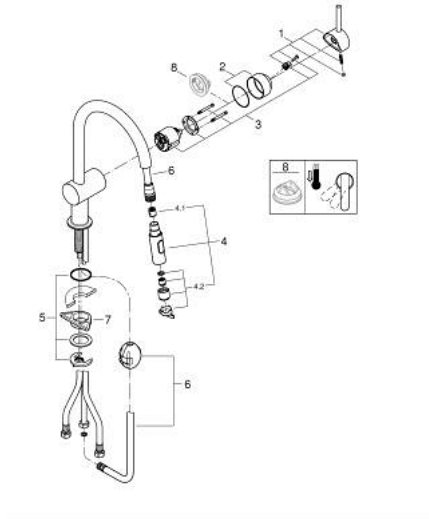

32 321 DC2 MINTA SINGLE-LEVER SINK MIXER 1/2"

PRODUCT DESCRIPTION

- Colour: supersteel
- C-spout
- single hole installation
- GROHE LongLife finish
- GROHE SilkMove 46 mm ceramic cartridge
- Easy Docking Function guarantees easy retraction and smooth docking back to the starting position
- Pull-Out spout for greater flexibility
- Dual Spray - switch between laminar spray and SpeedClean shower jet using diverter
- adjustable flow rate limiter
- swivel tubular spout, swivel area 360°
- integrated non-return valve
- protected against backflow
- flexible connection hoses
- rapid installation system
- maximum flow rate (at 3 bar): 9 l/min

32 321 DC2 MINTA SINGLE-LEVER SINK MIXER 1/2"

SPARE PARTS

- 1: Lever (Spare part-nr. 46015DC0)
- 2: Cap (Spare part-nr. 46025DC0)
- 3: Cartridge (Spare part-nr. 46048000)
- 4: Pull-Out spray (Spare part-nr. 48416DC0)
- 4.1: Non-return valve (Spare part-nr. 08565000)
- 4.2: Flow straightener (Spare part-nr. 48347000)
- 5: Shank mounting kit (Spare part-nr. 46345000)
- 6: Hose for sink mixer with pull-out dual spray or mousseur (Spare part-nr. 48293000)
- 7: Support plate (Spare part-nr. 05334000)
- 8: Temperature limiter (Spare part-nr. 46375000)