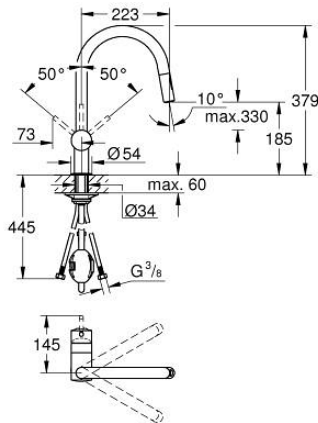

32 321 DC2 MINTA SINGLE-LEVER SINK MIXER 1/2"

PRODUCT DESCRIPTION

- Colour: supersteel
- C-spout
- single hole installation
- GROHE LongLife finish
- GROHE SilkMove 46 mm ceramic cartridge
- Easy Docking Function guarantees easy retraction and smooth docking back to the starting position
- Pull-Out spout for greater flexibility
- Dual Spray - switch between laminar spray and SpeedClean shower jet using diverter
- adjustable flow rate limiter
- swivel tubular spout, swivel area 360°
- integrated non-return valve
- protected against backflow
- flexible connection hoses
- rapid installation system
- maximum flow rate (at 3 bar): 9 l/min

32 321 DC2 MINTA SINGLE-LEVER SINK MIXER 1/2"

SPARE PARTS

- 1: Lever (Spare part-nr. 46015DC0)
- 2: Cap (Spare part-nr. 46025DC0)
- 3: Cartridge (Spare part-nr. 46048000)
- 4: Pull-Out spray (Spare part-nr. 48416DC0)
- 4.1: Non-return valve (Spare part-nr. 08565000)
- 4.2: Flow straightener (Spare part-nr. 48347000)
- 5: Shank mounting kit (Spare part-nr. 46345000)
- 6: Hose for sink mixer with pull-out dual spray or mousseur (Spare part-nr. 48293000)
- 7: Support plate (Spare part-nr. 05334000)
- 8: Temperature limiter (Spare part-nr. 46375000)