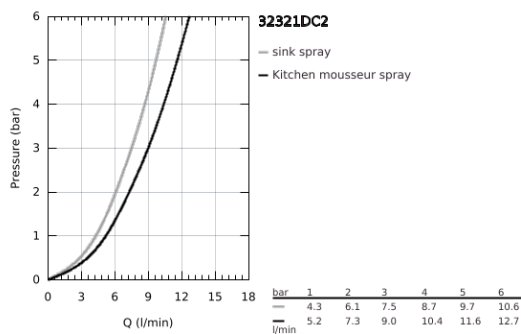

32 321 DC2 MINTA SINGLE-LEVER SINK MIXER 1/2"

PRODUCT DESCRIPTION

- Colour: supersteel
- C-spout
- single hole installation
- GROHE LongLife finish
- GROHE SilkMove 46 mm ceramic cartridge
- Easy Docking Function guarantees easy retraction and smooth docking back to the starting position
- Pull-Out spout for greater flexibility
- Dual Spray - switch between laminar spray and SpeedClean shower jet using diverter
- adjustable flow rate limiter
- swivel tubular spout, swivel area 360°
- integrated non-return valve
- protected against backflow
- flexible connection hoses
- rapid installation system
- maximum flow rate (at 3 bar): 9 l/min

32 321 DC2 MINTA SINGLE-LEVER SINK MIXER 1/2"

SPARE PARTS

- 1: Lever (Spare part-nr. 46015DC0)
- 2: Cap (Spare part-nr. 46025DC0)
- 3: Cartridge (Spare part-nr. 46048000)
- 4: Pull-Out spray (Spare part-nr. 48416DC0)
- 4.1: Non-return valve (Spare part-nr. 08565000)
- 4.2: Flow straightener (Spare part-nr. 48347000)
- 5: Shank mounting kit (Spare part-nr. 46345000)
- 6: Hose for sink mixer with pull-out dual spray or mousseur (Spare part-nr. 48293000)
- 7: Support plate (Spare part-nr. 05334000)
- 8: Temperature limiter (Spare part-nr. 46375000)